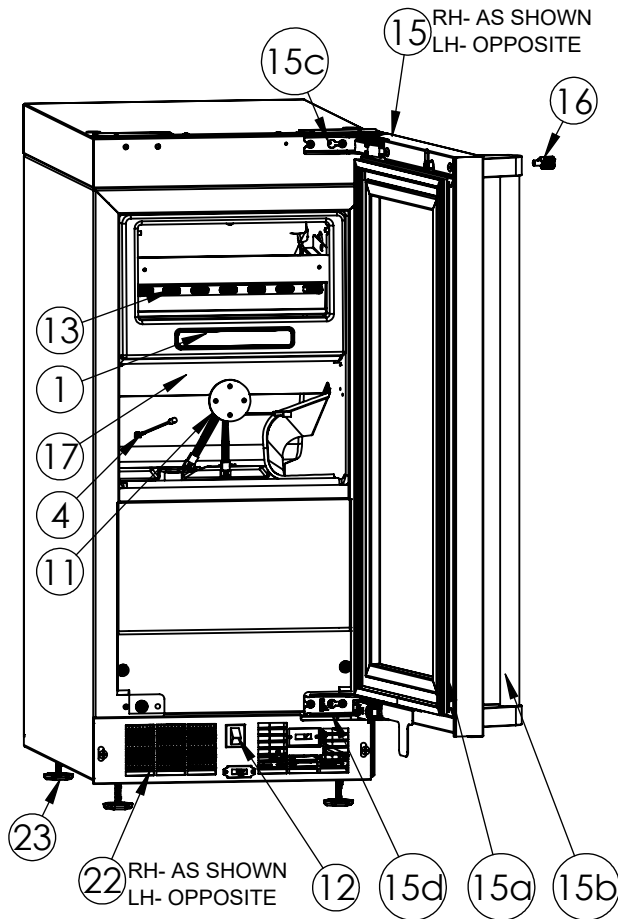

Service Parts List

marvelrefrigeration.com
800-223-3900

MP15CPG3LS2/MP15CPG3RS2		
Item	Description	Marvel P/N
1	Display	S41050602-LKX
2	Main Board	42249330
3	Condensor Sensor	S41050609
4	Bin Sensor	S41050612
5	Embraco Compressor	42242580
6	Evaporator and Heat Exchanger	42249569
7	Condenser	S41013912
8	Hot Gas Valve	42249497
9	Condenser Fan Motor	42248161
10	Condenser Fan Blade	42248160
11	Amber/White/Blue LED Light	42249489
12	Black Rocker Light Switch	42246922
13	Grid Cutter	42249542
14	Grid Cutter Transformer	S41050610
15	LH Overlay Door RH Overlay Door 15a. Black Gasket: S31580-052 15b. Pro Handle: 42249126 15c. Upper Artic Hinge: S41013108-LH(LH) Or S41013108-RH(RH) 15d. Lower Artic Hinge: S41013197-LH(LH) Or S41013197-RH(RH)	42249679 42249680
16	Keys	S41013540
17	Ice Deflector	S41012776-BLK
18	Water Supply Valve	S41014084
19	Circulation Pump	42242980
20	Drain Valve	42249456
21	Drain Pump	42249509
22	LH SS Grille RH SS Grille	42249685 42249686
23	Leveling Legs(4)	42243808
24	Power Cord	S41010606