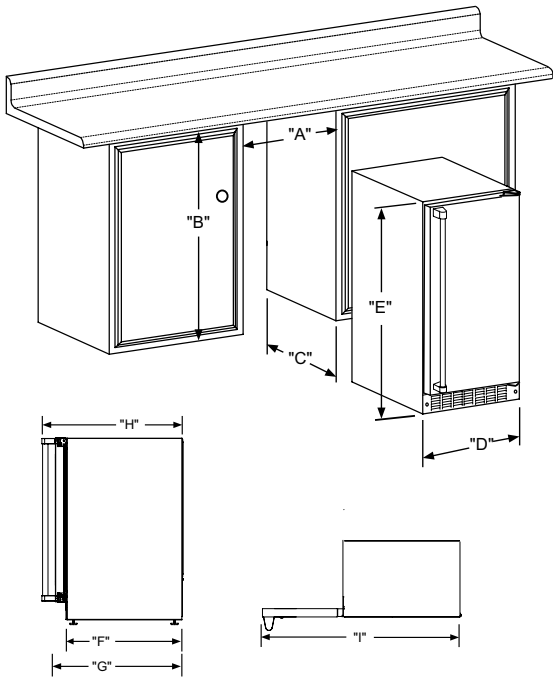

## Product Dimensions

## Panel Overlay Dimensions

## Rough-In Dimensions

A. Rough-In Width	15"
B. Rough-In Height	34" to 35"
C. Rough-In Depth	24"

## Product Dimensions

D. Width	14 7/8"	
E. Height	33 3/4" to 34 3/4"	
F. Cabinet Depth	21 1/2"	
G. Depth to Front of Door	Solid Door	23 23/32"
	Overlay Door	22 7/8" Without Handle
H. Depth to Handle	26 3/8" (Stainless Steel)	
I. Depth with door at 90°	Solid Door	38 7/8"
	Overlay Door	38 5/8"