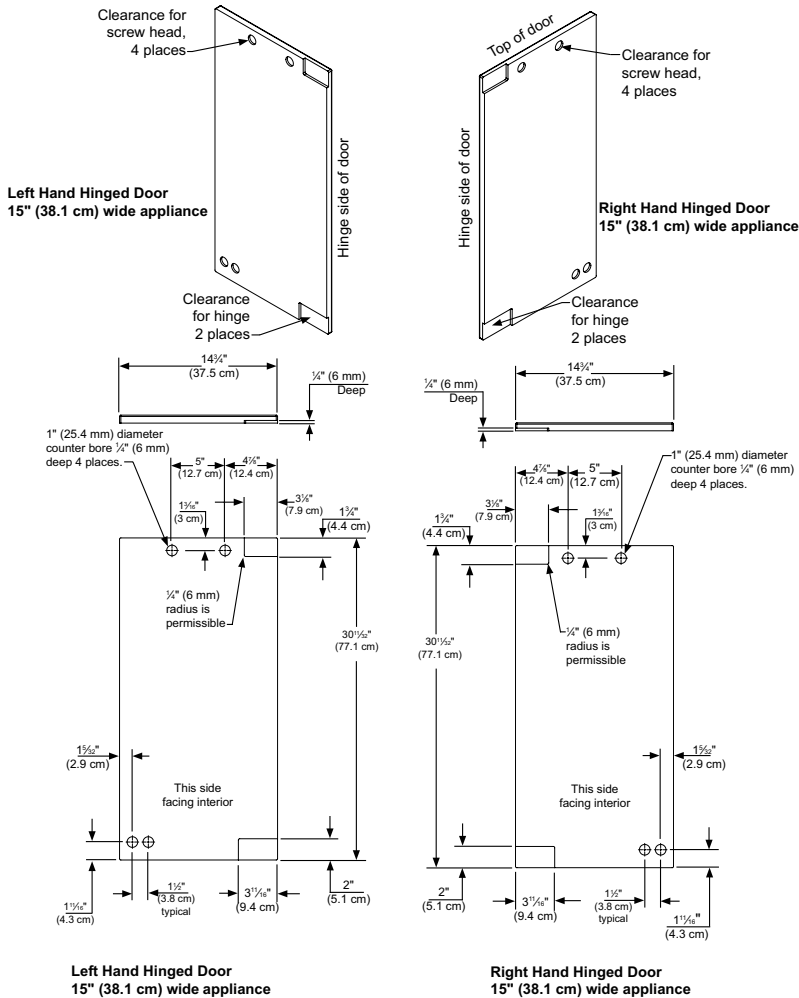

## Product Dimensions

## Panel Overlay Dimensions

## Rough-In Dimensions

A. Rough-In Width	15"
B. Rough-In Height	34" to 35"
C. Rough-In Depth	24"

## Product Dimensions

D. Width	14 7/8"	
E. Height	33 3/4" to 34 3/4"	
F. Cabinet Depth	21 1/2"	
G. Depth to Front of Door	Solid Door	23 23/32"
	Overlay Door	22 7/8" Without Handle
H. Depth to Handle	26 3/8" (Stainless Steel)	
I. Depth with door at 90°	Solid Door	38 7/8"
	Overlay Door	38 5/8"