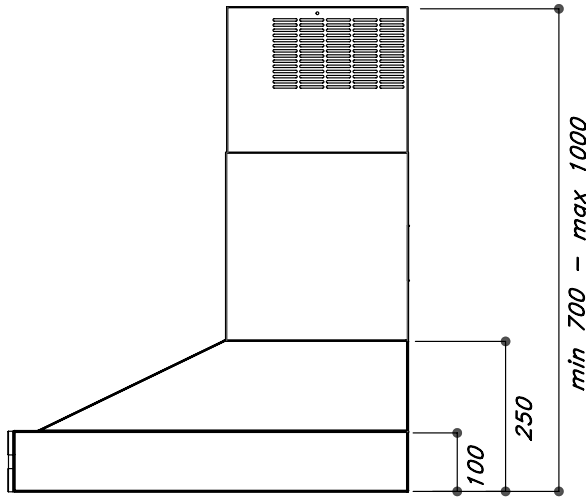

SPECIFICATIONS

CORNUFÉ 110: c1

1092 W x 650 D x 910 (937 max) H (mm)
 43 W x 25.6 D x 35.8 (36.9 max) H (inches)
 350 lb. uncrated, 465 lb. crated
 High-performance 5 burner gas cooktop
 Double electric convection ovens

*Side panels are stainless steel for all colors except Gloss Black, Matte Black and Dark Navy Blue ranges have flat black side panels.

110: C1

CORNUFÉ SERIES HOOD

CORNUFÉ 110 HOOD: H1

- 1100 W x 650 D x 700 H (mm)
- 43.3 W x 25.6 D x 27.5 H (inches)
- Traditional wall-mounted chimney hood
- Available in all color and trim options
- 4-Speed Variable Motor
- One 600 CFM blower – unobstructed air flow with $\varnothing 6$ " duct
- Remote Control and In-Hood Activation Controls
- Three 20W high-intensity Halogen lights
- 2 dishwasher-safe baffle filters with grease capture system
- Voltage: 120v; 60Hz, total rating: 425W, 3.6 AMP
- Telescopic flue cover extends to maximum hood height of 39.3" (1000 mm)