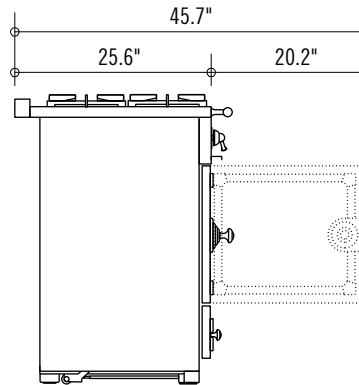

SPECIFICATIONS

CORNUFÉ 110: c1

1092 W x 650 D x 910 (937 max) H (mm)
 43 W x 25.6 D x 35.8 (36.9 max) H (inches)
 350 lb. uncrated, 465 lb. crated
 High-performance 5 burner gas cooktop
 Double electric convection ovens

Ovens:

French side-swing enameled steel doors
 2 Electric Convection Ovens, one of which features 7 cooking modes
 4 Interior Oven Racks Included (2 flat racks, 2 dropped racks)
 2 Enamel Baking Trays and 1 Trivet
 Left Oven: 430 W x 370 D x 380 H (mm)
 16.9 W x 14.6 D x 15 H (inches)
 2.2 cubic feet
 Right Oven: 430 W x 370 D x 410 H (mm)
 16.9 W x 14.6 D x 16.2 H (inches)
 2.39 cubic feet