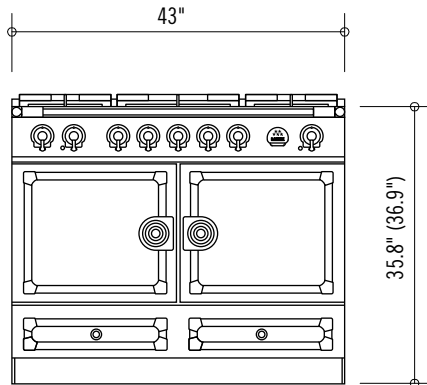

SPECIFICATIONS

CORNUFÉ 110: c1

1092 W x 650 D x 910 (937 max) H (mm)
 43 W x 25.6 D x 35.8 (36.9 max) H (inches)
 350 lb. uncrated, 465 lb. crated
 High-performance 5 burner gas cooktop
 Double electric convection ovens

Ovens:

French side-swing enameled steel doors
 2 Electric Convection Ovens, one of which features 7 cooking modes
 4 Interior Oven Racks Included (2 flat racks, 2 dropped racks)
 2 Enamel Baking Trays and 1 Trivet
 Left Oven: 430 W x 370 D x 380 H (mm)
 16.9 W x 14.6 D x 15 H (inches)
 2.2 cubic feet
 Right Oven: 430 W x 370 D x 410 H (mm)
 16.9 W x 14.6 D x 16.2 H (inches)
 2.39 cubic feet