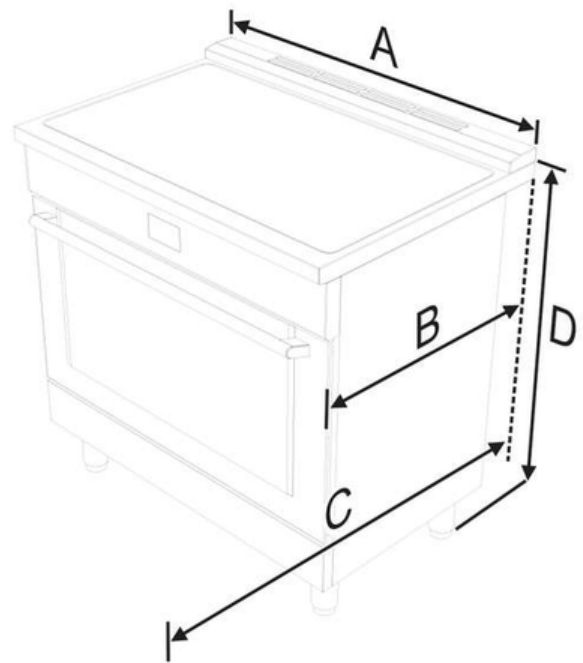

# Electrolux

30" Induction Freestanding Range

ECFI3068AS

Version : 01/21

<b>E</b>	762 mm	30"
<b>F</b>	603 mm	23" 3/4
<b>G</b>	178 mm	7"
<b>H</b>	min. 914 mm	min. 36"
<b>I</b>	min. 457 mm	min. 18"
<b>J</b>	max. 330 mm	max. 13"

<b>A</b>	760 mm	29 15/16"
<b>B</b>	min: 627 mm max: 631 mm	min: 24 11/16" max: 24 13/16"
<b>C</b>	1186 mm	46 11/16"
<b>D</b>	min: 898 mm max: 930 mm	min: 35 6/16" max: 36 5/8"

High standards of quality at Electrolux Home Products, Inc. mean we are constantly working to improve our products. We reserve the right to change specifications or discontinue models without notice.