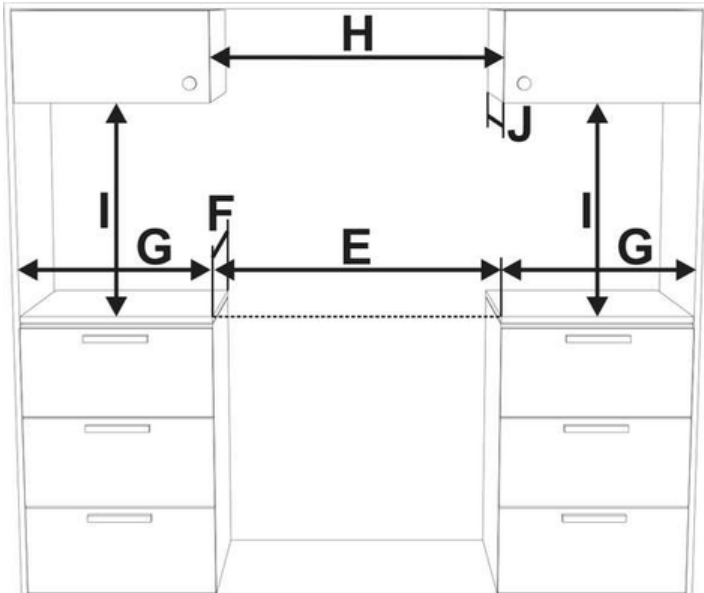

### Dimensions and Volume

Minimum Height	35 3/8"
Maximum Height	35 5/8"
Width	29 7/8"
Depth	25 7/8"
Depth With Door 90° Open	46.688"
Oven Interior Height	17 1/4"
Oven Interior Width	24 1/4"
Oven Interior Depth	16"
Oven Capacity	4.6 Cu. Ft.

# Electrolux

30" Induction Freestanding Range

ECFI3068AS

Version : 01/21

<b>E</b>	762 mm	30"
<b>F</b>	603 mm	23" 3/4
<b>G</b>	178 mm	7"
<b>H</b>	min. 914 mm	min. 36"
<b>I</b>	min. 457 mm	min. 18"
<b>J</b>	max. 330 mm	max. 13"

<b>A</b>	760 mm	29 15/16"
<b>B</b>	min: 627 mm max: 631 mm	min: 24 11/16" max: 24 13/16"
<b>C</b>	1186 mm	46 11/16"
<b>D</b>	min: 898 mm max: 930 mm	min: 35 6/16" max: 36 5/8"

High standards of quality at Electrolux Home Products, Inc. mean we are constantly working to improve our products. We reserve the right to change specifications or discontinue models without notice.