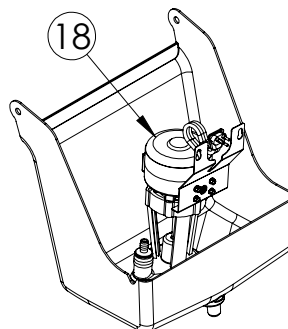

Service Parts List

marvelrefrigeration.com
800-223-3900

MO15CLS2LS1/MO15CLS2RS1		
Item	Description	Marvel P/N
1	Display	S41050602-NLK
2	Main Board	42249330
3	Condensor Sensor	S41050609
4	Bin Sensor	S41050612
5	Embraco Compressor	42242580
6	Evaporator and Heat Exchanger	42249569
7	Condenser	S41013912
8	Hot Gas Valve	42249497
9	Condenser Fan Motor	42248161
10	Condenser Fan Blade	42248160
11	White LED Light	42249105
12	Black Rocker Light Switch	42246922
13	Grid Cutter	42249542
14	Grid Cutter Transformer	S41050610
15	LH SS Door RH SS Door 15a. Black Gasket: 42249013 15b. SS Handle: 42249126 15c. SS Hinge PKG: 42249146 (LH) Or 42249140(RH) 15d. Door Stop: 42249353(LH) Or 42249352(RH)	42249683 42249684
16	Ice Deflector	S41012776-BLK
17	Water Supply Valve	S41014084
18	Circulation Pump	42242980
19	Drain Valve	42249456
20	LH SS Grille RH SS Grille	S41014668-SL S41014668-SR
21	Leveling Legs(4)	42243808
22	Power Cord	S41010606