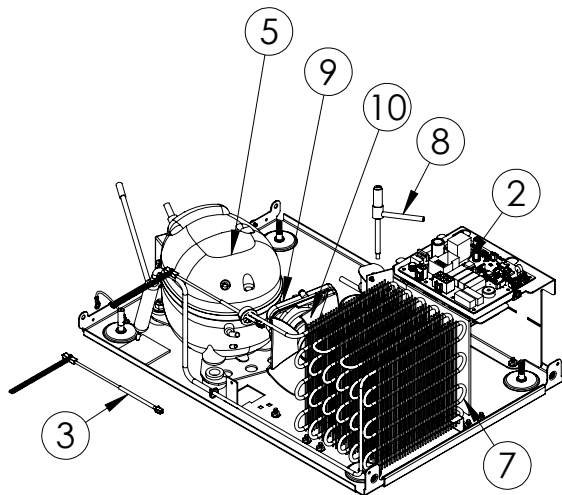

Service Parts List

marvelrefrigeration.com
800-223-3900

MO15CLS2LS1/MO15CLS2RS1		
Item	Description	Marvel P/N
1	Display	S41050602-NLK
2	Main Board	42249330
3	Condensor Sensor	S41050609
4	Bin Sensor	S41050612
5	Embraco Compressor	42242580
6	Evaporator and Heat Exchanger	42249569
7	Condenser	S41013912
8	Hot Gas Valve	42249497
9	Condenser Fan Motor	42248161
10	Condenser Fan Blade	42248160
11	White LED Light	42249105
12	Black Rocker Light Switch	42246922
13	Grid Cutter	42249542
14	Grid Cutter Transformer	S41050610
15	LH SS Door RH SS Door 15a. Black Gasket: 42249013 15b. SS Handle: 42249126 15c. SS Hinge PKG: 42249146 (LH) Or 42249140(RH) 15d. Door Stop: 42249353(LH) Or 42249352(RH)	42249683 42249684
16	Ice Deflector	S41012776-BLK
17	Water Supply Valve	S41014084
18	Circulation Pump	42242980
19	Drain Valve	42249456
20	LH SS Grille RH SS Grille	S41014668-SL S41014668-SR
21	Leveling Legs(4)	42243808
22	Power Cord	S41010606