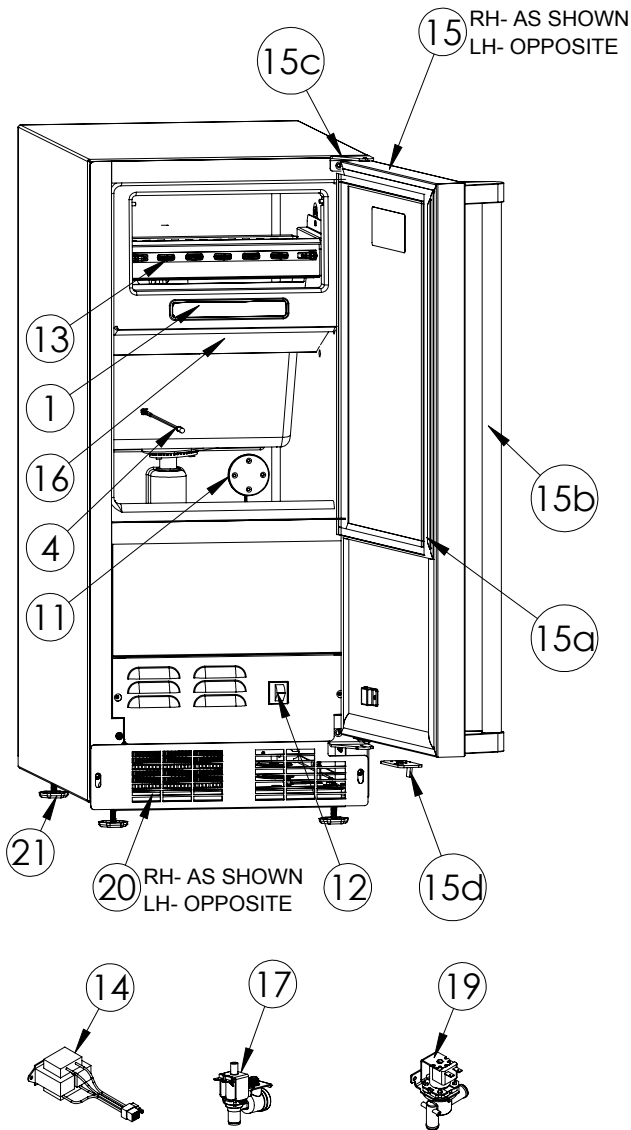

Service Parts List

marvelrefrigeration.com
800-223-3900

MO15CLS2LS1/MO15CLS2RS1		
Item	Description	Marvel P/N
1	Display	S41050602-NLK
2	Main Board	42249330
3	Condensor Sensor	S41050609
4	Bin Sensor	S41050612
5	Embraco Compressor	42242580
6	Evaporator and Heat Exchanger	42249569
7	Condenser	S41013912
8	Hot Gas Valve	42249497
9	Condenser Fan Motor	42248161
10	Condenser Fan Blade	42248160
11	White LED Light	42249105
12	Black Rocker Light Switch	42246922
13	Grid Cutter	42249542
14	Grid Cutter Transformer	S41050610
15	LH SS Door RH SS Door 15a. Black Gasket: 42249013 15b. SS Handle: 42249126 15c. SS Hinge PKG: 42249146 (LH) Or 42249140(RH) 15d. Door Stop: 42249353(LH) Or 42249352(RH)	42249683 42249684
16	Ice Deflector	S41012776-BLK
17	Water Supply Valve	S41014084
18	Circulation Pump	42242980
19	Drain Valve	42249456
20	LH SS Grille RH SS Grille	S41014668-SL S41014668-SR
21	Leveling Legs(4)	42243808
22	Power Cord	S41010606