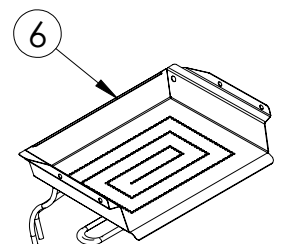

Service Parts List

marvelrefrigeration.com
800-223-3900

MO15CLS2LS1/MO15CLS2RS1		
Item	Description	Marvel P/N
1	Display	S41050602-NLK
2	Main Board	42249330
3	Condensor Sensor	S41050609
4	Bin Sensor	S41050612
5	Embraco Compressor	42242580
6	Evaporator and Heat Exchanger	42249569
7	Condenser	S41013912
8	Hot Gas Valve	42249497
9	Condenser Fan Motor	42248161
10	Condenser Fan Blade	42248160
11	White LED Light	42249105
12	Black Rocker Light Switch	42246922
13	Grid Cutter	42249542
14	Grid Cutter Transformer	S41050610
15	LH SS Door RH SS Door 15a. Black Gasket: 42249013 15b. SS Handle: 42249126 15c. SS Hinge PKG: 42249146 (LH) Or 42249140(RH) 15d. Door Stop: 42249353(LH) Or 42249352(RH)	42249683 42249684
16	Ice Deflector	S41012776-BLK
17	Water Supply Valve	S41014084
18	Circulation Pump	42242980
19	Drain Valve	42249456
20	LH SS Grille RH SS Grille	S41014668-SL S41014668-SR
21	Leveling Legs(4)	42243808
22	Power Cord	S41010606