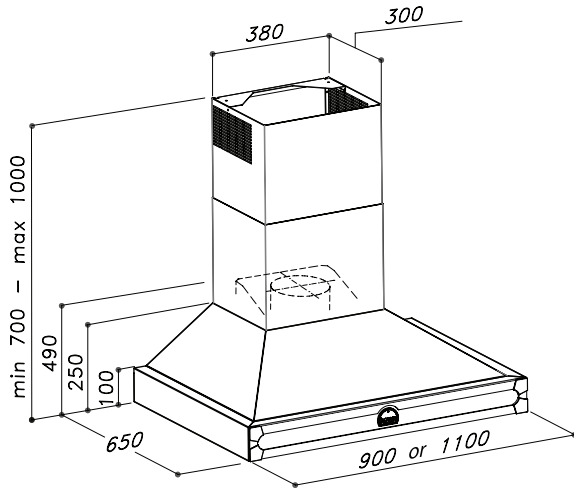

### CORNUFÉ 90 HOOD: H9

- 900 W x 650 D x 700 H (mm)
- 35.4 W x 25.6 D x 27.5 H (inches)
- Traditional wall-mounted chimney hood
- Available in all color and trim options
- 4-Speed Variable Motor
- One 600 CFM blower – unobstructed air flow with Ø6" duct
- Remote Control and In-Hood Activation Controls
- Three 20W high-intensity lights
- 2 dishwasher-safe baffle filters with grease capture system
- Voltage: 120v; 60Hz, total rating: 425W, 3.6 AMP
- Telescopic flue cover extends to maximum hood height of 39.3" (1000 mm)