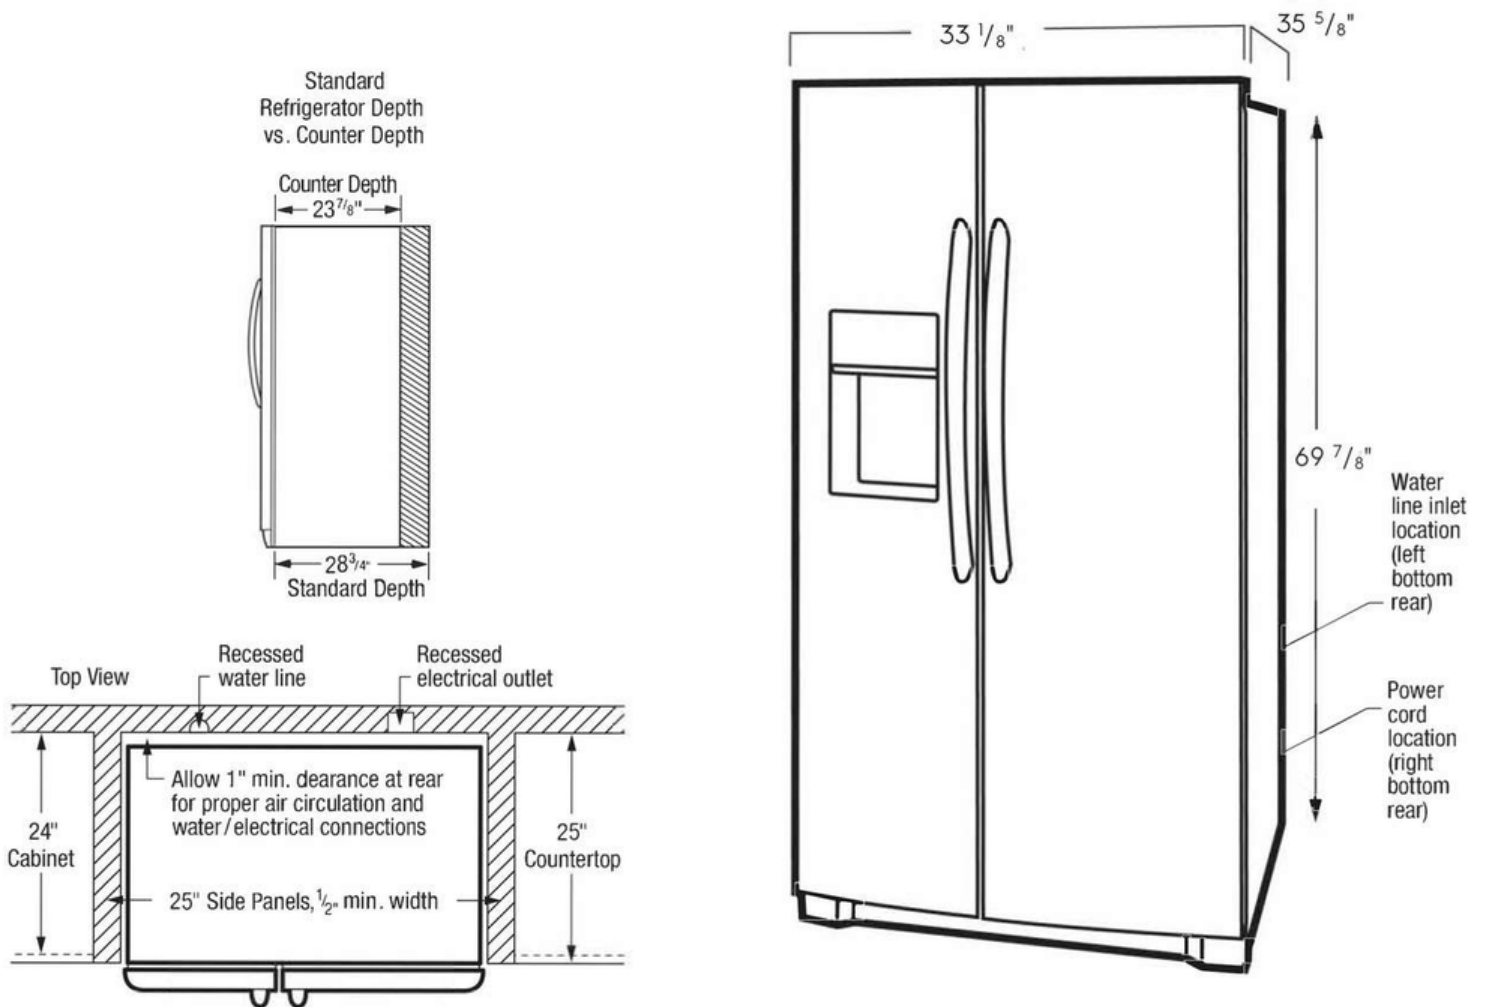

# Frigidaire Gallery

22.2 Cu. Ft. 33" Standard Depth Side by Side Refrigerator

GRSS2352AF

Version : 02/21

Note: For planning purposes only. Always consult local and national electric, gas and plumbing codes.