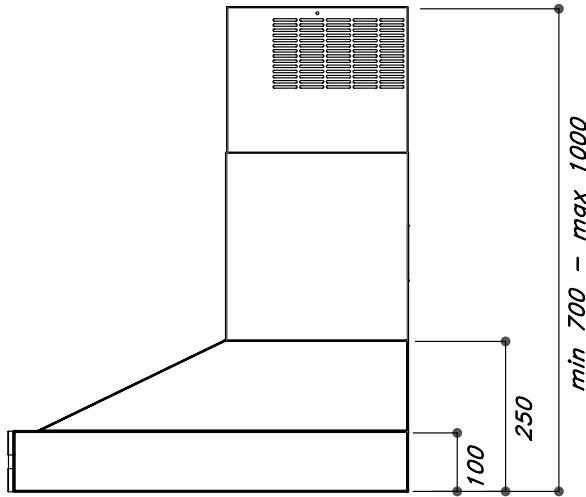

### CORNUFÉ 110 HOOD: H1

- 1100 W x 650 D x 700 H (mm)
- 43.3 W x 25.6 D x 27.5 H (inches)
- Traditional wall-mounted chimney hood
- Available in all color and trim options
- 4-Speed Variable Motor
- One 600 CFM blower – unobstructed air flow with  $\varnothing 6$ " duct
- Remote Control and In-Hood Activation Controls
- Three 20W high-intensity Halogen lights
- 2 dishwasher-safe baffle filters with grease capture system
- Voltage: 120v; 60Hz, total rating: 425W, 3.6 AMP
- Telescopic flue cover extends to maximum hood height of 39.3" (1000 mm)