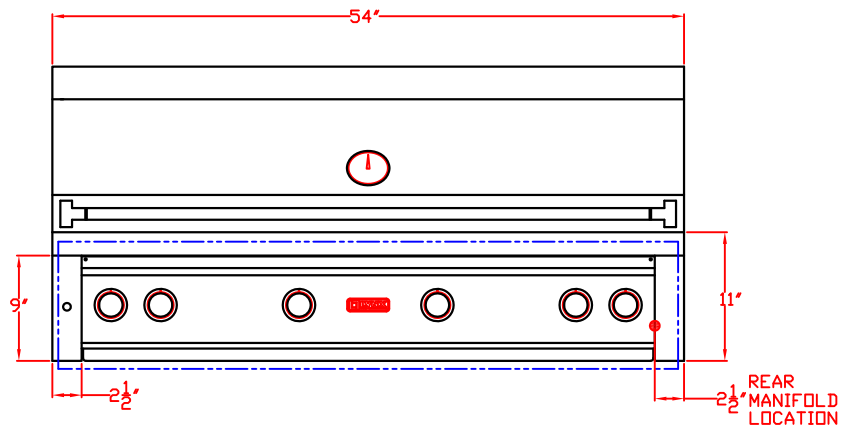

LYNX BUILT-IN 54"
W/ DIMENSIONS
ISLAND CUTOUT IN BLUE

TOP VIEW

FRONT VIEW

RIGHT SIDE VIEW

LYNX BUILT-IN 54" ISLAND CUTOUT

FRONT VIEW

TOP VIEW

SIDE VIEW