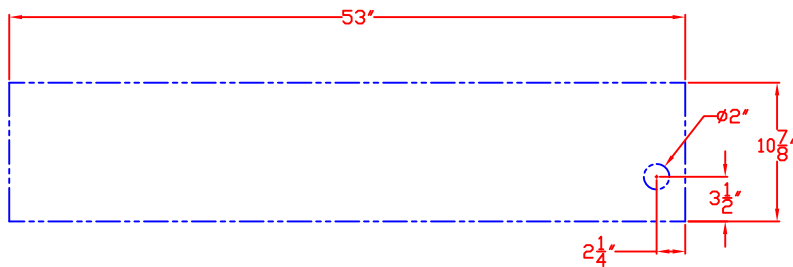

LYNX BUILT-IN 54"
W/ DIMENSIONS
ISLAND CUTOUT IN BLUE

TOP VIEW

FRONT VIEW

RIGHT SIDE VIEW

LYNX BUILT-IN 54" ISLAND CUTOUT

FRONT VIEW

TOP VIEW

SIDE VIEW