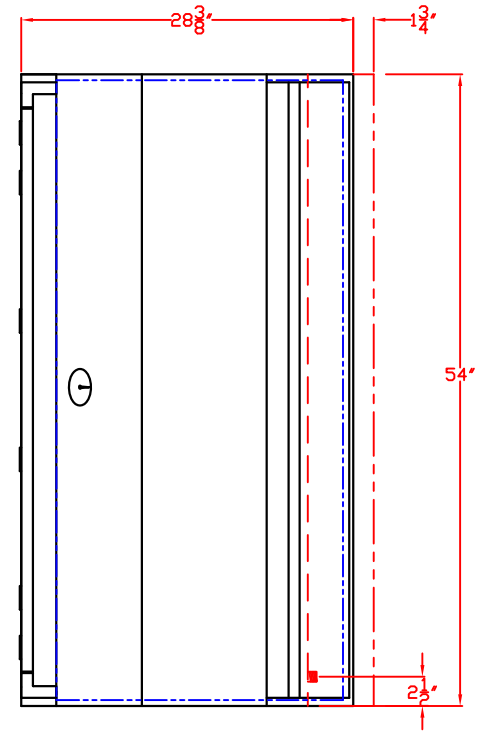

LYNX BUILT-IN 54"
W/ DIMENSIONS
ISLAND CUTOUT IN BLUE

TOP VIEW

FRONT VIEW

RIGHT SIDE VIEW

LYNX BUILT-IN 54" ISLAND CUTOUT

FRONT VIEW

TOP VIEW

SIDE VIEW