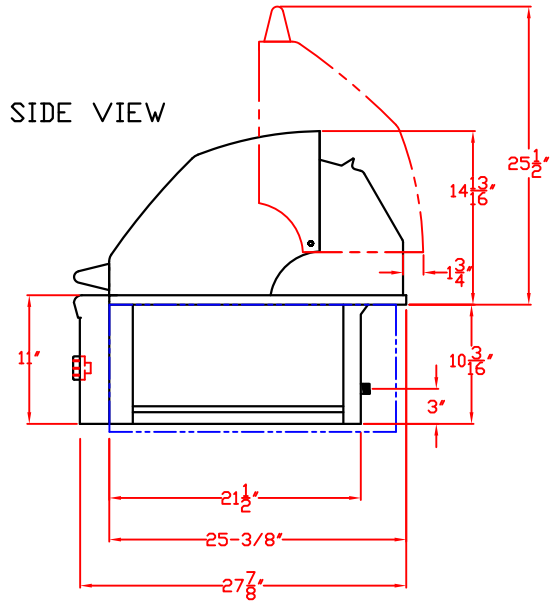

LYNX BUILT-IN 54"
W/ DIMENSIONS
ISLAND CUTOUT IN BLUE

TOP VIEW

FRONT VIEW

RIGHT SIDE VIEW

LYNX BUILT-IN 54" ISLAND CUTOUT

FRONT VIEW

TOP VIEW

SIDE VIEW