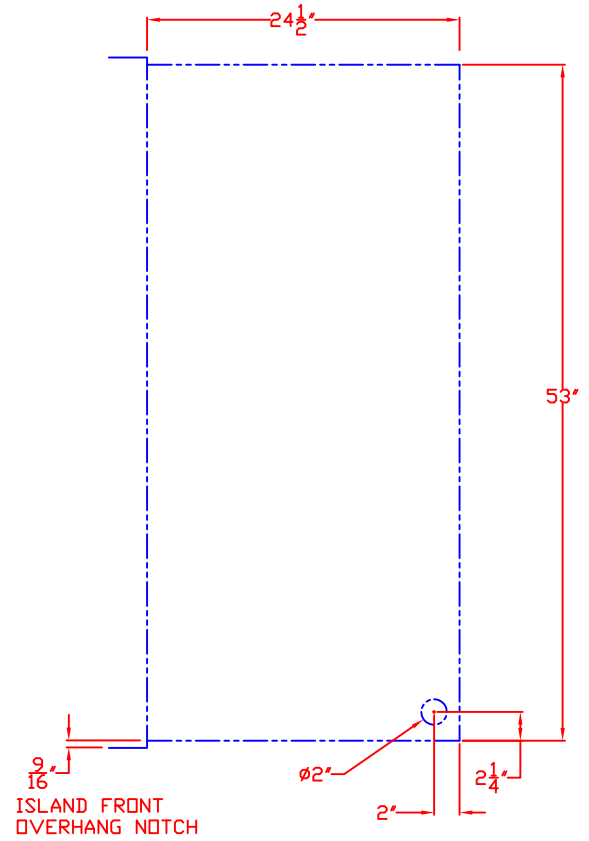

LYNX BUILT-IN 54"
W/ DIMENSIONS
ISLAND CUTOUT IN BLUE

TOP VIEW

FRONT VIEW

RIGHT SIDE VIEW

LYNX BUILT-IN 54" ISLAND CUTOUT

FRONT VIEW

TOP VIEW

SIDE VIEW