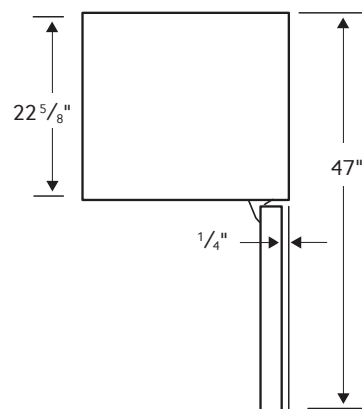

Dimensions

Capacity: 11.4 cu. ft.

- 3 Spill-Proof Shelves
- 4 Crisper Drawers
- 3 Door Bins
- High-Efficiency LED Lighting
- Adjustable Freezer Mode: Temperatures between 5°F and -8°F (0°F default temperature)
- Adjustable Fridge Mode: Temperatures between 44°F and 34°F (37°F default temperature)
- Mode Select - Switch between Freezer and Fridge Modes

Product Dimensions & Weight

Dimensions (WxHxD with hinges, handle and door):
23³/₈" x 73" x 27¹/₈"

Dimensions (WxHxD with hinges and door):
23³/₈" x 73" x 25¹/₂"

Dimensions (WxHxD without hinges and door):
23³/₈" x 73" x 22⁵/₈"

Weight: 189 lbs

Shipping Dimensions & Weight (WxHxD)

Dimensions: 25³/₄" x 73⁷/₈" x 27⁵/₈"

Weight: 207 lbs

Color	Model #	UPC Code
Navy Glass	RZ11T747441	887276533322
White Glass	RZ11T747435	887276538501
Grey Glass (matte)	RZ11T747431	887276538495