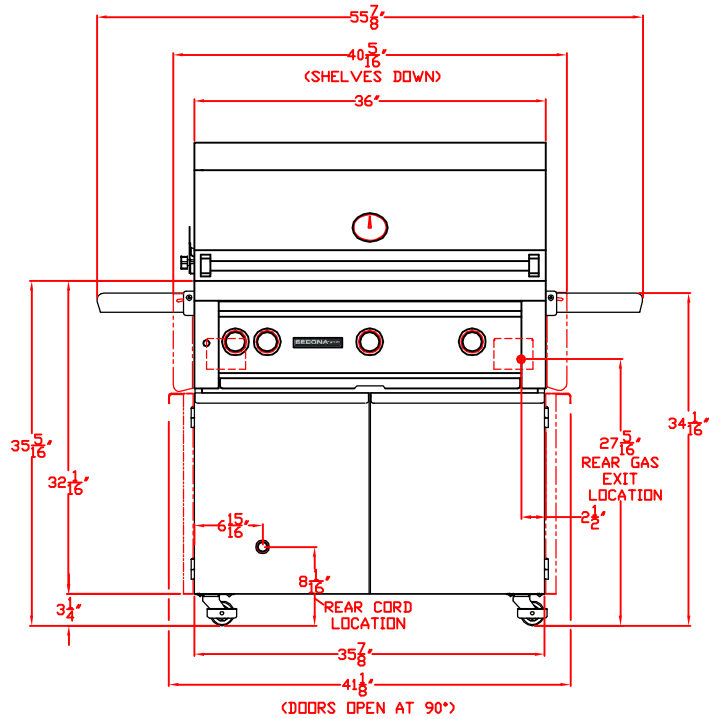

SEDONA BY LYNX L600 GRILL WITH CABINET DIMENSIONS SHOWN

TOP VIEW

FRONT VIEW

RIGHT SIDE VIEW