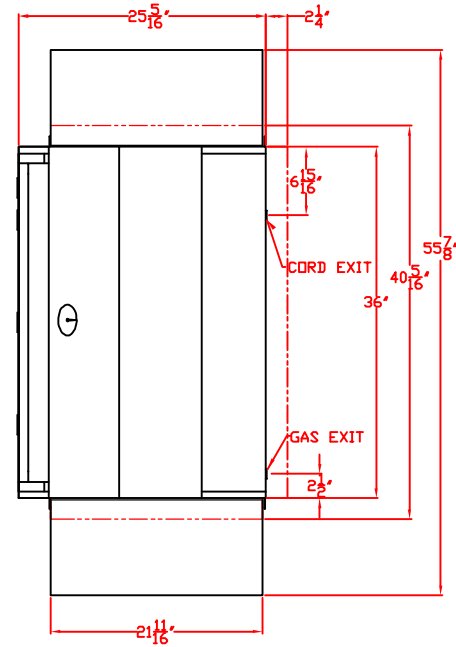

SEDONA BY LYNX L600 GRILL WITH CABINET DIMENSIONS SHOWN

TOP VIEW

FRONT VIEW

RIGHT SIDE VIEW