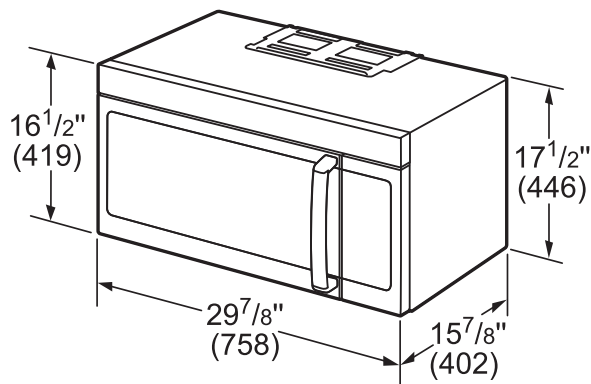

Dimensions & Weight	
Overall appliance dimensions (HxWxD) (in)	16 1/2" x 29 7/8" x 15 7/8"
Required cutout size (HxWxD) (in)	17 1/2" Min x 30" x 12" Min - 14" Max
Net weight (lbs)	54 lbs

Accessories—Included	
Included	Two level cooking rack

**Notes:** All height, width and depth dimensions are shown in inches. BSH reserves the absolute and unrestricted right to change product materials and specifications, at any time, without notice. Consult the product's installation instructions for final dimensional data and other details prior to making cutout.

## Installation Details

measurements in inches (mm)

measurements in inches (mm)