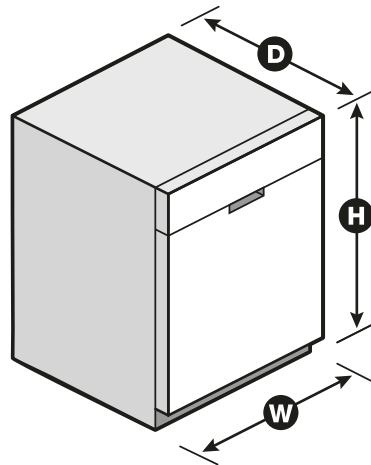

*Per IEC standards. **Compared to Normal cycle with lightly soiled loads. NOTE: Dimensions are for planning purposes only. For complete details, see Installation Instructions packed with product. Specifications subject to change without notice.
®/™ © 2020. All rights reserved. Printed in the U.S.A. D200052XXA. WDF331PAHSPECSHEETV01.