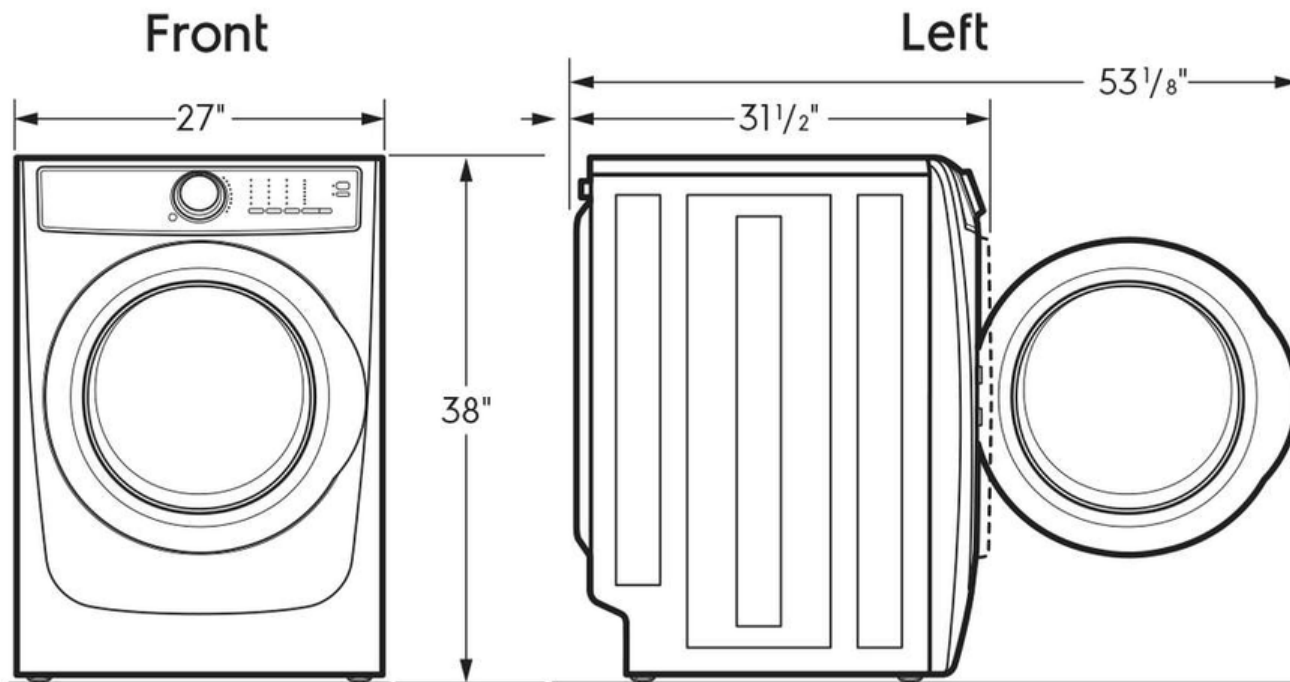

Electrolux

Electric 8.0 Cu. Ft. Front Load Dryer

ELFE7437AW

Version : 07/21