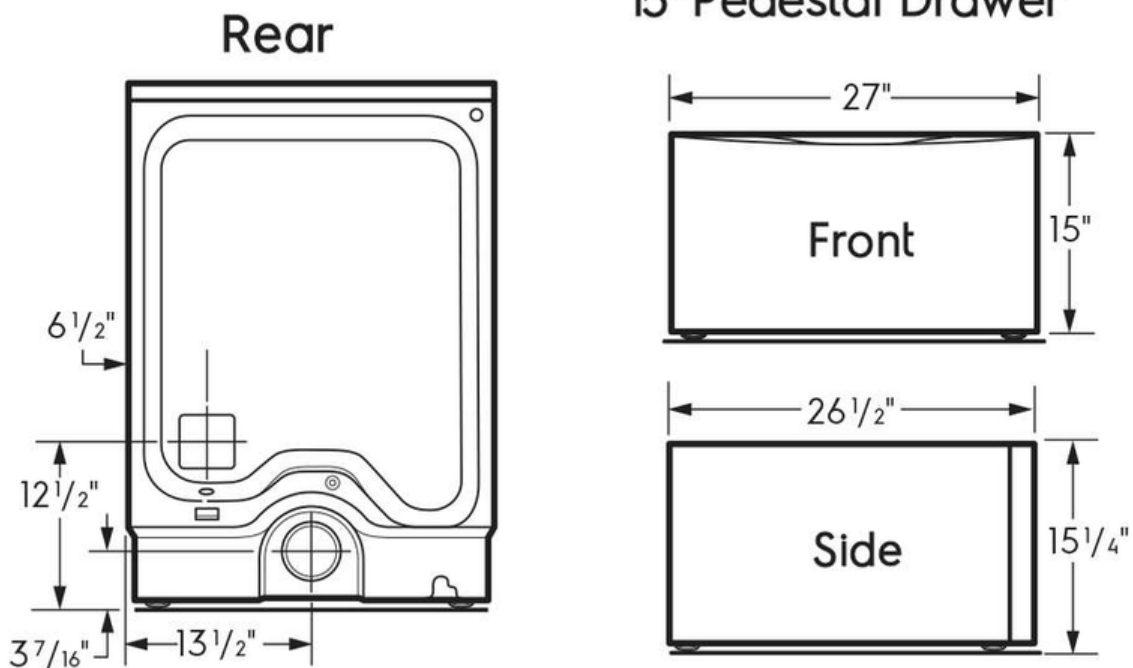

Optional 15" Pedestal Drawer

High standards of quality at Electrolux Home Products, Inc. mean we are constantly working to improve our products. We reserve the right to change specifications or discontinue models without notice.

Electrolux Major Appliances, N.A.

USA • 10200 David Taylor Drive • Charlotte, NC 28262 • Charlotte, NC 28262 • 1-877-4electrolux (1-877-435-3287) • electroluxappliances.com

CANADA • 5855 Terry Fox Way • Mississauga, ON L5V 3E4 • 1-800-265-8352 • electroluxappliances.ca