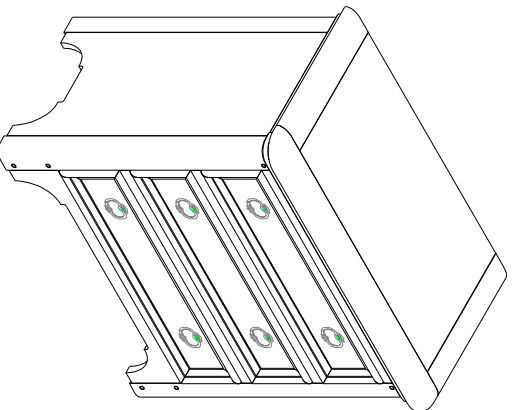

**PARTS LIST / LISTE DES PIÈCES / LISTA DE PIEZAS**  
ITEM NO. / ARTICLE NO. / ARTICULO NO : P166140  
DESCRIPTION / DESCRIPCION : NIGHTSTAND / TABLE DE CHEVET / MESA DE NOCHE

<b>⚠ WARNING</b> Serious or fatal crushing injuries can occur from furniture tip-over. To help prevent tip-over:	
	<ul style="list-style-type: none"><li>• Install tip-over restraint provided.</li><li>• Place heaviest items in the lowest drawers.</li><li>• Do not sit, T.V. or other heavy objects on top of this product, unless the product is specifically designed to accommodate them.</li><li>• Never allow children to climb or hang on drawers, doors, or shelves.</li><li>• Never open more than one drawer at a time (CFR).</li><li>• Do not defast or remove the drawer friction lock system.</li></ul> <p><b>Use of tip-over restraints may only reduce, but not eliminate, the risk of tip-over.</b></p> <p><i>This is a permanent label. Do not remove!</i></p>

- x1 Furniture Tipping Restraint
- x1 Systeme antibasculement
- x1 Control para evitar vlticos

**\* Replaceable Part**

**ASSEMBLY INSTRUCTIONS / NOTICE DE MONTAGE / INSTRUCCIONES DE MONTAJE**  
ITEM NO. / ARTICLE NO. / ARTICULO NO. : P166140  
DESCRIPTION / DESCRIPCIÓN : NIGHTSTAND / TABLE DE CHEVET / MESA DE NOCHE

1

\* Replaceable Part

**REPLACEABLE PART / PARTIE REMPLAÇABLE / PARTE REEMPLAZABLE**  
ITEM NO. / ARTICLE NO. / ARTICULO NO : P166140  
DESCRIPTION / DESCRIPCIÓN : NIGHTSTAND / TABLE DE CHEVET / MESA DE NOCHE