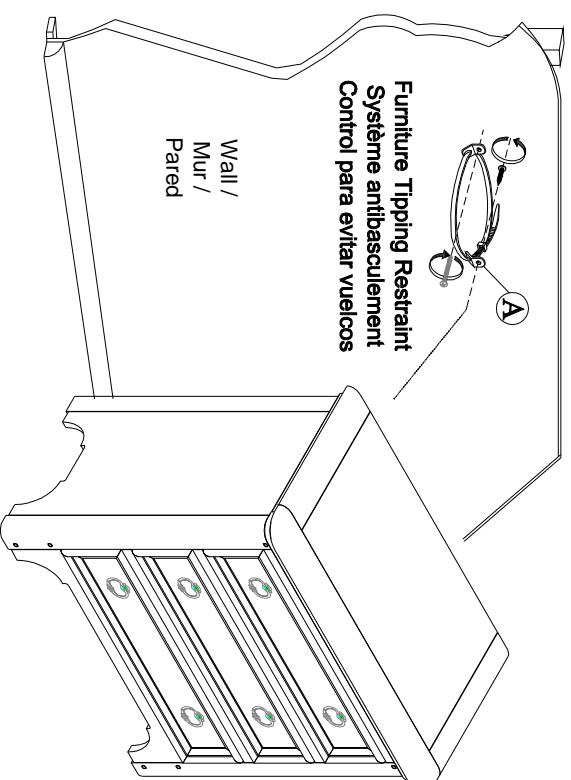

**PARTS LIST / LISTE DES PIÈCES / LISTA DE PIEZAS**  
ITEM NO. / ARTICLE NO. / ARTICULO NO : P166140  
DESCRIPTION / DESCRIPCION : NIGHTSTAND / TABLE DE CHEVET / MESA DE NOCHE

<b>⚠ WARNING</b> Serious or fatal crushing injuries can occur from furniture tip-over. To help prevent tip-over:	
	<ul style="list-style-type: none"><li>• Install tip-over restraint provided.</li><li>• Place heaviest items in the lowest drawers.</li><li>• Do not sit, T.V. or other heavy objects on top of this product, unless the product is specifically designed to accommodate them.</li><li>• Never allow children to climb or hang on drawers, doors, or shelves.</li><li>• Never open more than one drawer at a time (CFR).</li><li>• Do not defast or remove the drawer friction lock system.</li></ul> <p><b>Use of tip-over restraints may only reduce, but not eliminate, the risk of tip-over.</b></p> <p><i>This is a permanent label. Do not remove!</i></p>

- x1 Furniture Tipping Restraint
- x1 Systeme antibasculement
- x1 Control para evitar vlticos

**\* Replaceable Part**

**ASSEMBLY INSTRUCTIONS / NOTICE DE MONTAGE / INSTRUCCIONES DE MONTAJE**  
ITEM NO. / ARTICLE NO. / ARTICULO NO. : P166140  
DESCRIPTION / DESCRIPCIÓN : NIGHTSTAND / TABLE DE CHEVET / MESA DE NOCHE

1

\* Replaceable Part

**REPLACEABLE PART / PARTIE REMPLAÇABLE / PARTE REEMPLAZABLE**  
ITEM NO. / ARTICLE NO. / ARTICULO NO : P166140  
DESCRIPTION / DESCRIPCIÓN : NIGHTSTAND / TABLE DE CHEVET / MESA DE NOCHE