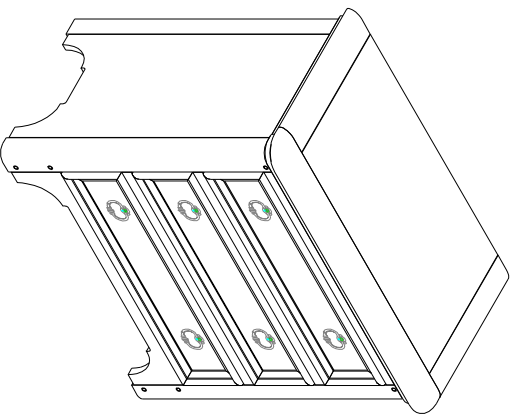

**PARTS LIST / LISTE DES PIÈCES / LISTA DE PIEZAS**  
ITEM NO. / ARTICLE NO. / ARTICULO NO : P166140  
DESCRIPTION / DESCRIPCION : NIGHTSTAND / TABLE DE CHEVET / MESA DE NOCHE

<b>⚠ WARNING</b> Serious or fatal crushing injuries can occur from furniture tip-over. To help prevent tip-over:	
	<ul style="list-style-type: none"><li>• Install tip-over restraint provided.</li><li>• Place heaviest items in the lowest drawers.</li><li>• Do not sit, T.V. or other heavy objects on top of this product, unless the product is specifically designed to accommodate them.</li><li>• Never allow children to climb or hang on drawers, doors, or shelves.</li><li>• Never open more than one drawer at a time (CFR).</li><li>• Do not defast or remove the drawer friction lock system.</li></ul> <p><b>Use of tip-over restraints may only reduce, but not eliminate, the risk of tip-over.</b></p> <p><i>This is a permanent label. Do not remove!</i></p>

- x1 Furniture Tipping Restraint
- x1 Systeme antibasculement
- x1 Control para evitar vlticos

**\* Replaceable Part**

**ASSEMBLY INSTRUCTIONS / NOTICE DE MONTAGE / INSTRUCCIONES DE MONTAJE**  
ITEM NO. / ARTICLE NO. / ARTICULO NO. : P166140  
DESCRIPTION / DESCRIPCIÓN : NIGHTSTAND / TABLE DE CHEVET / MESA DE NOCHE

1

\* Replaceable Part

**REPLACEABLE PART / PARTIE REMPLAÇABLE / PARTE REEMPLAZABLE**  
ITEM NO. / ARTICLE NO. / ARTICULO NO : P166140  
DESCRIPTION / DESCRIPCIÓN : NIGHTSTAND / TABLE DE CHEVET / MESA DE NOCHE