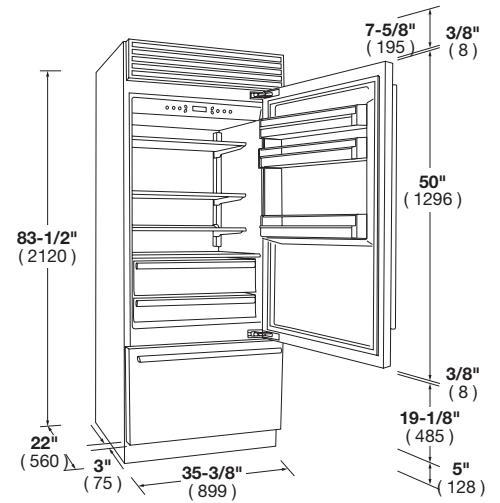

## FRIDGE

Refrigeration Compartment  
FlexZone Bottom Drawer  
Total No Frost  
Stainless Steel Crisper Drawers  
Ice Maker with ice tray  
LED Lighting  
Brilliant white aluminium interior

# SOFIA

36" PROFESSIONAL FRIDGE

CODE ID	LEFT HINGE	F7PBM36S1-L 36" PROFESSIONAL FRIDGE	F7PBM36S1-R 36" PROFESSIONAL FRIDGE	RIGHT HINGE
Series and Finish	Series 700 - Professional Design - Stainless Steel			
<b>PERFORMANCES/CAPACITY</b>				
Annual Energy Usage	\$69 (571 kWh)			
Noise Level db	40			
Fridge compartment capacity (cbft)	14.7			
Flexzone Bottom-Drawer capacity (cbft)	3.8			
<b>FEATURES</b>				
<b>Fridge Compartment</b>				
Glass Shelves	2			
Adjustable Door Shelves	3			
Micro shot-peened Stainless Steel Drawers	2 Low Temp			
<b>Flexzone Bottom-Drawer</b>				
White Painted Drawers	1			
Internal Drawers	1 + 1 ice tray			
LED lighting	•			
Ice Maker	•			
<b>Equipment</b>				
No Frost	•			
Flexzone	•			
TruPivot hinges	•			
<b>DIMENSIONS/WEIGHT</b>				
Width in	35 - 3/8"	900 mm		
Height in	83 - 1/2"	2121 mm		
Depth without handle in	25"	635 mm		
Minimum niche height in	84"	2134 mm		
Door clearance in	57 - 7/8"	1470 mm		
Door opening angle	105°			
Net Weight	540 lbs	(245 kg)		
<b>POWER / RATINGS (115 V, 60 HZ)</b>				
Watts / Amps	552W - 4.8A			
Power Cable	Nema 5-15P			
<b>INSTRUCTIONS FOR USE</b>				
Use & Care Manual / Installation Manual	English / French / Spanish			