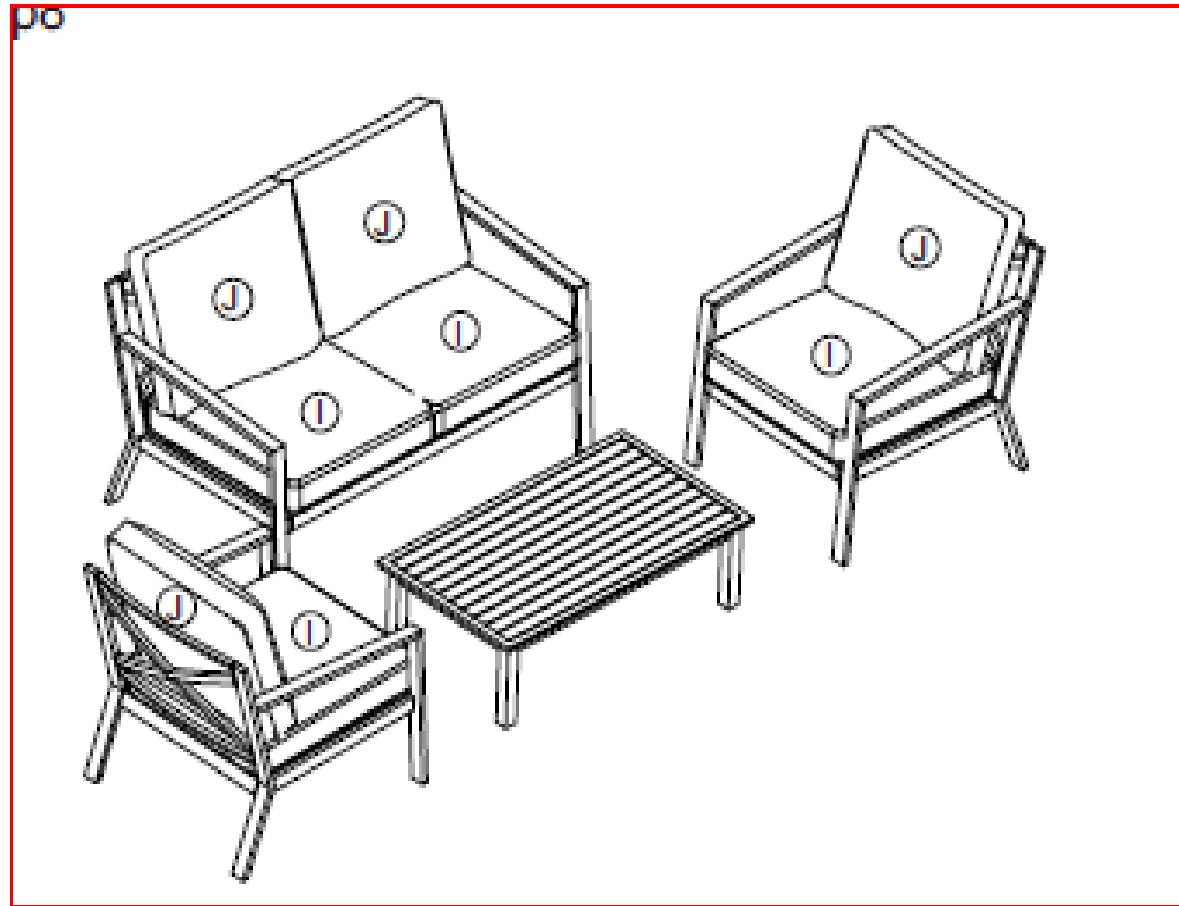

DS-D321-700-1**X Back Outdoor Set 1 of 2**

Replaceable Parts

#	PART NUMBER	DESCRIPTION	QUANTITY	
	RD321-700-1-ARML	Left Arm Panel	3	
	RD321-700-1-HWKIT	Hardware Kit	1	
	RD321-700-1-ARMR	Right Arm Panel	3	
	RD321-700-1-LEG	Table Leg	4	
	RDS-D321-700-1-CUS	Seat Cushion	4	
	RD321-700-1-CUSB	Back Cushion	4	
"Pricing includes freight and may be reduced when ordering multiples of the same item."				