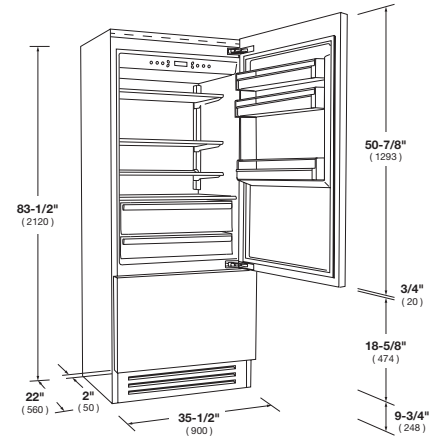

FRIDGE

36" OVERLAY BUILT-IN FRIDGE

CODE ID	36" OVERLAY BUILT-IN FRIDGE F7IBM36O1-L (LEFT HINGE) F7IBM36O1-R (RIGHT HINGE)	
Series	700	
Finish	Overlay Panel	
PERFORMANCES/CAPACITY		
Annual Energy Usage	$70 (580 kWh)	
Noise Level db	40	
Fridge compartment capacity (cbft)	14.7	
Flexzone Bottom-Drawer capacity (cbft)	3.8	
FEATURES		
Fridge Compartment		
Glass Shelves	2	
Adjustable Door Shelves	3	
Micro shot-peened Stainless Steel Drawers	2 Low Temp	
Flexzone Bottom-Drawer		
White Painted Drawers	1	
Internal Drawers	1 + 1 ice tray	
LED lighting	•	
Ice Maker	•	
Equipment		
No Frost	•	
Flexzone	•	
TruPivot hinges	•	
DIMENSIONS/WEIGHT		
Width in	35 - 3/8"	900 mm
Height in	83 - 1/2"	2121 mm
Depth without handle in	24"	610 mm
Minimum niche height in	84"	2134 mm
Door clearance in	57 - 7/8"	1470 mm
Door opening angle	105°	
Net Weight	474 lbs	215 kg
POWER / RATINGS (115 V, 60 HZ)		
Watts / Amps	552W - 4.8A	
Power Cable	Nema 5-15P	
INSTRUCTIONS FOR USE		
Use & Care Manual / Installation Manual	English / French / Spanish