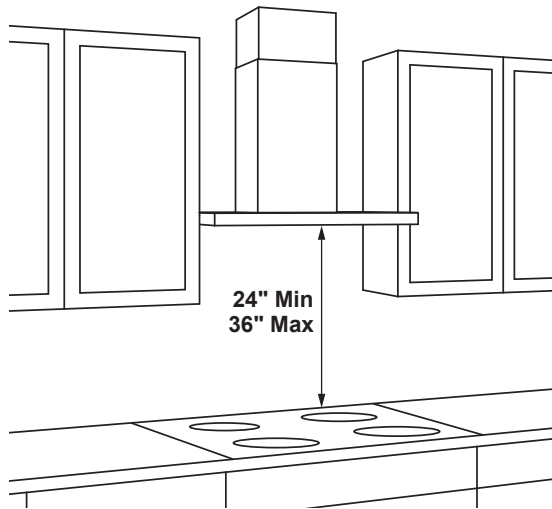

UVW93642P

36" Smart Designer Wall Mount Hood

DIMENSIONS AND INSTALLATION INFORMATION (IN INCHES)

INSTALLATION INFORMATION:

Before installing, consult Use & Care/installation instructions packed with product for current dimensional data.

OPTIONAL ACCESSORIES

CX8DC9SPSS – 8 (ft.) High Ceiling Duct Cover Kit

CX10DC9SPSS – 10 (ft.) High Ceiling Duct Cover Kit

CX12DC9SPSS – 12 (ft.) High Ceiling Duct Cover Kit

AMP RATING	
120V	TBD

For answers to your Monogram, GE Cafe™, GE Profile™ or GE Appliances product questions, visit our website at geappliances.com or call GE Answer Center® Service, 800.626.2000.