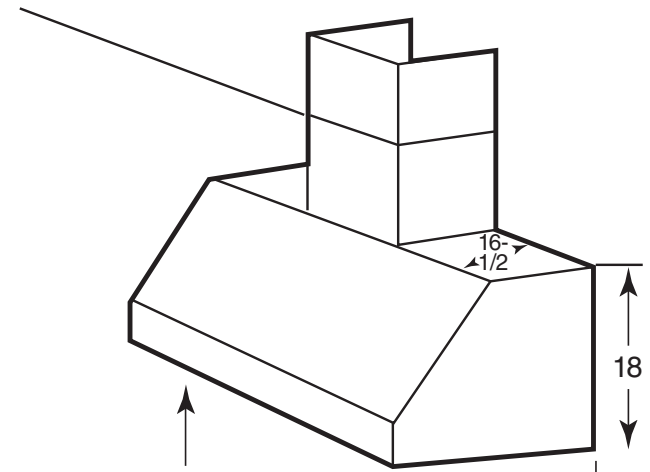

UVW93642P

36" Smart Designer Wall Mount Hood

DIMENSIONS AND INSTALLATION INFORMATION (IN INCHES)

INSTALLATION INFORMATION:

Before installing, consult Use & Care/installation instructions packed with product for current dimensional data.

OPTIONAL ACCESSORIES

CX8DC9SPSS – 8 (ft.) High Ceiling Duct Cover Kit

CX10DC9SPSS – 10 (ft.) High Ceiling Duct Cover Kit

CX12DC9SPSS – 12 (ft.) High Ceiling Duct Cover Kit

AMP RATING	
120V	TBD

For answers to your Monogram, GE Cafe™, GE Profile™ or GE Appliances product questions, visit our website at geappliances.com or call GE Answer Center® Service, 800.626.2000.

Specification Revised 7/21