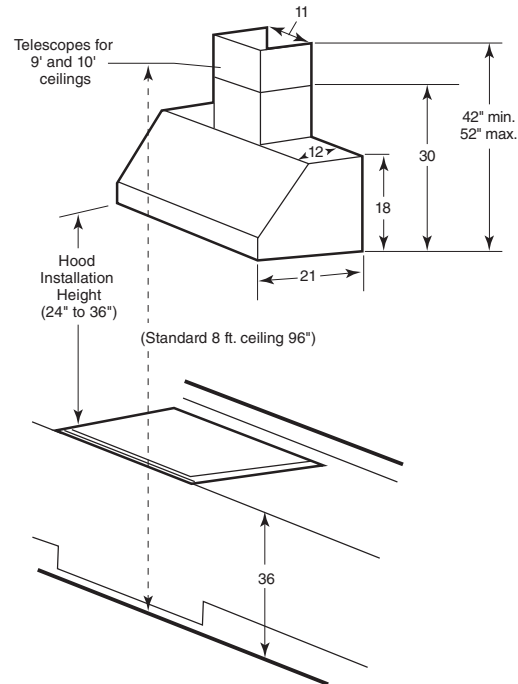

UVW93642P

36" Smart Designer Wall Mount Hood

DIMENSIONS AND INSTALLATION INFORMATION (IN INCHES)

INSTALLATION INFORMATION:

Before installing, consult Use & Care/installation instructions packed with product for current dimensional data.

OPTIONAL ACCESSORIES

CX8DC9SPSS – 8 (ft.) High Ceiling Duct Cover Kit

CX10DC9SPSS – 10 (ft.) High Ceiling Duct Cover Kit

CX12DC9SPSS – 12 (ft.) High Ceiling Duct Cover Kit

AMP RATING	
120V	TBD

For answers to your Monogram, GE Cafe™, GE Profile™ or GE Appliances product questions, visit our website at geappliances.com or call GE Answer Center® Service, 800.626.2000.

Specification Revised 7/21