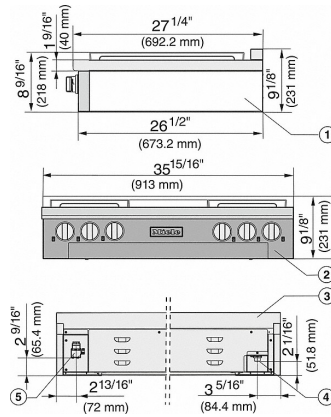

KMR 1136-1 LP

RangeTop
with 4 burners and griddle for versatility and performance

KMR1134, KMR 1135, KMR 1136 (Installation drawing)

1) Side view
2) Front view
3) Rear view
4) Gas Connection
5) Electrical connection