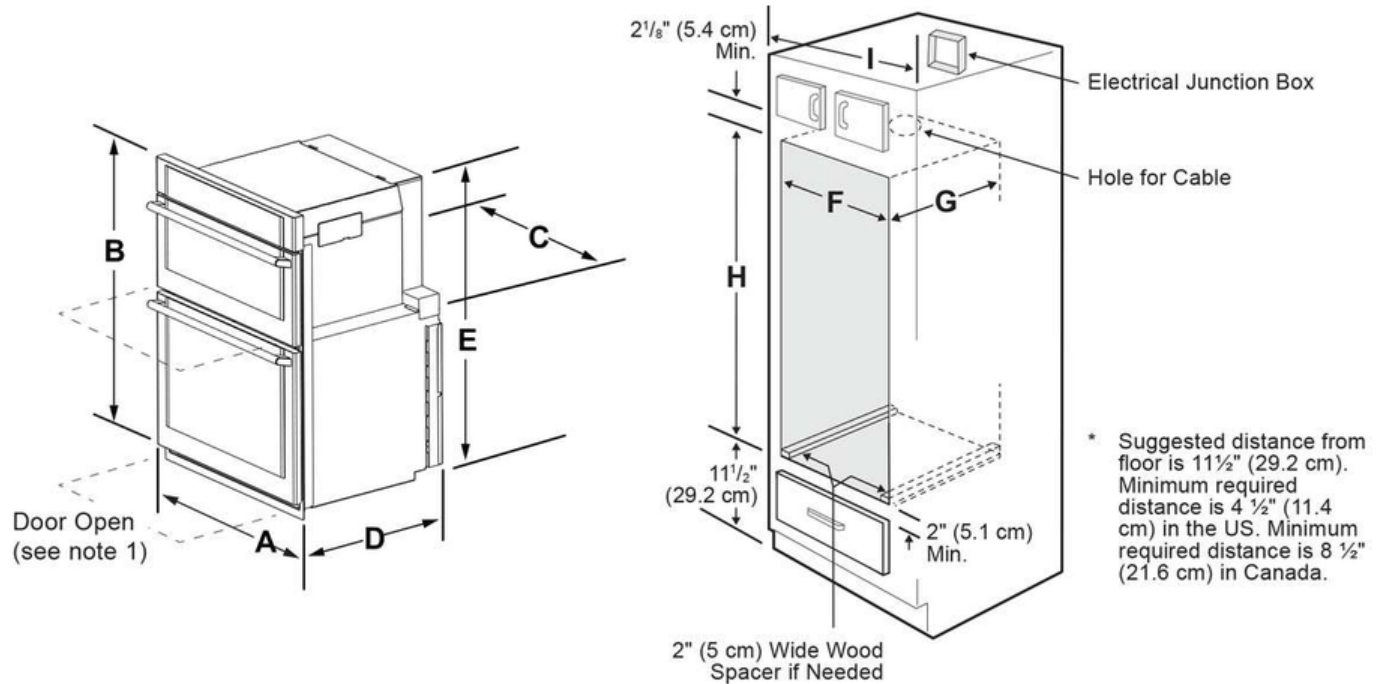

GCWM3067AF, GCWM3067AD

Version : 10/21

NOTES:

1. Allow at least 22" (55.9cm) clearance in front of oven for door depth when it is open.
2. Dimension G (cutout depth) is critical to the proper installation of the built-in oven. If the oven decorative trim does not butt against the cabinet verify dimension G to assure it is the required depth.
3. For a cutout height greater than the maximum (H), add one 2"(5 cm) wide wood shim of appropriate height to each side of the opening under the appliance side rails. A trim kit may be purchased through a dealer, service, or on the brand website.

PRODUCT DIMENSIONS					
A	B	C	D		E
30" (76.2 cm)	41 9/16" (105.61 cm)	28 7/16" (72.2 cm)	25 3/16" (63.9 cm)		40 1/2" (102.9 cm)
CUTOUT DIMENSIONS AND CABINET WIDTH					
F		G. Min.	H		I
Min.	Max.		Min.	Max.	
28 1/2" (72.4 cm)	28 3/4" (72.9 cm)	23 5/8" (60.0 cm)	40 1/2" (103.0 cm)	41 1/2" (105.4 cm)	30 1/8" (76.5 cm) Min