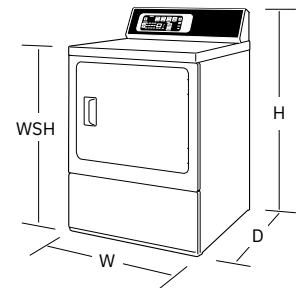

Optional Accessories

- Drying Rack – Part No: D512082
- Directional Exhaust Kit – Part No: 528P3
- Conversion Kit = Gas to LP – Part No: 649P3
- Flexible Metal Vent Kit – Part No: 521P3

Agency approvals: cULus, CSA us star, MA gas board