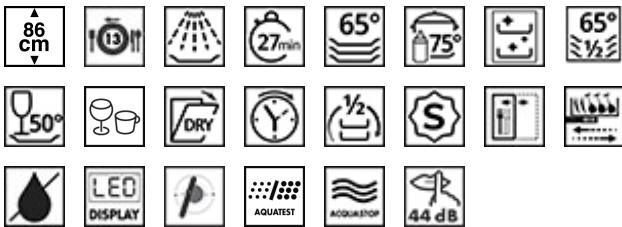

## LSPU8653X

Dishwashers, Under counter built-in, 24", Number of place settings: 13, Stainless steel

### TYPE

Product family: Dishwashers • Commercial height: 86 cm • Number of place settings: 13 • Installation: Under counter built-in • Width: 24" • EAN code: 8017709303754

### AESTHETIC

Color: Stainless steel • Control panel color: Fingerprint-proof stainless steel • Door color: Fingerprint-proof stainless steel • LED display color: White • Buttons color: Silver

### PROGRAMS / FUNCTIONS

Number of programs: 10+1 • Soak: Yes • Express 27': Yes • Mix: Yes • Sterilize: Yes • Self Clean: Yes • Daily (half load): Yes • Delicates: Yes • Auto: Yes • Crystal & China: Yes • Eco express: Yes • Pots & Pans: Yes • Washing temperatures: 100, 113, 122, 130, 150, 158, 167 °F