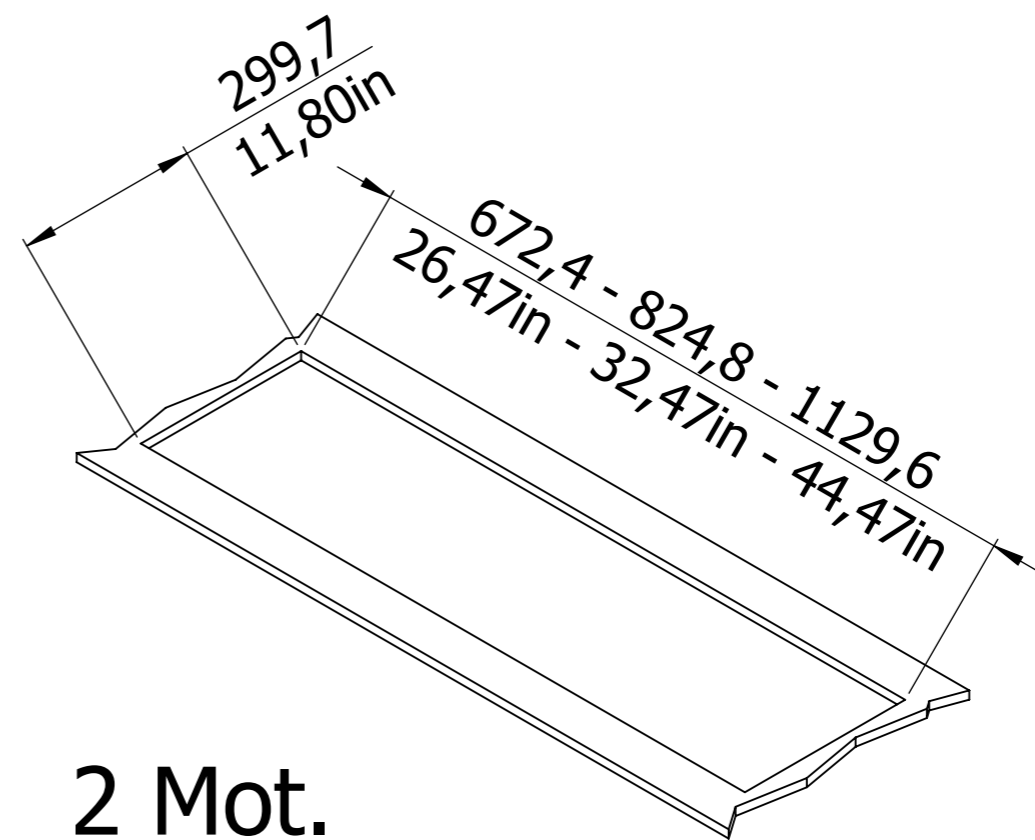

30in

36in

48in

2 Mot.

Bracket aligned
with the edge