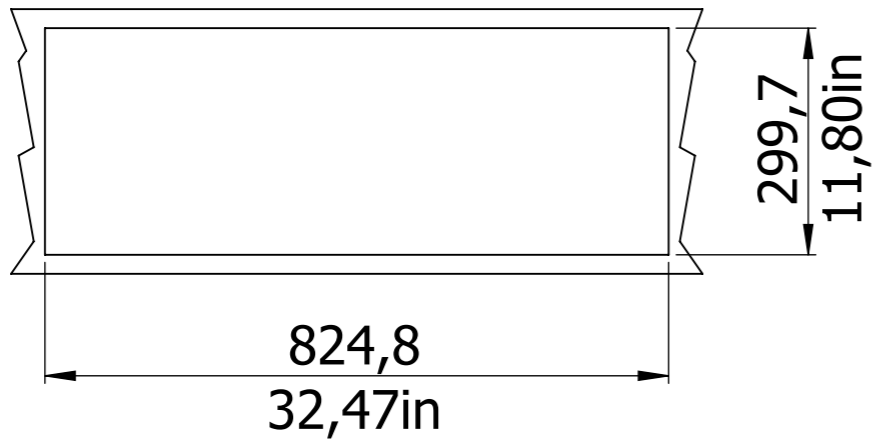

30in

36in

48in

2 Mot.

Bracket aligned
with the edge