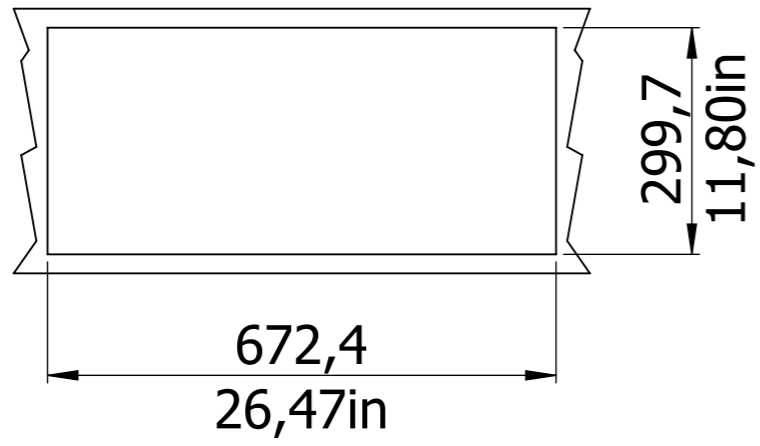

30in

36in

48in

2 Mot.

Bracket aligned
with the edge