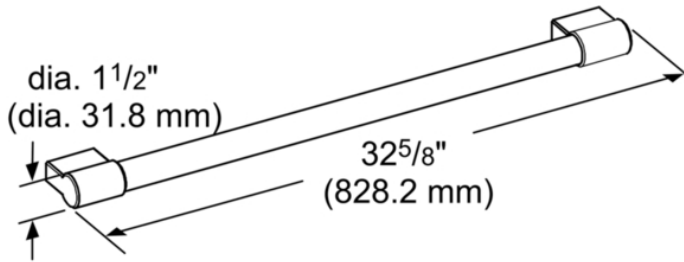

36" Professional Handle New Design

Product Features

Notes: Please refer to installation instructions. Installation instructions are available at www.thermador.com. Specifications are correct at the time of printing. Thermador reserves the right to change product specifications and design at any time, without notice.

1 800 735 4328 | WWW.THERMADOR.COM | 1901 Main Street, Suite 600 Irvine, CA 92614

©2022 BSH HOME APPLIANCES CORPORATION, ALL RIGHTS RESERVED LITHO DATE: 01/2022

36" Professional Handle New Design

measurements in inches (mm)

Product Features

	Accessory
Brand	Thermador
SKU	PR36HNDL20
Internal article number	00000000011024428
EAN code	825225944683
	2
	3
Standard number of units per pallet	96
UPC code	825225944683
Product image	MCSA02072545_H9416_1460303_PR36HNDL20_cmy