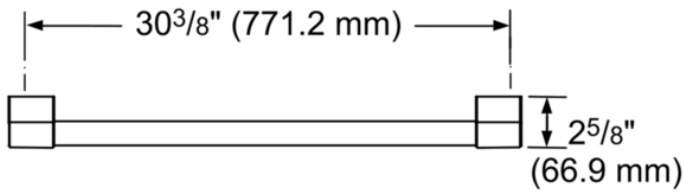

36" Professional Handle New Design

Product Features

Notes: Please refer to installation instructions. Installation instructions are available at www.thermador.com. Specifications are correct at the time of printing. Thermador reserves the right to change product specifications and design at any time, without notice.

1 800 735 4328 | WWW.THERMADOR.COM | 1901 Main Street, Suite 600 Irvine, CA 92614

©2022 BSH HOME APPLIANCES CORPORATION, ALL RIGHTS RESERVED LITHO DATE: 01/2022

36" Professional Handle New Design

measurements in inches (mm)