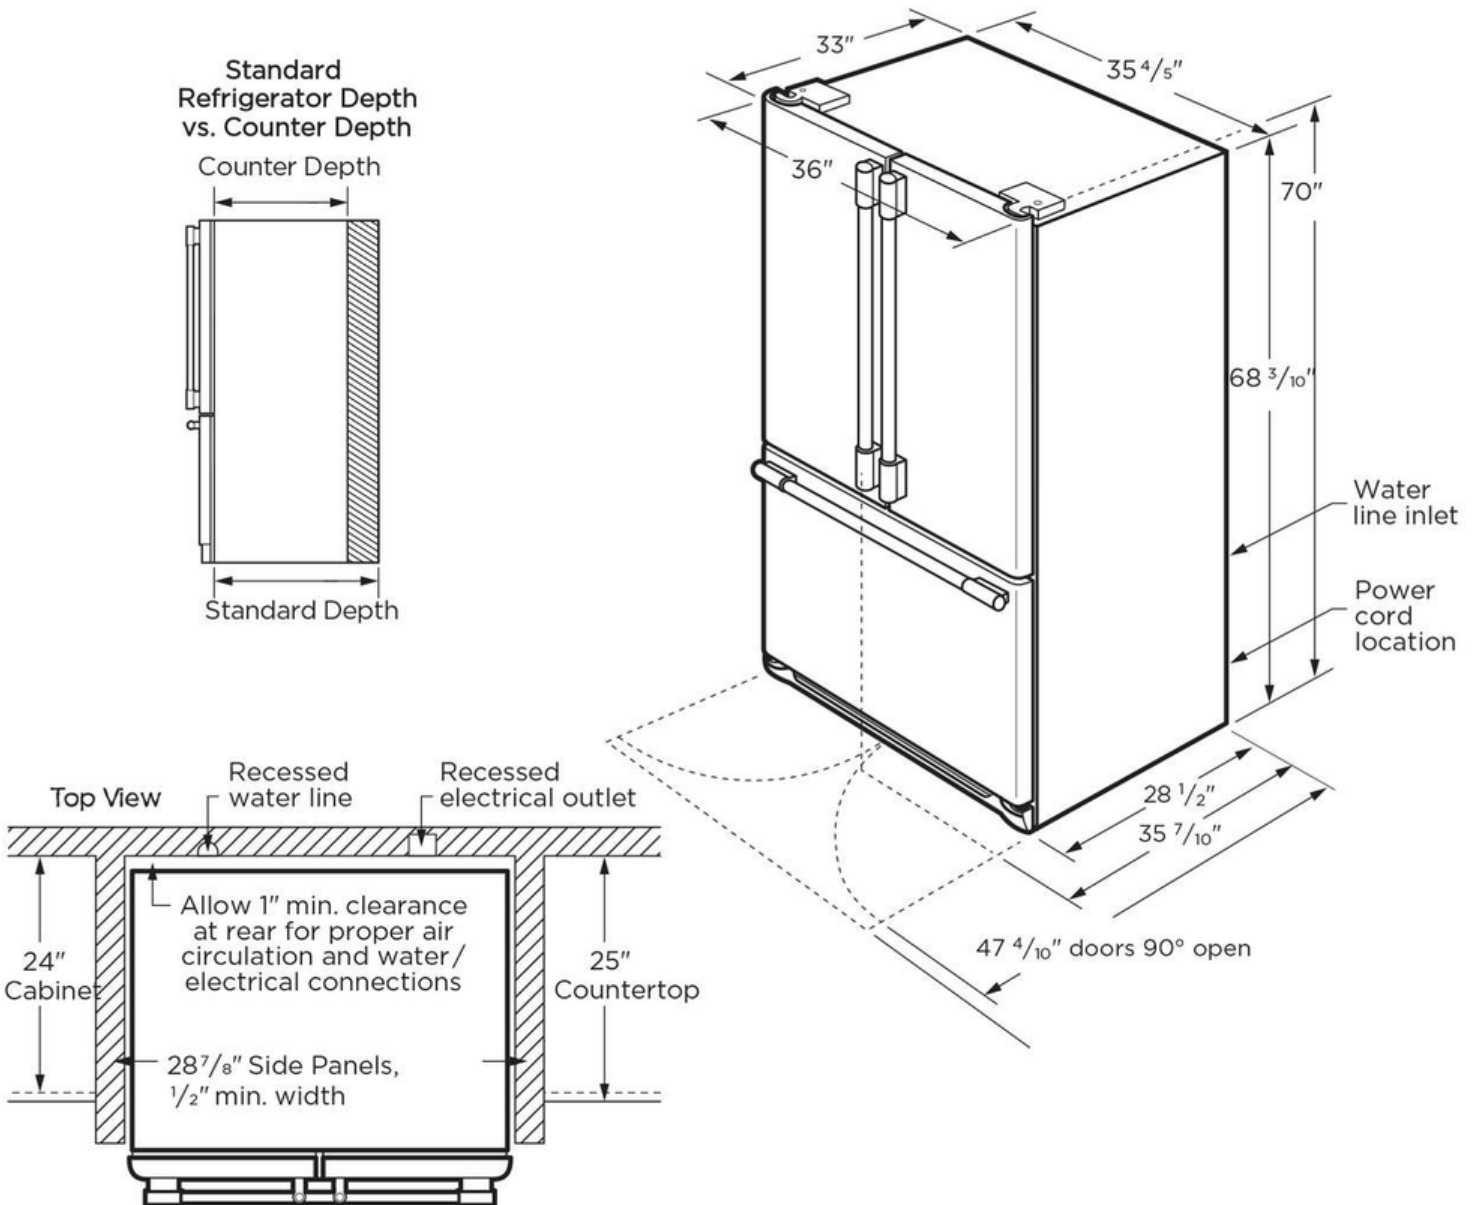

Frigidaire Professional

27.8 Cu. Ft. French Door Counter-Depth Refrigerator

PRFS2883AF

Version : 01/22

Note: For planning purposes only. Always consult local and national electric, gas and plumbing codes.

Refer to Product Installation Guide for detailed installation instructions on the web at frigidaire.com / frigidaire.ca

Specifications subject to change. Accessories information available on the web at frigidaire.com / frigidaire.ca

USA • 10200 David Taylor Drive • Charlotte, NC 28262 • 1-800-FRIGIDAIRE • frigidaire.com

CANADA • 5855 Terry Fox Way • Mississauga, ON L5V 3E4 • 1-800-265-8352 • frigidaire.ca