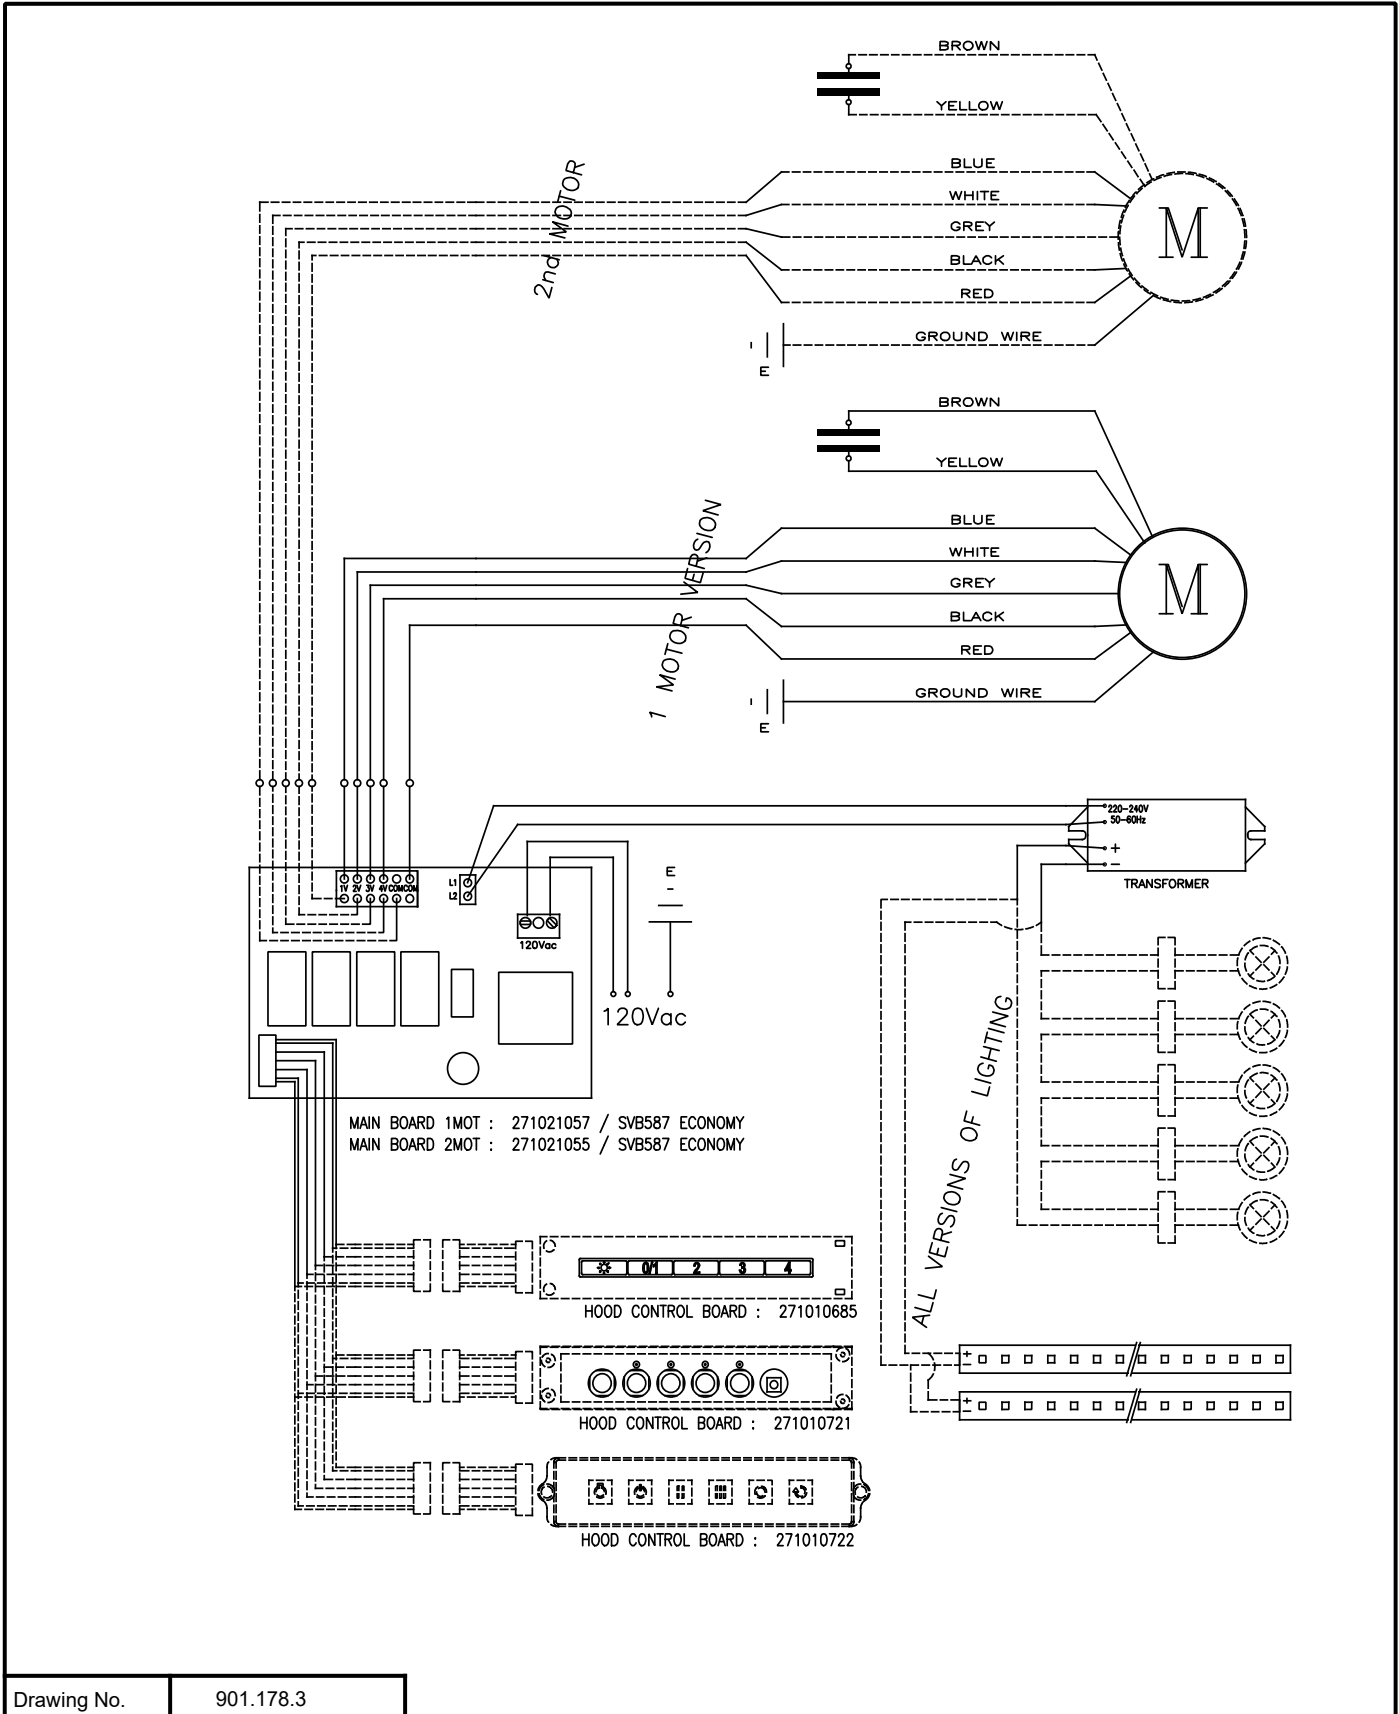

# Spare part list

Model:	<b>KEIRA</b>
Code:	<b>394475</b>

Ref.	Code	Description	Q.ty				Validity	
			Inches				From	To
			24	30	36	48	(year/week)	(year/week)
1	R625311	DISCHARGE FITTING		1	1	1	21/49	
2	R211087	ASPIRATOR	1				21/49	
	R211088			2	2	2	21/49	
3	R2241312	CONTROL	1	1	1	1	21/49	
4	R232044	LED BAR POWER SUPPLY	1	1	1	1	21/49	
5	R2223862	MAIN WIRING	1				21/49	
	R2223871			1	1	1	21/49	
6	R01307	KIT STOPS BACKREST	1				21/49	
	R01308			1			21/49	
	R01309				1		21/49	
	R01310					1	21/49	
7	R01311	KIT WALL COVER + SPACER	1				21/49	
	R01312			1			21/49	
	R01313				1		21/49	
	R01314					1	21/49	
8	005LV03009	ANTI-ODOR FILTER	1				21/49	
	005LV03010			1	1	1	21/49	
9	R205110	STRIP LED KIT	1	1			21/49	
	R205111				1	1	21/49	
10	R345039	LIGHT DIFFUSER	1	1			21/49	
	R345040				1	1	21/49	
11	R258180	ANTI-GREASE FILTER	4				21/49	
	R258182			4		6	21/49	
	R258181				4		21/49	

# Electrical diagram

Model:	<b>KEIRA</b>
Code:	<b>394475</b>

Validity	
From	To
21/49	

Drawing No.	901.178.3
-------------	-----------