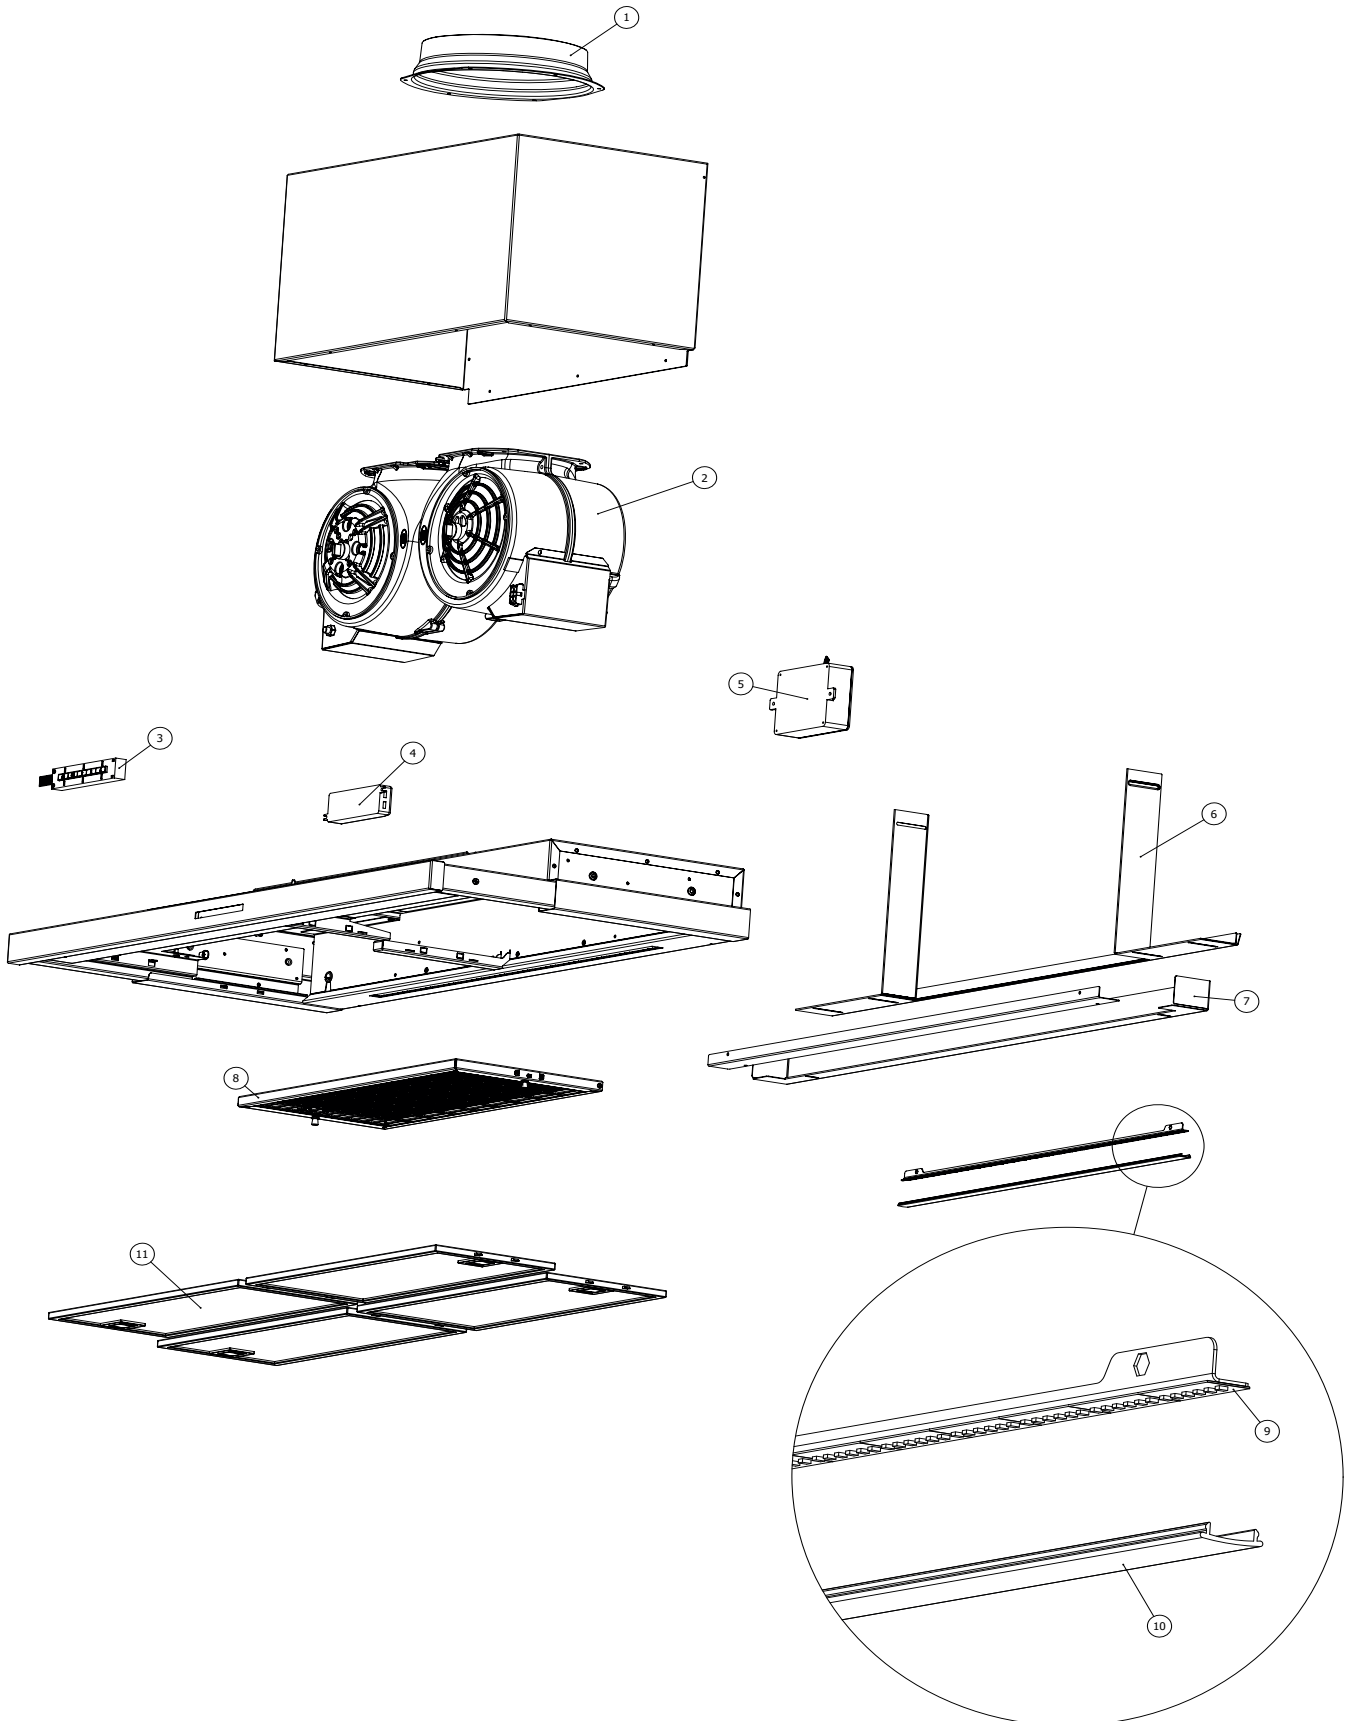

# Exploded view

Model:	<b>KEIRA</b>
Code:	<b>394475</b>

# Spare part list

Model:	<b>KEIRA</b>
Code:	<b>394475</b>

Ref.	Code	Description	Q.ty				Validity	
			Inches				From	To
			24	30	36	48	(year/week)	(year/week)
1	R625311	DISCHARGE FITTING		1	1	1	21/49	
2	R211087	ASPIRATOR	1				21/49	
	R211088			2	2	2	21/49	
3	R2241312	CONTROL	1	1	1	1	21/49	
4	R232044	LED BAR POWER SUPPLY	1	1	1	1	21/49	
5	R2223862	MAIN WIRING	1				21/49	
	R2223871			1	1	1	21/49	
6	R01307	KIT STOPS BACKREST	1				21/49	
	R01308			1			21/49	
	R01309				1		21/49	
	R01310					1	21/49	
7	R01311	KIT WALL COVER + SPACER	1				21/49	
	R01312			1			21/49	
	R01313				1		21/49	
	R01314					1	21/49	
8	005LV03009	ANTI-ODOR FILTER	1				21/49	
	005LV03010			1	1	1	21/49	
9	R205110	STRIP LED KIT	1	1			21/49	
	R205111				1	1	21/49	
10	R345039	LIGHT DIFFUSER	1	1			21/49	
	R345040				1	1	21/49	
11	R258180	ANTI-GREASE FILTER	4				21/49	
	R258182			4		6	21/49	
	R258181				4		21/49	

# Electrical diagram

Model:	<b>KEIRA</b>
Code:	<b>394475</b>

Validity	
From	To
21/49	

Drawing No.	901.178.3
-------------	-----------