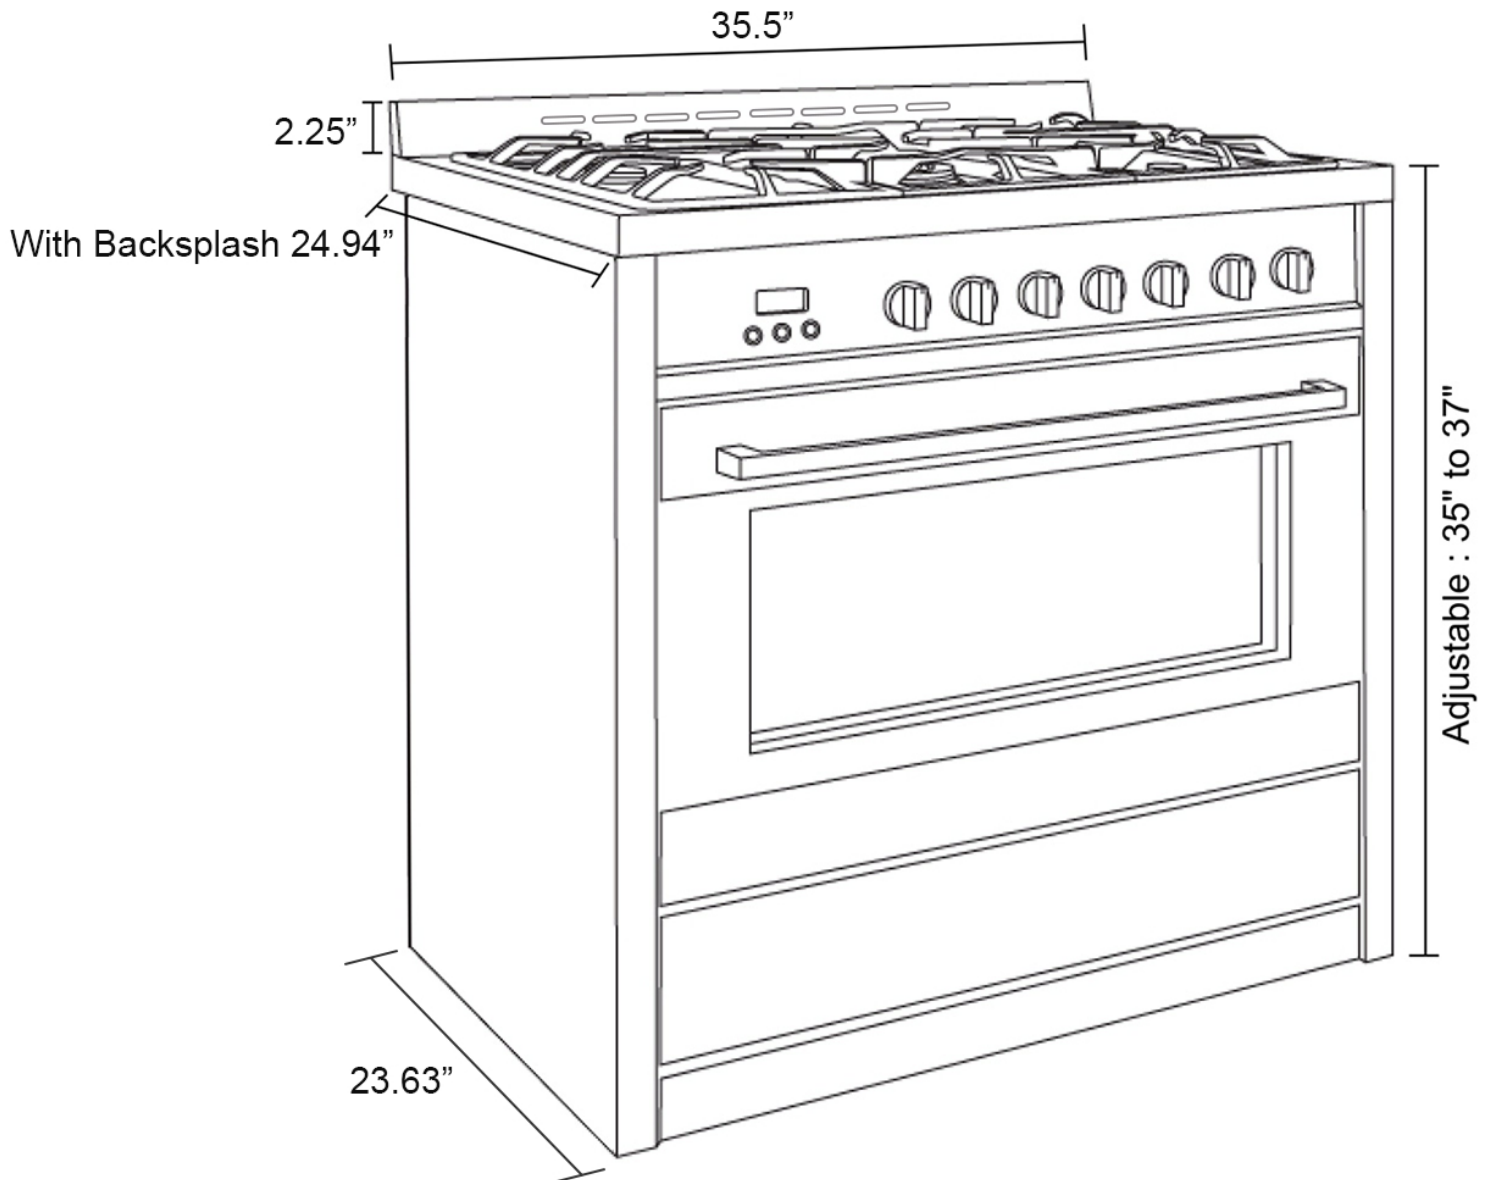

COS-965AGC

**Overall Interior Oven Dimensions (W x D x H) : 26.5 in. x 18 in. x 14 in.**  
**Usable Interior Oven Dimensions (W x D x H): 26.5 in. x 16.75 in. x 11.5 in.**