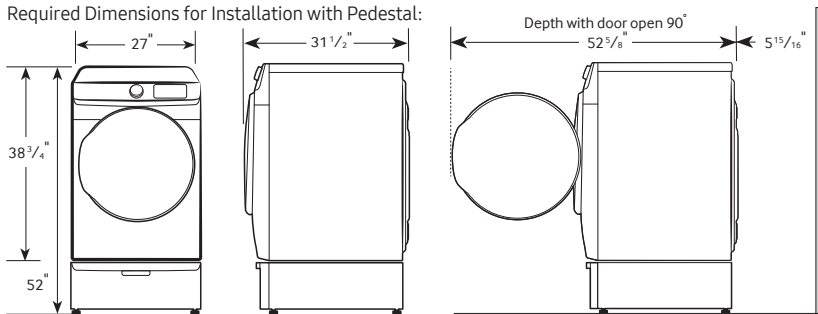

²ADA Compliant when using 27" wide riser (WE272NV, WE272NW, WE272NC).

DVG45T6000P

SAMSUNG

Samsung 7.5 cu. ft. Gas Dryer with Sensor Dry

Installation Specifications

If the washer and dryer are installed together or the dryer alone, the closet front must have two unobstructed air openings for a combined minimum total area of 72-inch² (see stacked build below). Your washer alone does not require a specific air opening.

1. Alcove or closet installation

Minimum Clearance for Closet and Alcove Installations:

2. With stacked washer and dryer

Dimensions

Required Dimensions for Installation with Pedestal:

Actual color may vary. Design, specifications, and color availability are subject to change without notice. Non-metric weights and measurements are approximate.

5 Temperature Levels:

High, Medium High, Medium, Medium Low, Low

5 Dry Levels:

Very Dry, More Dry, Normal Dry, Less Dry, Damp Dry

Warranty

One (1) Year Parts and Labor

Product Dimensions & Weight (WxHxD)

Dimensions: 27" x 38³/₄" x 31¹/₂"