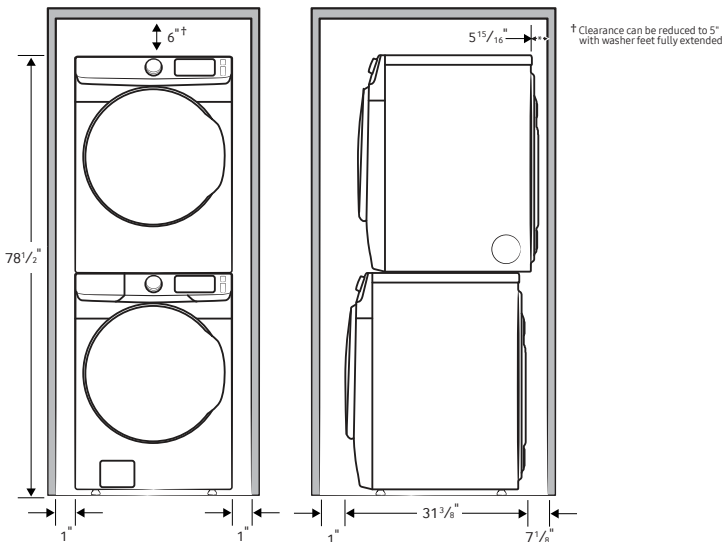

DVG45T6000P

SAMSUNG

Samsung 7.5 cu. ft. Gas Dryer with Sensor Dry

Installation Specifications

If the washer and dryer are installed together or the dryer alone, the closet front must have two unobstructed air openings for a combined minimum total area of 72-inch² (see stacked build below). Your washer alone does not require a specific air opening.

1. Alcove or closet installation

Minimum Clearance for Closet and Alcove Installations:

2. With stacked washer and dryer

Dimensions

Required Dimensions for Installation with Pedestal:

Actual color may vary. Design, specifications, and color availability are subject to change without notice. Non-metric weights and measurements are approximate.

©2021 Samsung Electronics America, Inc. 85 Challenger Road, Ridgefield Park, NJ 07660. Tel: 800-SAMSUNG. samsung.com. Samsung is a registered trademark of Samsung Electronics Co. Ltd.

3-Way Venting

10 Preset Drying Cycles:

Normal, Heavy Duty, Permanent Press, Activewear, Bedding, Delicates, Sanitize, Time Dry, Air Fluff, Quick Dry

9 Additional Drying Options:

Damp Alert, Wrinkle Prevent, Adjust Time (Up), Adjust Time (Down), Eco Dry, Child Lock, Smart Care, Sound, Drum Light

5 Temperature Levels:

High, Medium High, Medium, Medium Low, Low

5 Dry Levels:

Very Dry, More Dry, Normal Dry, Less Dry, Damp Dry

Warranty

One (1) Year Parts and Labor

Product Dimensions & Weight (WxHxD)

Dimensions: 27" x 38³/₄" x 31¹/₂"

Weight: 123 lbs

Shipping Dimensions & Weight (WxHxD)

Dimensions: 29³/₈" x 42⁹/₁₆" x 33¹/₂"

Weight: 130 lbs