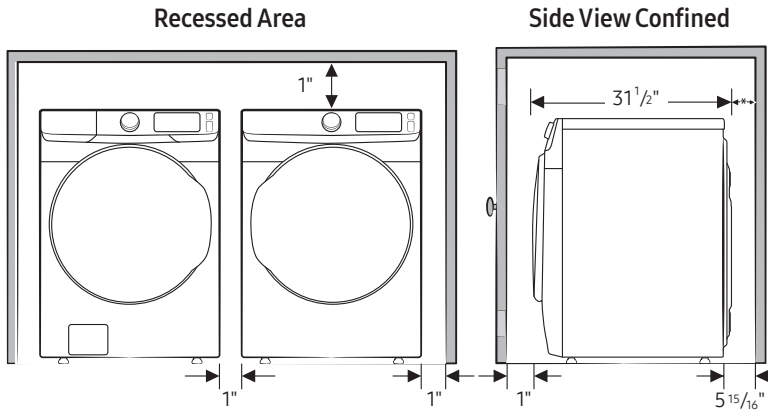

DVG45T6000P

SAMSUNG

Samsung 7.5 cu. ft. Gas Dryer with Sensor Dry

Installation Specifications

If the washer and dryer are installed together or the dryer alone, the closet front must have two unobstructed air openings for a combined minimum total area of 72-inch² (see stacked build below). Your washer alone does not require a specific air opening.

1. Alcove or closet installation

Minimum Clearance for Closet and Alcove Installations:

2. With stacked washer and dryer