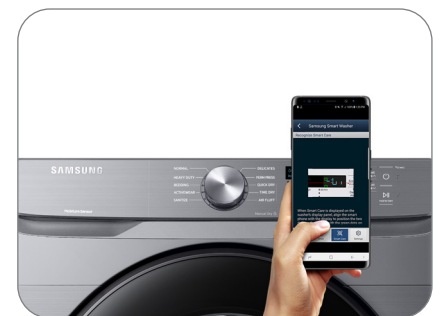

DVG45T6000P

SAMSUNG

Samsung 7.5 cu. ft. Gas Dryer with Sensor Dry

Signature Features

Sensor Dry

- Helps prevent over drying for optimal fabric care.

7.5 cu. ft. Large Capacity

- Fewer loads, less time in the laundry room, and more time doing the things you love.

10 Preset Drying Cycles

- More cycles to cover almost every drying need for your active family.

Available Colors

Sensor Dry

Smart Care

Features

- Sensor Dry
- 7.5 cu. ft. Large Capacity
- Smart Care¹
- Interior Drum Light
- Reversible Door
- 10 Preset Drying Cycles
- 9 Additional Drying Options
- 5 Temperature Levels
- 3-Way Venting
- LED Display: Ice Blue