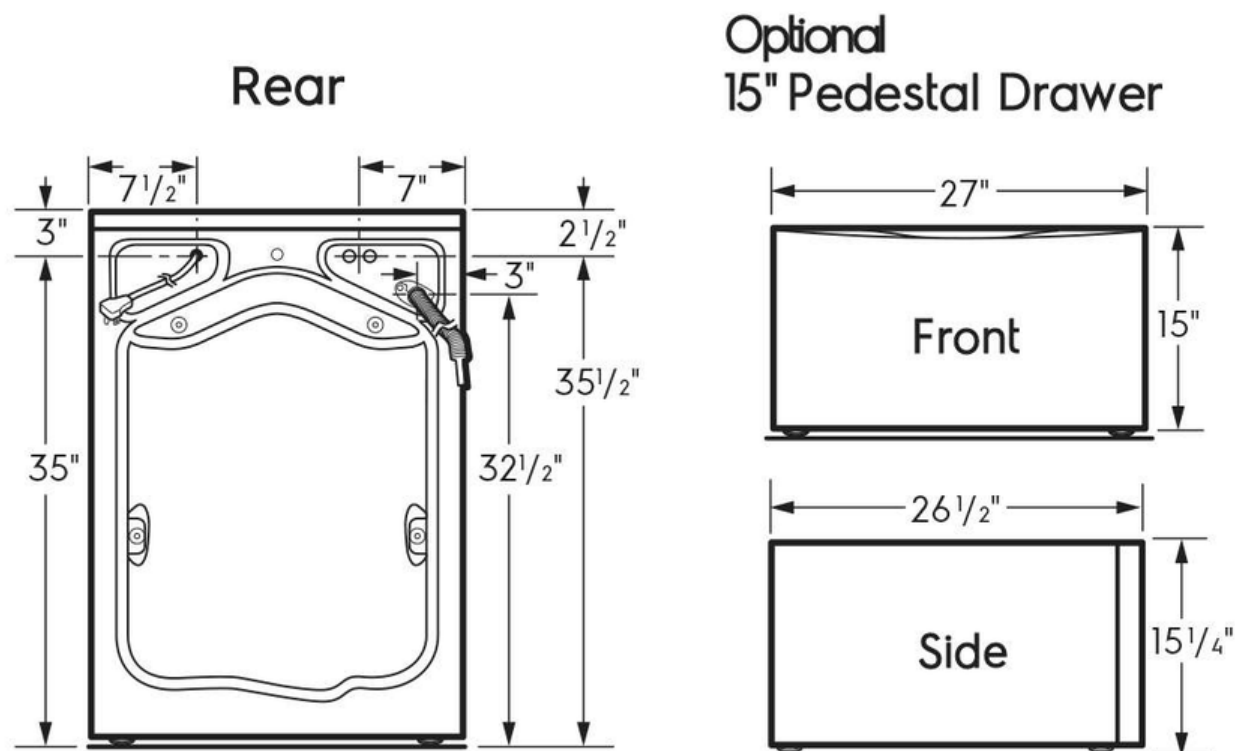

Electrolux

5.2 Cu.Ft. I.E.C Front Load Washer

ELFW7537AT, ELFW7537AW

Version : 06/21

High standards of quality at Electrolux Home Products, Inc. mean we are constantly working to improve our products. We reserve the right to change specifications or discontinue models without notice.

Electrolux Major Appliances, N.A.

USA • 10200 David Taylor Drive • Charlotte, NC 28262 • Charlotte, NC 28262 • 1-877-4electrolux (1-877-435-3287) • electroluxappliances.com

CANADA • 5855 Terry Fox Way • Mississauga, ON L5V 3E4 • 1-800-265-8352 • electroluxappliances.ca