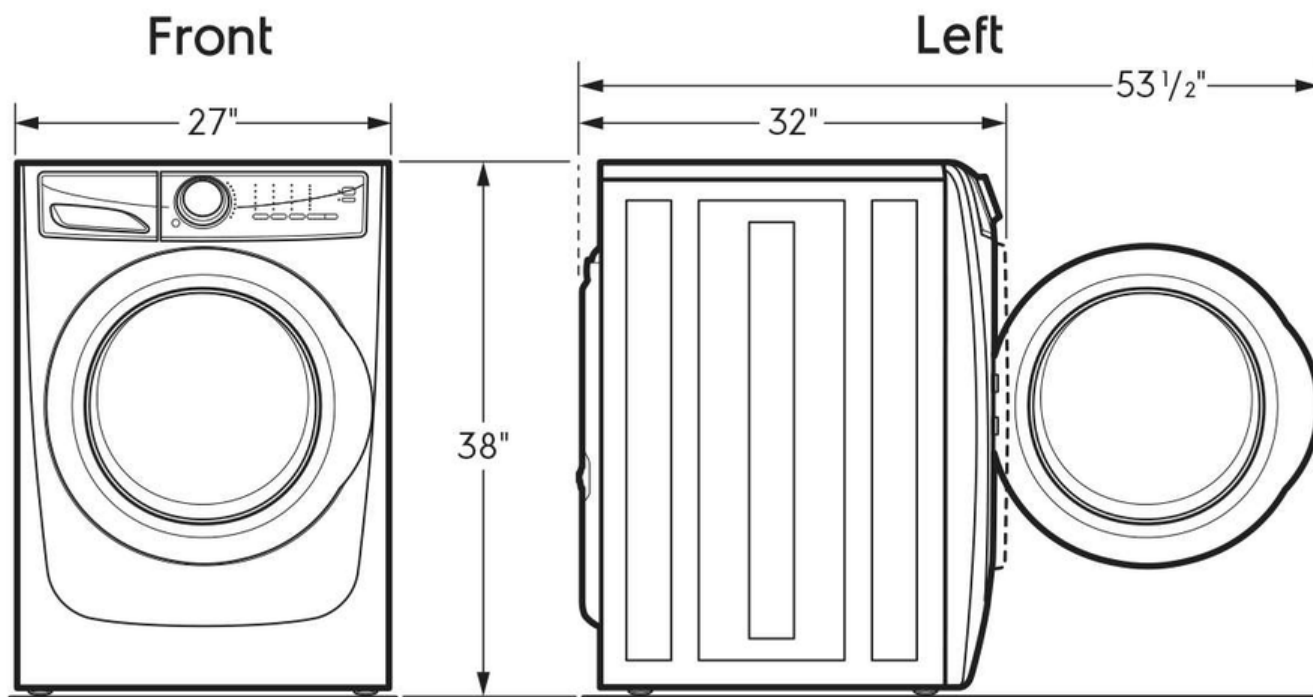

Electrolux

5.2 Cu.Ft. I.E.C Front Load Washer

ELFW7537AT, ELFW7537AW

Version : 06/21

High standards of quality at Electrolux Home Products, Inc. mean we are constantly working to improve our products. We reserve the right to change specifications or discontinue models without notice.

Electrolux Major Appliances, N.A.

USA • 10200 David Taylor Drive • Charlotte, NC 28262 • Charlotte, NC 28262 • 1-877-4electrolux (1-877-435-3287) • electroluxappliances.com

CANADA • 5855 Terry Fox Way • Mississauga, ON L5V 3E4 • 1-800-265-8352 • electroluxappliances.ca