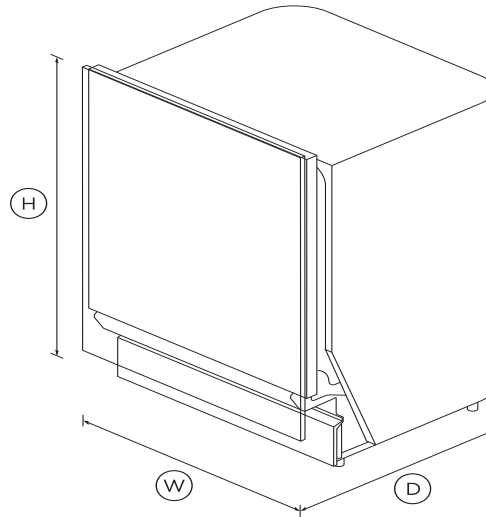

DIMENSIONS

Height	32 5/16 - 36 1/2"
Width	23 3/4"
Depth	22 3/4"

FEATURES & BENEFITS

Sized to suit

Install this fully integrated dishwasher to tall (American size) or short (Euro/ADA size) counter heights, ensuring minimal gaps. Customize with a front panel to match kitchen cabinetry.