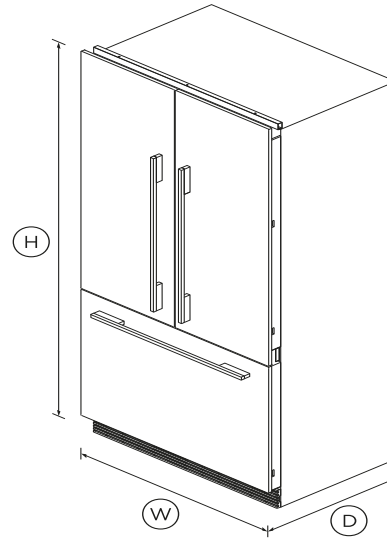

Integrated French Door Refrigerator Freezer, 36", Ice

Series 7 | Integrated

Panel Ready | French hinge

This large capacity refrigerator with bottom freezer seamlessly integrates into your kitchen, fitting flush into your cabinetry.

DIMENSIONS

Height	71 13/16"
Width	35 1/16"
Depth	23 3/4"

FEATURES & BENEFITS

ActiveSmart™ Foodcare

ActiveSmart™ Foodcare learns how you live. It's technology which understands how you use your fridge and adjusts temperature, airflow and humidity inside to help keep food fresher for longer.