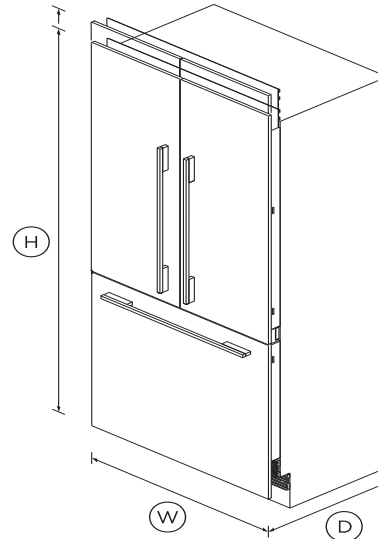

Integrated French Door Refrigerator Freezer, 36", Ice

Series 7 | Integrated

Panel Ready | French hinge

This large capacity refrigerator with bottom freezer seamlessly integrates into your kitchen, fitting flush into your cabinetry.

- ActiveSmart™ technology helps keep food fresher for longer by constantly maintaining the ideal temperature
- Customize with your own kitchen cabinetry or purchase our stainless steel door panel accessory
- Spacious bottom freezer with full extension drawer gives easy access to frozen goods
- Can be fitted for a height of 80 or 84 inches

DIMENSIONS

Height	79 13/16"
Width	35 1/16"
Depth	23 3/4"

FEATURES & BENEFITS

ActiveSmart™ Foodcare

ActiveSmart™ Foodcare learns how you live. It's technology which understands how you use your fridge and adjusts temperature, airflow and humidity inside to help keep food fresher for longer.