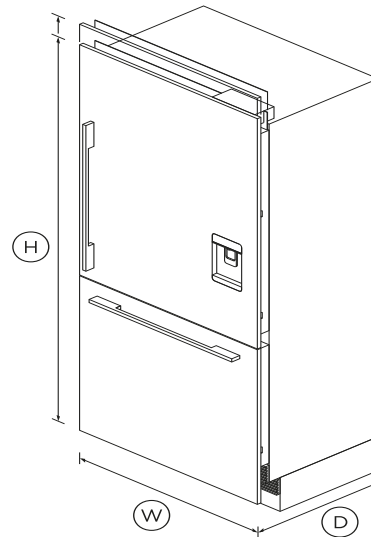

Integrated Refrigerator Freezer, 36", Ice & Water

Series 7 | Integrated

Panel Ready | Right Hinge

Choose a roomy refrigerator which fits flush into surrounding cabinetry. Add our stylish stainless steel panel with slimline water dispenser

- ActiveSmart™ technology helps keep food fresher for longer by constantly maintaining the ideal temperature
- Stainless steel door panel purchased separately - with water dispenser option available
- Spacious bottom freezer with full extension drawer, and Internal ice maker with boost for busy times
- Can be fitted for a height of 80 or 84 inches

DIMENSIONS

Height	79 13/16"
Width	35 1/16"
Depth	23 3/4"

FEATURES & BENEFITS

ActiveSmart™ Foodcare

ActiveSmart™ Foodcare learns how you live. It's technology which understands how you use your fridge and adjusts temperature, airflow and humidity inside to help keep food fresher for longer.