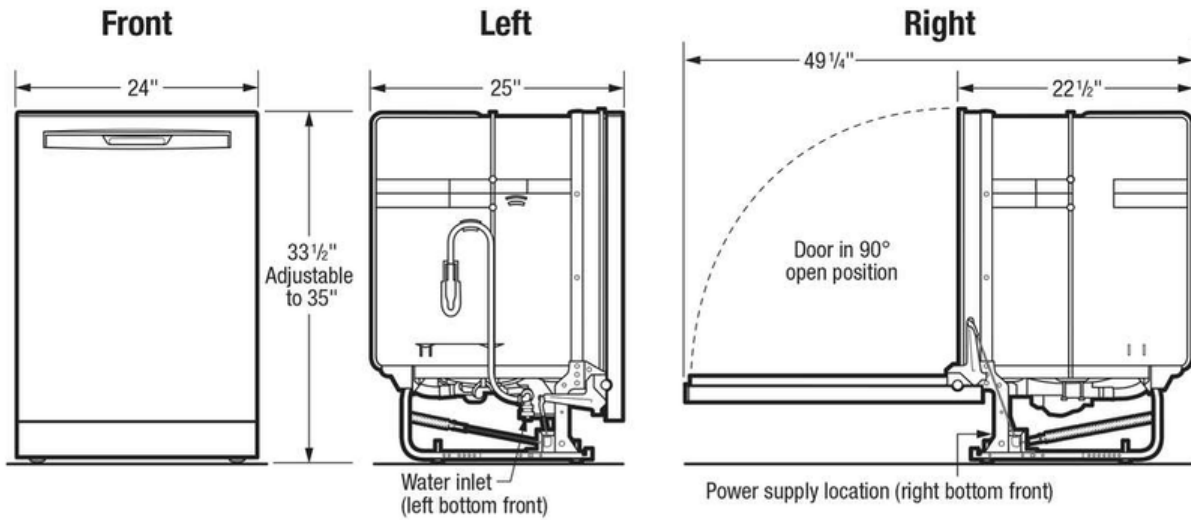

Frigidaire Gallery

24" Built-In Dish Dishwasher

GDPP4517AF, GDPP4517AD

Version : 01/22

Note: For planning purposes only. Always consult local and national electric, gas and plumbing codes.

Refer to Product Installation Guide for detailed installation instructions on the web at frigidaire.com / frigidaire.ca

Specifications subject to change. Accessories information available on the web at frigidaire.com / frigidaire.ca

USA • 10200 David Taylor Drive • Charlotte, NC 28262 • 1-800-FRIGIDAIRE • frigidaire.com

CANADA • 5855 Terry Fox Way • Mississauga, ON L5V 3E4 • 1-800-265-8352 • frigidaire.ca