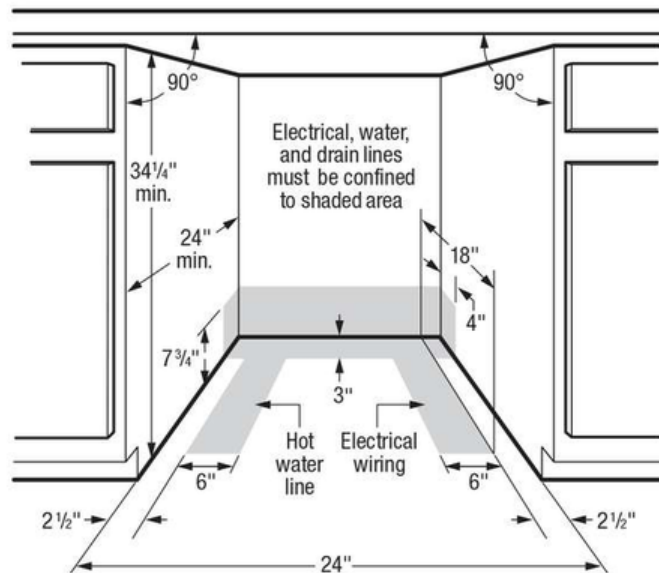

Frigidaire Gallery

24" Built-In Dish Dishwasher

GDPP4517AF, GDPP4517AD

Version : 01/22

Note: For planning purposes only. Always consult local and national electric, gas and plumbing codes.

Refer to Product Installation Guide for detailed installation instructions on the web at frigidaire.com / frigidaire.ca

Specifications subject to change. Accessories information available on the web at frigidaire.com / frigidaire.ca

USA • 10200 David Taylor Drive • Charlotte, NC 28262 • 1-800-FRIGIDAIRE • frigidaire.com

CANADA • 5855 Terry Fox Way • Mississauga, ON L5V 3E4 • 1-800-265-8352 • frigidaire.ca