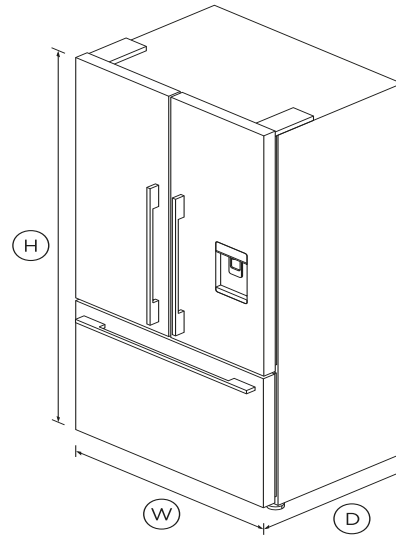

Freestanding French Door Refrigerator Freezer, 36", 20.1 cu ft, Ice & Water

Series 7 | Contemporary

Stainless Steel | French hinge

Designed for those who need plenty of flexible space for their cold and frozen food storage, with a stylish stainless steel finish.

- ActiveSmart™ helps keep food fresher for longer
- Bottom freezer drawer
- Brushed metal handles

DIMENSIONS

Height	70 15/32"
Width	35 7/16"
Depth	27 3/8"

FEATURES & BENEFITS

ActiveSmart™ Foodcare

ActiveSmart™ Foodcare learns how you live. It's technology which understands how you use your fridge and adjusts temperature, airflow and humidity inside to help keep food fresher for longer.