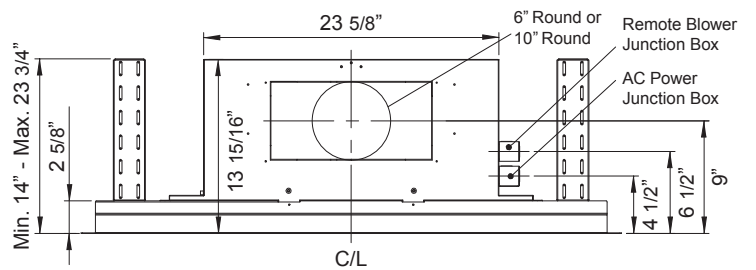

63" Stainless Steel

43" White

Includes Wireless Remote Control

Front*

Top

Side

*ALU-E43 has 2 panels, ALU-E63 has 3 panels

MODEL		ALU-E43CSX	ALU-E63CSX				
Stainless Steel		ALU-E43CWX	ALU-E63CWX				
White							
Size		43"	63"				
PERFORMANCE							
Internal Blower (CBI-290C)*		200-290 CFM, 1.4-3 sones	200-290 CFM, 1.4-3 sones				
Internal Blower (CBI-600A)*		240-600 CFM, 1.8-6 sones	240-600 CFM, 1.8-6 sones				
Internal Blower (PBI-1100B)*		500-1,100 CFM, 3.5-8 sones	500-1,100 CFM, 3.5-8 sones				
In-Line Blower (PBN-1000A)*		500-1,000 CFM, sones NA	500-1,000 CFM, sones NA				
External Blower (CBE-1000)*		500-1,000 CFM, sones NA	500-1,000 CFM, sones NA				
FEATURES							
Zephyr Connect App Compatible	Yes	Yes	Yes				
Alexa & Google Home Compatible	Yes	Yes	Yes				
Controls	Capacitive Touch	Capacitive Touch	Capacitive Touch				
Speed Levels	3	3	3				
Auto Delay-Off	Yes	Yes	Yes				
CleanAir Function**	Yes	Yes	Yes				
Lighting	BriteStrip™ LED x3 (10W)	BriteStrip™ LED x4 (10W)	BriteStrip™ LED x4 (10W)				
Tri-Level Lighting	Yes	Yes	Yes				
Filters	Aluminum Mesh x4	Aluminum Mesh x6	Aluminum Mesh x6				
Wireless Remote Control	Yes, RF	Yes, RF	Yes, RF				
Recirculating***	Yes	Yes	Yes				
ADA Compliant	Yes	Yes	Yes				
DUCT SPECIFICATIONS							
Vertical Internal Blower	6" (CBI), 10" (PBI)	6" (CBI), 10" (PBI)	6" (CBI), 10" (PBI)				
Vertical In-Line/External Blower	10"	10"	10"				
Horizontal Internal Blower	6" (CBI), 10" (PBI)	6" (CBI), 10" (PBI)	6" (CBI), 10" (PBI)				
Horizontal In-Line/External Blower	10"	10"	10"				
AC POWER							
Hood w/ CBI-290C	120V, 60Hz, Max. 1.05A	120V, 60Hz, Max. 1.05A	120V, 60Hz, Max. 1.05A				
Hood w/ CBI-600A	120V, 60Hz, Max. 3.05A	120V, 60Hz, Max. 3.05A	120V, 60Hz, Max. 3.05A				
Hood w/ PBI-1100B	120V, 60Hz, Max. 5.75A	120V, 60Hz, Max. 5.75A	120V, 60Hz, Max. 5.75A				
Hood w/ PBN-1000A	120V, 60Hz, Max. 5.75A	120V, 60Hz, Max. 5.75A	120V, 60Hz, Max. 5.75A				
Hood w/ CBE-1000	120V, 60Hz, Max. 6.55A	120V, 60Hz, Max. 6.55A	120V, 60Hz, Max. 6.55A				
OPTIONAL ACCESSORIES							
Recirculating Kit	ZRC-01LX	ZRC-01LX	ZRC-01LX				
Make-Up Air Kit	MUA006A (600 CFM) MUA008A (1,000 CFM) MUA010A (1,100 CFM)	MUA006A (600 CFM) MUA008A (1,000 CFM) MUA010A (1,100 CFM)	MUA006A (600 CFM) MUA008A (1,000 CFM) MUA010A (1,100 CFM)				
MOUNTING HEIGHT RANGE†		30" - 72"	30" - 72"				
WARRANTY		1 year parts, 1 year labor	1 year parts, 1 year labor				
CEILING HEIGHT	6'	6.5'	7'	7.5'	8'	8.5'	9'
MOUNTING HEIGHT‡	36"	42"	48"	54"	60"	66"	72"