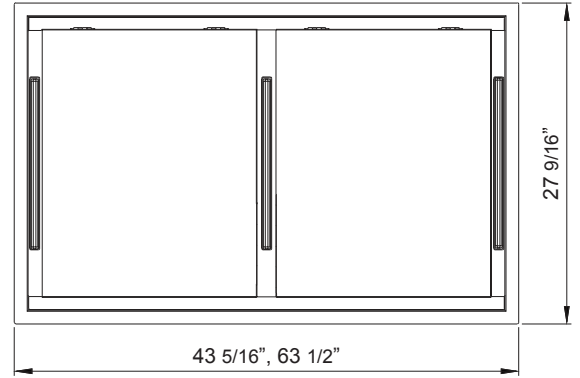

63" Stainless Steel

43" White

Includes Wireless Remote Control

Front*

Top

Side

*ALU-E43 has 2 panels, ALU-E63 has 3 panels

MODEL		ALU-E43CSX	ALU-E63CSX				
Stainless Steel		ALU-E43CWX	ALU-E63CWX				
White							
Size		43"	63"				
PERFORMANCE							
Internal Blower (CBI-290C)*		200-290 CFM, 1.4-3 sones	200-290 CFM, 1.4-3 sones				
Internal Blower (CBI-600A)*		240-600 CFM, 1.8-6 sones	240-600 CFM, 1.8-6 sones				
Internal Blower (PBI-1100B)*		500-1,100 CFM, 3.5-8 sones	500-1,100 CFM, 3.5-8 sones				
In-Line Blower (PBN-1000A)*		500-1,000 CFM, sones NA	500-1,000 CFM, sones NA				
External Blower (CBE-1000)*		500-1,000 CFM, sones NA	500-1,000 CFM, sones NA				
FEATURES							
Zephyr Connect App Compatible	Yes	Yes	Yes				
Alexa & Google Home Compatible	Yes	Yes	Yes				
Controls	Capacitive Touch	Capacitive Touch	Capacitive Touch				
Speed Levels	3	3	3				
Auto Delay-Off	Yes	Yes	Yes				
CleanAir Function**	Yes	Yes	Yes				
Lighting	BriteStrip™ LED x3 (10W)	BriteStrip™ LED x4 (10W)	BriteStrip™ LED x4 (10W)				
Tri-Level Lighting	Yes	Yes	Yes				
Filters	Aluminum Mesh x4	Aluminum Mesh x6	Aluminum Mesh x6				
Wireless Remote Control	Yes, RF	Yes, RF	Yes, RF				
Recirculating***	Yes	Yes	Yes				
ADA Compliant	Yes	Yes	Yes				
DUCT SPECIFICATIONS							
Vertical Internal Blower	6" (CBI), 10" (PBI)	6" (CBI), 10" (PBI)	6" (CBI), 10" (PBI)				
Vertical In-Line/External Blower	10"	10"	10"				
Horizontal Internal Blower	6" (CBI), 10" (PBI)	6" (CBI), 10" (PBI)	6" (CBI), 10" (PBI)				
Horizontal In-Line/External Blower	10"	10"	10"				
AC POWER							
Hood w/ CBI-290C	120V, 60Hz, Max. 1.05A	120V, 60Hz, Max. 1.05A	120V, 60Hz, Max. 1.05A				
Hood w/ CBI-600A	120V, 60Hz, Max. 3.05A	120V, 60Hz, Max. 3.05A	120V, 60Hz, Max. 3.05A				
Hood w/ PBI-1100B	120V, 60Hz, Max. 5.75A	120V, 60Hz, Max. 5.75A	120V, 60Hz, Max. 5.75A				
Hood w/ PBN-1000A	120V, 60Hz, Max. 5.75A	120V, 60Hz, Max. 5.75A	120V, 60Hz, Max. 5.75A				
Hood w/ CBE-1000	120V, 60Hz, Max. 6.55A	120V, 60Hz, Max. 6.55A	120V, 60Hz, Max. 6.55A				
OPTIONAL ACCESSORIES							
Recirculating Kit	ZRC-01LX	ZRC-01LX	ZRC-01LX				
Make-Up Air Kit	MUA006A (600 CFM) MUA008A (1,000 CFM) MUA010A (1,100 CFM)	MUA006A (600 CFM) MUA008A (1,000 CFM) MUA010A (1,100 CFM)	MUA006A (600 CFM) MUA008A (1,000 CFM) MUA010A (1,100 CFM)				
MOUNTING HEIGHT RANGE†		30" - 72"	30" - 72"				
WARRANTY		1 year parts, 1 year labor	1 year parts, 1 year labor				
CEILING HEIGHT	6'	6.5'	7'	7.5'	8'	8.5'	9'
MOUNTING HEIGHT‡	36"	42"	48"	54"	60"	66"	72"