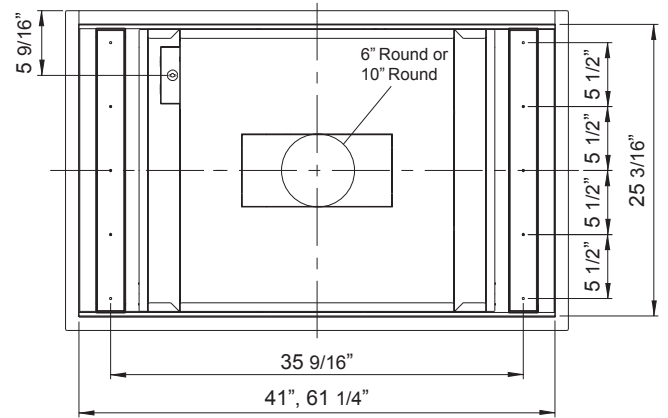

63" Stainless Steel

43" White

Includes Wireless Remote Control

Front*

Top

Side

*ALU-E43 has 2 panels, ALU-E63 has 3 panels

MODEL		ALU-E43CSX	ALU-E63CSX				
Stainless Steel		ALU-E43CWX	ALU-E63CWX				
White							
Size		43"	63"				
PERFORMANCE							
Internal Blower (CBI-290C)*		200-290 CFM, 1.4-3 sones	200-290 CFM, 1.4-3 sones				
Internal Blower (CBI-600A)*		240-600 CFM, 1.8-6 sones	240-600 CFM, 1.8-6 sones				
Internal Blower (PBI-1100B)*		500-1,100 CFM, 3.5-8 sones	500-1,100 CFM, 3.5-8 sones				
In-Line Blower (PBN-1000A)*		500-1,000 CFM, sones NA	500-1,000 CFM, sones NA				
External Blower (CBE-1000)*		500-1,000 CFM, sones NA	500-1,000 CFM, sones NA				
FEATURES							
Zephyr Connect App Compatible	Yes	Yes	Yes				
Alexa & Google Home Compatible	Yes	Yes	Yes				
Controls	Capacitive Touch	Capacitive Touch	Capacitive Touch				
Speed Levels	3	3	3				
Auto Delay-Off	Yes	Yes	Yes				
CleanAir Function**	Yes	Yes	Yes				
Lighting	BriteStrip™ LED x3 (10W)	BriteStrip™ LED x4 (10W)	BriteStrip™ LED x4 (10W)				
Tri-Level Lighting	Yes	Yes	Yes				
Filters	Aluminum Mesh x4	Aluminum Mesh x6	Aluminum Mesh x6				
Wireless Remote Control	Yes, RF	Yes, RF	Yes, RF				
Recirculating***	Yes	Yes	Yes				
ADA Compliant	Yes	Yes	Yes				
DUCT SPECIFICATIONS							
Vertical Internal Blower	6" (CBI), 10" (PBI)	6" (CBI), 10" (PBI)	6" (CBI), 10" (PBI)				
Vertical In-Line/External Blower	10"	10"	10"				
Horizontal Internal Blower	6" (CBI), 10" (PBI)	6" (CBI), 10" (PBI)	6" (CBI), 10" (PBI)				
Horizontal In-Line/External Blower	10"	10"	10"				
AC POWER							
Hood w/ CBI-290C	120V, 60Hz, Max. 1.05A	120V, 60Hz, Max. 1.05A	120V, 60Hz, Max. 1.05A				
Hood w/ CBI-600A	120V, 60Hz, Max. 3.05A	120V, 60Hz, Max. 3.05A	120V, 60Hz, Max. 3.05A				
Hood w/ PBI-1100B	120V, 60Hz, Max. 5.75A	120V, 60Hz, Max. 5.75A	120V, 60Hz, Max. 5.75A				
Hood w/ PBN-1000A	120V, 60Hz, Max. 5.75A	120V, 60Hz, Max. 5.75A	120V, 60Hz, Max. 5.75A				
Hood w/ CBE-1000	120V, 60Hz, Max. 6.55A	120V, 60Hz, Max. 6.55A	120V, 60Hz, Max. 6.55A				
OPTIONAL ACCESSORIES							
Recirculating Kit	ZRC-01LX	ZRC-01LX	ZRC-01LX				
Make-Up Air Kit	MUA006A (600 CFM) MUA008A (1,000 CFM) MUA010A (1,100 CFM)	MUA006A (600 CFM) MUA008A (1,000 CFM) MUA010A (1,100 CFM)	MUA006A (600 CFM) MUA008A (1,000 CFM) MUA010A (1,100 CFM)				
MOUNTING HEIGHT RANGE†		30" - 72"	30" - 72"				
WARRANTY		1 year parts, 1 year labor	1 year parts, 1 year labor				
CEILING HEIGHT	6'	6.5'	7'	7.5'	8'	8.5'	9'
MOUNTING HEIGHT‡	36"	42"	48"	54"	60"	66"	72"