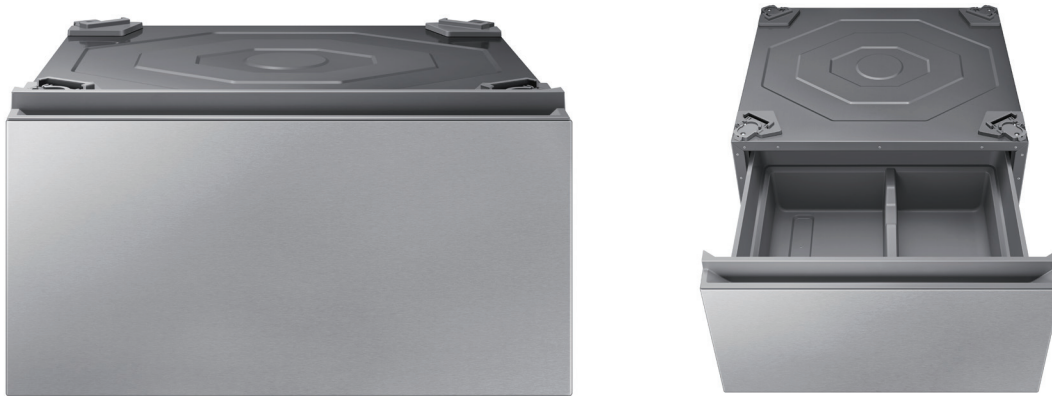

WE502N

SAMSUNG

Bespoke 27" Laundry Pedestal with Storage Drawer

Signature Features:

- Beautiful, flat panel design creates a seamless, integrated look with any Bespoke laundry set.
- Compatible with Samsung Bespoke 27" wide Front Load washers and dryers.
- Elevates your washer and dryer by more than a foot, for easier loading and unloading – no more bending.
- Provides an easily accessible storage drawer for your laundry cleaning supplies.

Available Colors

Product Dimensions & Weight (WxHxD)

Dimensions: 27" x 15" x 29"

Weight: 45.9 lbs

Shipping Dimensions & Weight (WxHxD)

Dimensions: 30" x 16^{13/16}" x 32^{13/16}"

Weight: 52.7 lbs

Color

Silver Steel

Brushed Black

Brushed Navy

Forest Green

Model

WE502NT

WE502NV

WE502ND