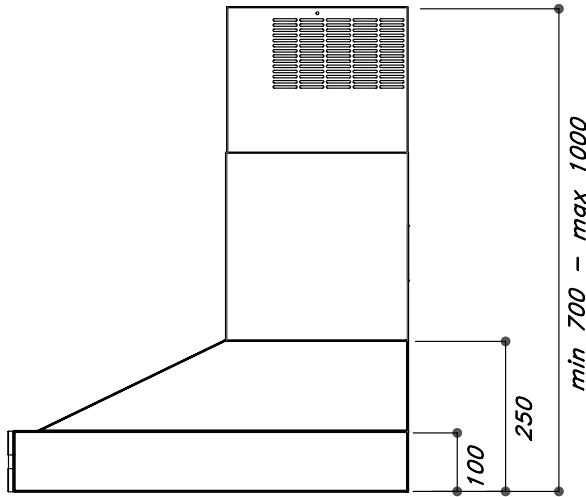

110 INDUCTION: C1-I

CORNUFÉ SERIES HOOD

CORNUFÉ 110 HOOD: H1

- 1100 W x 650 D x 700 H (mm)
- 43.3 W x 25.6 D x 27.5 H (inches)
- Traditional wall-mounted chimney hood
- Available in all color and trim options
- 4-Speed Variable Motor
- One 600 CFM blower – unobstructed air flow with $\varnothing 6''$ duct
- Remote Control and In-Hood Activation Controls
- Three 20W high-intensity Halogen lights
- 2 dishwasher-safe baffle filters with grease capture system
- Voltage: 120v; 60Hz, total rating: 425W, 3.6 AMP
- Telescopic flue cover extends to maximum hood height of 39.3" (1000 mm)

CORNUFÉ SERIES DETAILS & ACCESSORIES

CLASSIC COLORS

N	Matte Black
M	Gloss Black
I	Stainless Steel
W	Pure White

ÉTOILE COLORS

P	Morning Dew
G	Graphite
O	Ocean
H	Wintersky

ARCHIVED COLORS (Available until June 2023)

V	Ivory
D	Dark Navy Blue
R	Royal Blue
L	Provence Blue

SUZANNE KASLER COLOR COLLECTION (Available until June 2023)

T	Liberte (Special order)
C	Blanc
A	Tapestry
Q	Roquefort

TRIM OPTIONS

	Trim	Accents	Rails
N	Stainless Steel	Satin Chrome	Stainless Steel
F	Stainless Steel	Polished Brass	Polished Brass
P	Stainless Steel	Polished Chrome	Polished Stainless Steel

Note: The Polished Brass Trim is natural, non coated metal and will patina over time.

ACCESSORIES:

Part Number	Description
09KIRSIR01	Recirculating kit for CornuFé Hood
P030292	CornuFé 110 Extra Flat Rack

Please confirm inventory status at time of order.