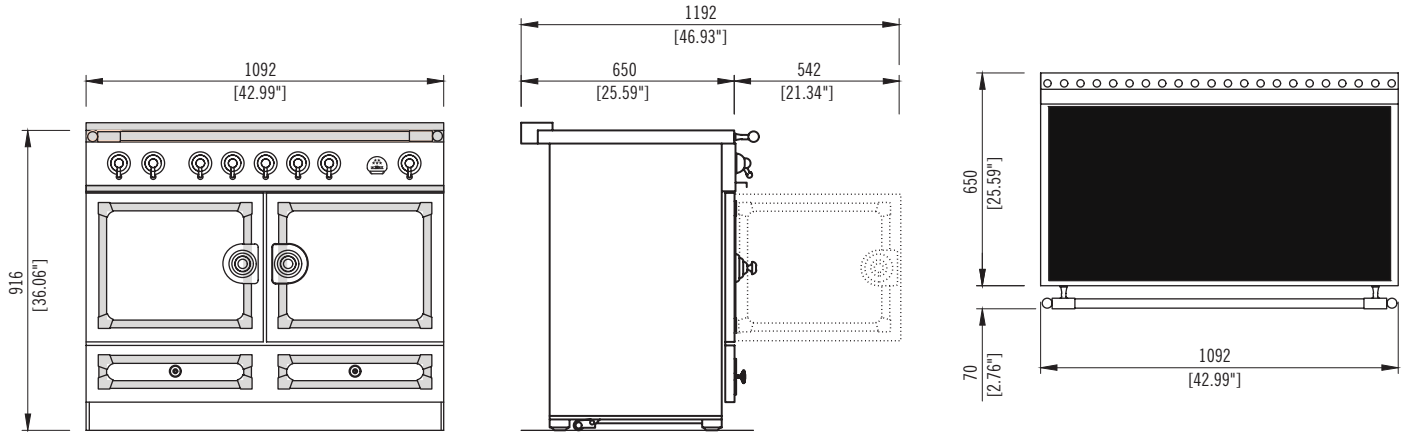

110 INDUCTION: C1-I

The original CornuFé range, this 43" range is your first La Cornue love. available in sixteen colors and three trim accent choices of Polished Brass, Satin Chrome and Polished Chrome. The CornuFé 110 features two electric convection ovens, one of which is a seven mode multifunction oven, the other an electric convection oven, a five zone powerful induction cooktop constructed of durable ceramic glass that easily wipes clean, and one large storage drawer.

SPECIFICATIONS

CORNUFÉ 110 INDUCTION: c1-i

1092 W x 720 D x 915 (942 max) H (mm)
 43 W x 28.6 D x 36.3 (36.9 max) H (inches)
 350 lb. uncrated 465 lb. crated
 High-performance 5 zone induction cooktop
 Double electric convection ovens

Ovens:

French side-swing enameled steel doors
 2 Electric Convection Ovens, one of which features 7 cooking modes
 4 Interior Oven Racks Included (2 flat racks, 2 dropped racks)
 2 Enamel Baking Trays and 1 Trivet
 Left Oven: 430 W x 370 D x 380 H (mm)
 16.9 W x 14.6 D x 15 H (inches)
 2.2 cubic feet
 Right Oven: 430 W x 370 D x 410 H (mm)
 16.9 W x 14.6 D x 16.2 H (inches)
 2.39 cubic feet