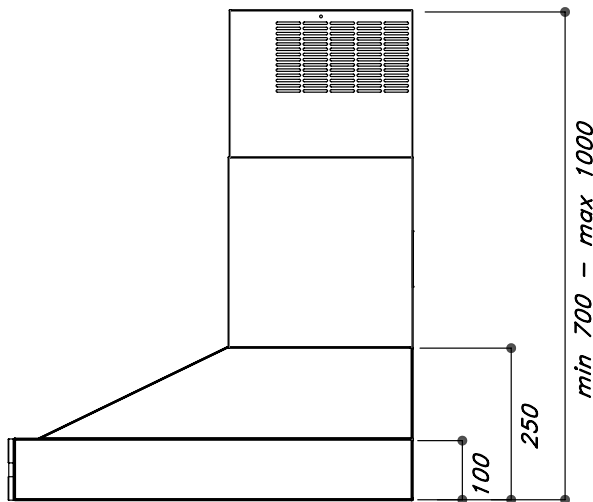

CORNUFÉ 90 ALBERTINE: H9 & CORNUFÉ 110: H1

CORNUFÉ 90 HOOD: H9

900 W x 650 D x 700 H (mm)
 35.4 W x 25.6 D x 27.5 H (inches)
 Traditional wall-mounted chimney hood
 Available in all color and trim options
 4-Speed Variable Motor
 One 600 CFM blower – unobstructed air flow with Ø6" duct
 Remote Control and In-Hood Activation Controls
 Three 20W high-intensity lights
 2 dishwasher-safe baffle filters with grease capture system
 Voltage: 120v; 60Hz, total rating: 425W, 3.6 AMP
 Telescopic flue cover extends to maximum hood height of 39.3" (1000 mm)

CORNUFÉ 110 HOOD: H1

1100 W x 650 D x 700 H (mm)
 43.3 W x 25.6 D x 27.5 H (inches)
 Traditional wall-mounted chimney hood
 Available in all color and trim options
 4-Speed Variable Motor
 One 600 CFM blower – unobstructed air flow with Ø6" duct
 Remote Control and In-Hood Activation Controls
 Three 20W high-intensity Halogen lights
 2 dishwasher-safe baffle filters with grease capture system
 Voltage: 120v; 60Hz, total rating: 425W, 3.6 AMP
 Telescopic flue cover extends to maximum hood height of 39.37" (1000 mm)