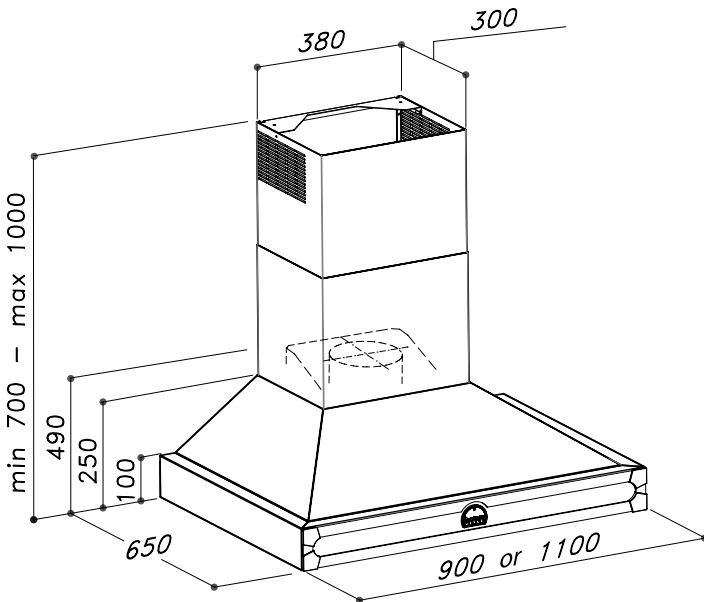

CORNUFÉ 90 ALBERTINE: H9 & CORNUFÉ 110: H1

CORNUFÉ 90 HOOD: H9

900 W x 650 D x 700 H (mm)
 35.4 W x 25.6 D x 27.5 H (inches)
 Traditional wall-mounted chimney hood
 Available in all color and trim options
 4-Speed Variable Motor
 One 600 CFM blower – unobstructed air flow with Ø6" duct
 Remote Control and In-Hood Activation Controls
 Three 20W high-intensity lights
 2 dishwasher-safe baffle filters with grease capture system
 Voltage: 120v; 60Hz, total rating: 425W, 3.6 AMP
 Telescopic flue cover extends to maximum hood height of 39.3" (1000 mm)

CORNUFÉ 110 HOOD: H1

1100 W x 650 D x 700 H (mm)
 43.3 W x 25.6 D x 27.5 H (inches)
 Traditional wall-mounted chimney hood
 Available in all color and trim options
 4-Speed Variable Motor
 One 600 CFM blower – unobstructed air flow with Ø6" duct
 Remote Control and In-Hood Activation Controls
 Three 20W high-intensity Halogen lights
 2 dishwasher-safe baffle filters with grease capture system
 Voltage: 120v; 60Hz, total rating: 425W, 3.6 AMP
 Telescopic flue cover extends to maximum hood height of 39.37" (1000 mm)