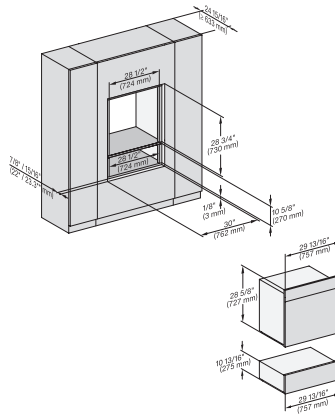

Safety	
Appliance cooling system and cool touch front	•
Safety cut-out	•
System lock	•
Vapor cooling system	•
Sensor lock	•
Technical data	
No. of rack levels	4
Appliance dimensions (W x H x D) in in. (mm)	29 7/8 (757) x 24 1/2 (620) x 22 5/8 (573)
Labeling of rack levels	•
Door hinge side	Bottom
Door hinge side	unten
Oven interior lighting	BrilliantLight
Oven mode temperatures in °F (°C)	85-575 °F (30-300 °C)
Niche width min. in inches (mm)	28 5/8 (724)
Niche width min. in inches (mm)	724
Niche width max. in inches (mm)	28 5/8 (724)
Niche width max. in inches (mm)	724
Niche height min. in inches (mm)	24 1/8 (610)
Niche height min. in inches (mm)	610
Niche height max. in inches (mm)	24 1/4 (615)
Niche height max. in inches (mm)	615
Niche depth in in. (mm)	610
Niche depth in in. (mm)	24 1/8 (610)
Appliance width in in. (mm)	29 7/8 (757)
Appliance width in in. (mm)	757
Appliance width in in. (mm)	29 7/8 (757)
Appliance height in in. (mm)	24 1/2 (620)
Appliance height in in. (mm)	619.5
Appliance height in in. (mm)	24 1/2 (620)
Appliance depth in in. (mm)	22 5/8 (573)
Appliance depth in in. (mm)	573
Appliance depth in in. (mm)	22 5/8 (573)
Dimensions (W x H x D) in mm	
Weight in lbs. (kg)	111 (50.1)
Weight in lbs. (kg)	110.45 (50.1)
Weight in lbs. (kg)	111 (50.1)
Total connected load in kW	2.80-3.70
Power Rating in V	0
Usable voltage range in V	240/208
Frequency in Hz	60
Number of phases	2
Fuse rating in A	20
Connection wire with plug	•
Length of power cord in in. (m)	2
Length of water inlet hose in ft. (m)	3.0
Length of water inlet hose in ft. (m)	9 (3.0)
Length of water drain hose in ft. (m)	3.0
Length of water drain hose in ft. (m)	9 (3.0)
Replacing bulbs	Customer Service

## DGC 7885

30" Combi-Steam Oven XXL with DirectWater plus  
for steam cooking, baking, roasting with roast probe + menu cooking.

H 6x80 BP, ESW 6x80, H 6x80-2BP, DGC7x8x, H7x8x, ESW7x80, H 2x8x Fitting Combi, Installation drawing, Flush inset, NA