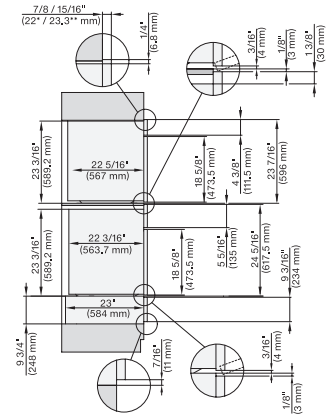

DGC7x8(X), H2x80BP, H7x8xBP, ESW7x80, side view, 30 Zoll, Flush inset, combi, XXL, 650, ESW30

7/8" – 22" mm – Glass, 15/16" – 23.3" mm – Stainless steel

DC7x8x, ESW7x70, EVS7670 Einbau, 30 Zoll, Flush inset, combi, XXL,

7/8" – 22" mm – Glass, 15/16" – 23.3" mm – Stainless steel

DGC7x8x, H2x80BP, H7x8xBP(X), side view, 30 Zoll, Proud, combi, XXL 650

7/8" – 22" mm – Glass, 15/16" – 23.3" mm – Stainless steel

## DGC 7885

30" Combi-Steam Oven XXL with DirectWater plus  
for steam cooking, baking, roasting with roast probe + menu cooking.

DGC7x8x, ESW7x70, EVS7670, side view, 30 Zoll. Proud, combi, XXL

7/8" – 22" mm – Glass, 15/16" – 23.3" mm – Stainless steel

DGC7x8x, ESW7x80, side view, 30 Zoll, Proud, combi, XXL

7/8" – 22" mm – Glass, 15/16" – 23.3" mm – Stainless steel

DGC786x+EBA7868, DGC7x8x, ESW7x70, EVS7670, side view, 30 Zoll, Proud, combi, XXL

7/8" – 22" mm – Glass, 15/16" – 23.3" mm – Stainless steel