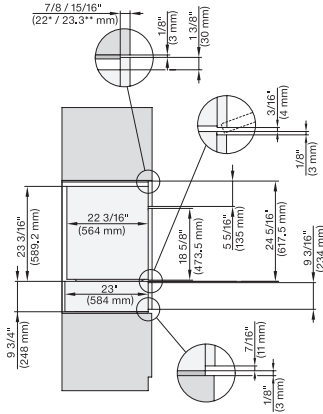

DGX7xxx(+EBA7848), Installation, 30 Zoll, Flush inset, wide front, XXL

A – Cut-out (1 9/16" x 19 11/16" / 40 mm x 500 mm) in the bottom of the cabinet for power cord and ventilation, – Electrical and water supplies are recommended to be placed in adjacent cabinetry., Additional cabinet depth is required when placing the electrical and water supplies behind the appliance., E = Electric connection

DGC7x8x, H7x6x+EBA7868, side view, 30 Zoll, Flush inset, combi, XXL, 650S

7/8" – 22" mm – Glass, 15/16" – 23.3\*\* mm – Stainless steel

7/8" – 22" mm – Glass, 15/16" – 23.3" mm – Stainless steel

DGC7x8x, ESW7x70, EVS7670, side view, 30 Zoll, Flush inset, combi, XXL

7/8" – 22" mm – Glass, 15/16" – 23.3" mm – Stainless steel

DGC7x8x, ESW7x80, side view, 30 Zoll, Flush inset, combi, XXL

7/8" – 22" mm – Glass, 15/16" – 23.3" mm – Stainless steel

DGC786x+EBA7868, DGC7x8x, ESW7x70, EVS7670, side view, 30 Zoll, Flush inset, combi, XXL

7/8" – 22" mm – Glass, 15/16" – 23.3" mm – Stainless steel