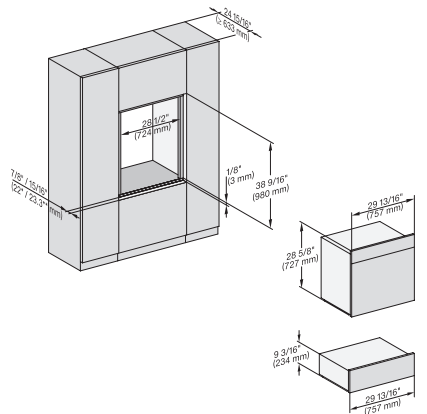

7/8" – 22" mm – Glass, 15/16" – 23.3" mm – Stainless steel

DGC7x8x, ESW7x70, EVS7670, side view, 30 Zoll, Flush inset, combi, XXL

7/8" – 22" mm – Glass, 15/16" – 23.3" mm – Stainless steel

DGC7x8x, ESW7x80, side view, 30 Zoll, Flush inset, combi, XXL

7/8" – 22" mm – Glass, 15/16" – 23.3" mm – Stainless steel

DGC786x+EBA7868, DGC7x8x, ESW7x70, EVS7670, side view, 30 Zoll, Flush inset, combi, XXL

7/8" – 22" mm – Glass, 15/16" – 23.3" mm – Stainless steel

DGC7x8(X), H2x80BP, H7x8xBP, ESW7x80, side view, 30 Zoll, Flush inset, combi, XXL, 650, ESW30

7/8" – 22" mm – Glass, 15/16" – 23.3" mm – Stainless steel

DC7x8x, ESW7x70, EVS7670 Einbau, 30 Zoll, Flush inset, combi, XXL,