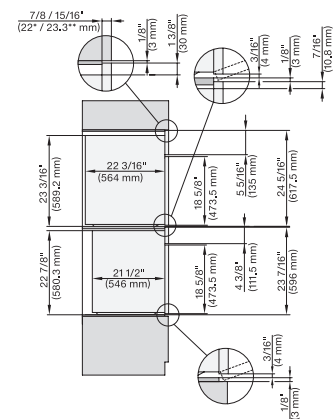

DGC7x8x(X), Einbau, 30 Zoll, Flush inset, XXL

7/8" – 22" mm – Glass, 15/16" – 23.3\*\* mm – Stainless steel

DGC7x8x(X), Einbau, 30 Zoll, Flush inset, wide front, XXL

7/8" – 22" mm – Glass, 15/16" – 23.3\*\* mm – Stainless steel

DGC7x8x(X)+EBA6808, Installation, 30 Zoll, Flush inset, XXL

A – Cut-out (1 9/16" x 19 11/16" / 40 mm x 500 mm) in the bottom of the cabinet for power cord and ventilation, – Electrical and water supplies are recommended to be placed in adjacent cabinetry., Additional cabinet depth is required when placing the electrical and water supplies behind the appliance., E = Electric connection

DGX7xxx(+EBA7848), Installation, 30 Zoll, Flush inset, wide front, XXL

A – Cut-out (1 9/16" x 19 11/16" / 40 mm x 500 mm) in the bottom of the cabinet for power cord and ventilation, – Electrical and water supplies are recommended to be placed in adjacent cabinetry., Additional cabinet depth is required when placing the electrical and water supplies behind the appliance., E = Electric connection