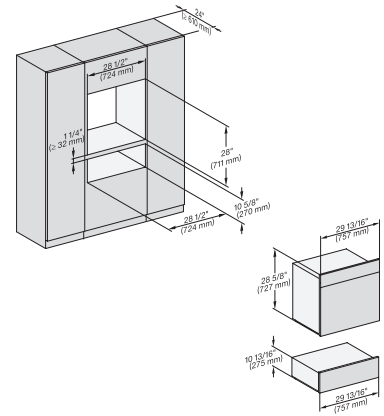

H6x80BP, ESW6x80, H6x80-2BP, DGC7xxx, H2x80BP, H7x80BPX, ESW7x80, Fitting Combi, Installation drawing, Proud, NA