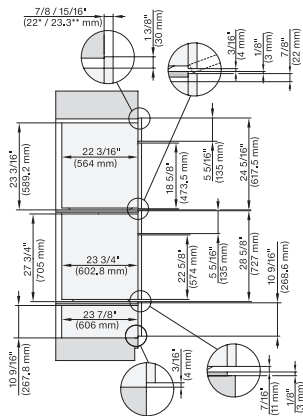

DGC7x8(X), H2x80BP, H7x8xBP, ESW7x80, side view, 30 Zoll, Flush inset, combi, XXL, 650, ESW30

7/8" – 22" mm – Glass, 15/16" – 23.3" mm – Stainless steel

DC7x8x, ESW7x70, EVS7670 Einbau, 30 Zoll, Flush inset, combi, XXL,

7/8" – 22" mm – Glass, 15/16" – 23.3" mm – Stainless steel

DGC7x8x, H2x80BP, H7x8xBP(X), side view, 30 Zoll, Proud, combi, XXL 650

7/8" – 22" mm – Glass, 15/16" – 23.3" mm – Stainless steel

## DGC 7885

30" Combi-Steam Oven XXL with DirectWater plus  
for steam cooking, baking, roasting with roast probe + menu cooking.

DGC7x8x, ESW7x70, EVS7670, side view, 30 Zoll. Proud, combi, XXL

7/8" – 22" mm – Glass, 15/16" – 23.3" mm – Stainless steel

DGC7x8x, ESW7x80, side view, 30 Zoll, Proud, combi, XXL

7/8" – 22" mm – Glass, 15/16" – 23.3" mm – Stainless steel

DGC786x+EBA7868, DGC7x8x, ESW7x70, EVS7670, side view, 30 Zoll, Proud, combi, XXL

7/8" – 22" mm – Glass, 15/16" – 23.3" mm – Stainless steel