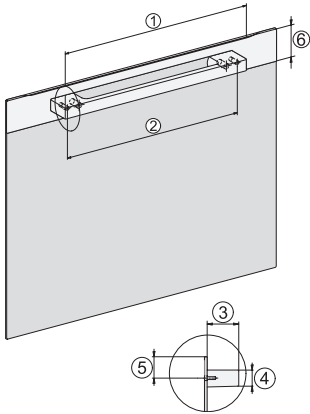

DGC7x8x(X), H2x80BP, H7x8xBP(X), ESW7x80, side view, 30 Zoll, Proud, combi, XXL, 650

7/8" – 22" mm – Glass, 15/16" – 23.3" mm – Stainless steel

DGC7x8x, ESW7x70, EVS7670, Einbau, 30 Zoll, Proud, combi, XXL

7/8" – 22" mm – Glass, 15/16" – 23.3" mm – Stainless steel

DGC7x8x, ESW7x70, EVS7670, Einbau, 30 Zoll, Proud, combi, wide front, XXL

DGC 7885

30" Combi-Steam Oven XXL with DirectWater plus  
for steam cooking, baking, roasting with roast probe + menu cooking.