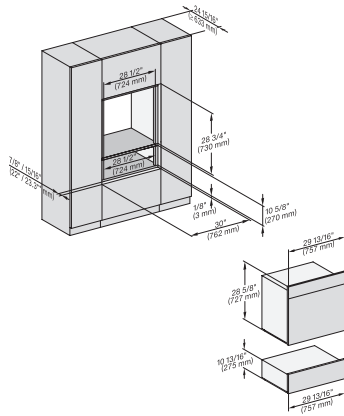

DGC 7885

30" Combi-Steam Oven XXL with DirectWater plus
for steam cooking, baking, roasting with roast probe + menu cooking.

H 6x80 BP, ESW 6x80, H 6x80-2BP, DGC7x8x, H7x8x, ESW7x80, H 2x8x Fitting Combi, Installation drawing, Flush inset, NA