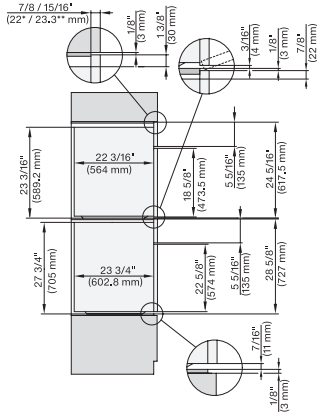

DGC 7885

30" Combi-Steam Oven XXL with DirectWater plus
for steam cooking, baking, roasting with roast probe + menu cooking.

DGC7x8x, H2x80BP, H7x8xBP(X), side view, 30 Zoll, Flush inset, combi, XXL 650

7/8" – 22" mm – Glass, 15/16" – 23.3" mm – Stainless steel