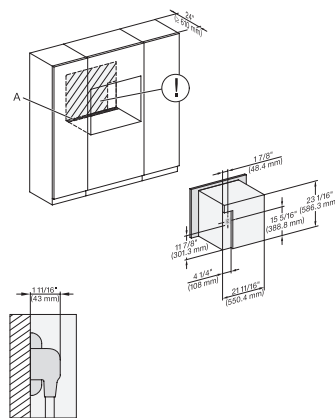

H 6x80 BP, ESW 6x80, H 6x80-2BP, NA7000 Fitting Combi wide front, Installation drawing, Proud, NA

DGC7x8x, side view, 30 Zoll, Proud

7/8" - 22\* mm - Glass, 15/16" - 23.3\*\* mm - Stainless steel

DGC7x8x(X), Einbau, 30 Zoll, Proud, XXL

DGC7x8x, Einbau, 30 Zoll, Proud, wide front, XXL,

DGC786x(+EBA6808), DGC7x8x, Installation, 30 Zoll, Proud, XXL,

A - Cut-out (1 9/16" x 11 11/16" / 40 mm x 500 mm) in the bottom of the cabinet for power cord and ventilation, - Electrical and water supplies are recommended to be placed in adjacent cabinetry., Additional cabinet depth is required when placing the electrical and water supplies behind the appliance., E = Electric connection

DGC786x(+EBA7848), DGC7x8x, Installation, 30 Zoll, Proud, wide front, XXL,

A - Cut-out (1 9/16" x 11 11/16" / 40 mm x 500 mm) in the bottom of the cabinet for power cord and ventilation, - Electrical and water supplies are recommended to be placed in adjacent cabinetry., Additional cabinet depth is required when placing the electrical and water supplies behind the appliance., E = Electric connection