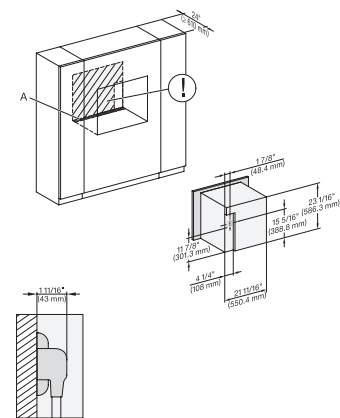

H 6x80 BP, ESW 6x80, H 6x80-2BP, NA7000 Fitting Combi wide front, Installation drawing, Proud, NA

DGC7x8x, side view, 30 Zoll, Proud

7/8" - 22\* mm - Glass, 15/16" - 23.3\*\* mm - Stainless steel

DGC7x8x(X), Einbau, 30 Zoll, Proud, XXL

DGC7x8x, Einbau, 30 Zoll, Proud, wide front, XXL,

DGC786x(+EBA6808), DGC7x8x, Installation, 30 Zoll, Proud, XXL,

A - Cut-out (1 9/16" x 11 11/16" / 40 mm x 500 mm) in the bottom of the cabinet for power cord and ventilation, - Electrical and water supplies are recommended to be placed in adjacent cabinetry., Additional cabinet depth is required when placing the electrical and water supplies behind the appliance., E = Electric connection

DGC786x(+EBA7848), DGC7x8x, Installation, 30 Zoll, Proud, wide front, XXL,

A - Cut-out (1 9/16" x 11 11/16" / 40 mm x 500 mm) in the bottom of the cabinet for power cord and ventilation, - Electrical and water supplies are recommended to be placed in adjacent cabinetry., Additional cabinet depth is required when placing the electrical and water supplies behind the appliance., E = Electric connection