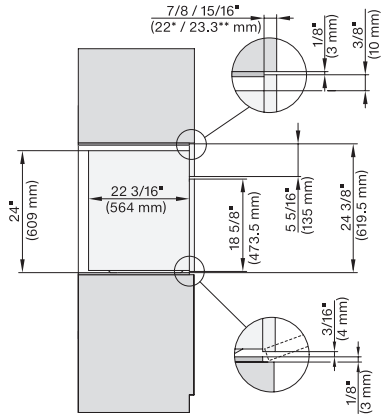

DGC 7885

30" Combi-Steam Oven XXL with DirectWater plus
for steam cooking, baking, roasting with roast probe + menu cooking.

DGC7x8x(X), side view, 30 Zoll, Flush inset, XXL

7/8" – 22" mm – Glass, 15/16" – 23.3** mm – Stainless steel