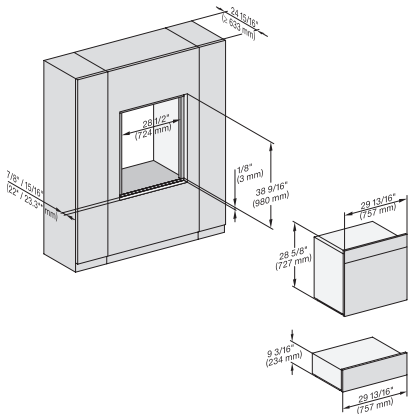

7/8" – 22" mm – Glass, 15/16" – 23.3" mm – Stainless steel

DGC7x8x, ESW7x70, EVS7670, side view, 30 Zoll, Flush inset, combi, XXL

7/8" – 22" mm – Glass, 15/16" – 23.3" mm – Stainless steel

DGC7x8x, ESW7x80, side view, 30 Zoll, Flush inset, combi, XXL

7/8" – 22" mm – Glass, 15/16" – 23.3" mm – Stainless steel

DGC786x+EBA7868, DGC7x8x, ESW7x70, EVS7670, side view, 30 Zoll, Flush inset, combi, XXL

7/8" – 22" mm – Glass, 15/16" – 23.3" mm – Stainless steel

DGC7x8(X), H2x80BP, H7x8xBP, ESW7x80, side view, 30 Zoll, Flush inset, combi, XXL, 650, ESW30

7/8" – 22" mm – Glass, 15/16" – 23.3" mm – Stainless steel

DC7x8x, ESW7x70, EVS7670 Einbau, 30 Zoll, Flush inset, combi, XXL,

7/8" – 22" mm – Glass, 15/16" – 23.3" mm – Stainless steel

DGC7x8x, ESW7x70, EVS7670, Einbau, 30 Zoll, Flush inset, combi, wide front, XXL

7/8" – 22" mm – Glass, 15/16" – 23.3" mm – Stainless steel

DGC7x8x, H7x6xBP+EBA7848, side view, 30 Zoll, Proud, combi, XXL, 650S