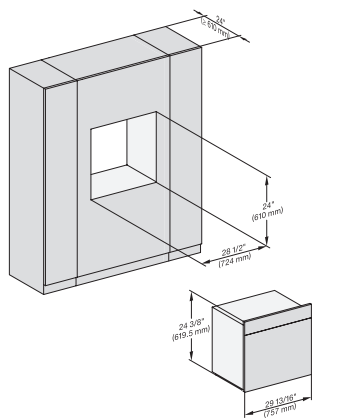

H 6x80 BP, ESW 6x80, H 6x80-2BP, NA7000 Fitting Combi wide front, Installation drawing, Proud, NA

DGC7x8x, side view, 30 Zoll, Proud

7/8" - 22\* mm - Glass, 15/16" - 23.3\*\* mm - Stainless steel

DGC7x8x(X), Einbau, 30 Zoll, Proud, XXL

DGC7x8x, Einbau, 30 Zoll, Proud, wide front, XXL,

DGC786x(+EBA6808), DGC7x8x, Installation, 30 Zoll, Proud, XXL,

A - Cut-out (1 9/16" x 11 11/16" / 40 mm x 500 mm) in the bottom of the cabinet for power cord and ventilation, - Electrical and water supplies are recommended to be placed in adjacent cabinetry., Additional cabinet depth is required when placing the electrical and water supplies behind the appliance., E = Electric connection

DGC786x(+EBA7848), DGC7x8x, Installation, 30 Zoll, Proud, wide front, XXL,

A - Cut-out (1 9/16" x 11 11/16" / 40 mm x 500 mm) in the bottom of the cabinet for power cord and ventilation, - Electrical and water supplies are recommended to be placed in adjacent cabinetry., Additional cabinet depth is required when placing the electrical and water supplies behind the appliance., E = Electric connection