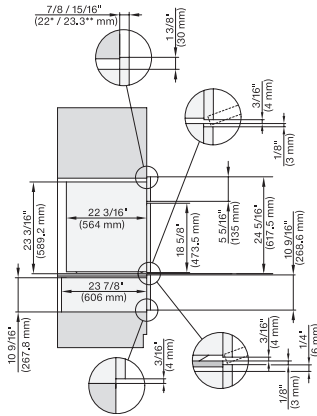

DGC7x8x, ESW7x80, side view, 30 Zoll, Proud, combi, XXL

7/8" – 22" mm – Glass, 15/16" – 23.3" mm – Stainless steel