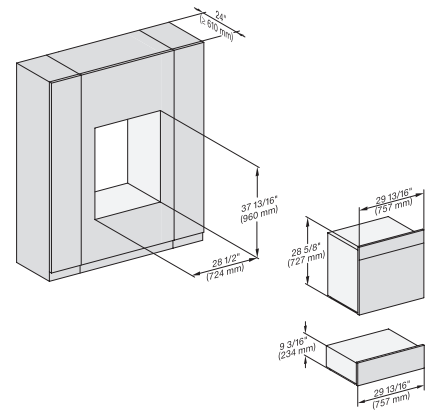

DGC7x8x, ESW7x70, EVS7670, Einbau, 30 Zoll, Proud, combi, wide front, XXL