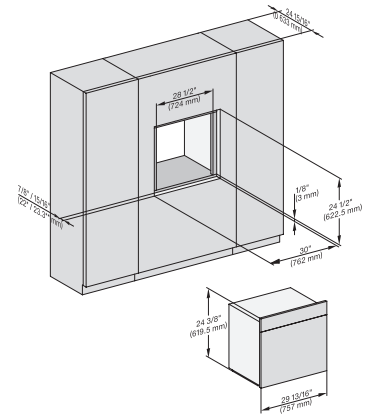

DGC786x(+EBA7848), DGC7x8x, Installation, 30 Zoll, Proud, wide front, XXL,

A - Cut-out (1 9/16" x 11 11/16" / 40 mm x 500 mm) in the bottom of the cabinet for power cord and ventilation, - Electrical and water supplies are recommended to be placed in adjacent cabinetry., Additional cabinet depth is required when placing the electrical and water supplies behind the appliance., E = Electric connection

## DGC 7885

30" Combi-Steam Oven XXL with DirectWater plus  
for steam cooking, baking, roasting with roast probe + menu cooking.

DGC7x8x(X), side view, 30 Zoll, Flush inset, XXL

7/8" – 22" mm – Glass, 15/16" – 23.3\*\* mm – Stainless steel

DGC7x8x(X), Einbau, 30 Zoll, Flush inset, XXL

7/8" – 22" mm – Glass, 15/16" – 23.3\*\* mm – Stainless steel

DGC7x8x(X), Einbau, 30 Zoll, Flush inset, wide front, XXL

7/8" – 22" mm – Glass, 15/16" – 23.3\*\* mm – Stainless steel

DGC7x8x(X)+EBA6808, Installation, 30 Zoll, Flush inset, XXL

A – Cut-out (1 9/16" x 19 11/16" / 40 mm x 500 mm) in the bottom of the cabinet for power cord and ventilation, – Electrical and water supplies are recommended to be placed in adjacent cabinetry., Additional cabinet depth is required when placing the electrical and water supplies behind the appliance., E = Electric connection