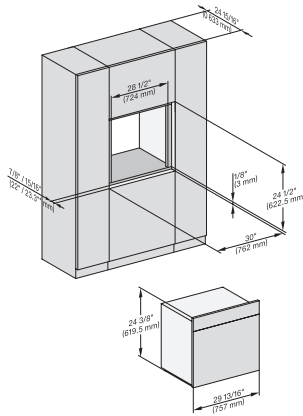

DGC7x8x, Einbau, 30 Zoll, Proud, wide front, XXL,

DGC786x(+EBA6808), DGC7x8x, Installation, 30 Zoll, Proud, XXL,

A - Cut-out (1 9/16" x 11 11/16" / 40 mm x 500 mm) in the bottom of the cabinet for power cord and ventilation, - Electrical and water supplies are recommended to be placed in adjacent cabinetry., Additional cabinet depth is required when placing the electrical and water supplies behind the appliance., E = Electric connection

DGC786x(+EBA7848), DGC7x8x, Installation, 30 Zoll, Proud, wide front, XXL,

A - Cut-out (1 9/16" x 11 11/16" / 40 mm x 500 mm) in the bottom of the cabinet for power cord and ventilation, - Electrical and water supplies are recommended to be placed in adjacent cabinetry., Additional cabinet depth is required when placing the electrical and water supplies behind the appliance., E = Electric connection

DGC7x8x(X), Einbau, 30 Zoll, Flush inset, XXL

7/8" – 22" mm – Glass, 15/16" – 23.3\*\* mm – Stainless steel

DGC7x8x(X), Einbau, 30 Zoll, Flush inset, wide front, XXL

7/8" – 22" mm – Glass, 15/16" – 23.3\*\* mm – Stainless steel

DGC7x8x(X)+EBA6808, Installation, 30 Zoll, Flush inset, XXL

A – Cut-out (1 9/16" x 19 11/16" / 40 mm x 500 mm) in the bottom of the cabinet for power cord and ventilation, – Electrical and water supplies are recommended to be placed in adjacent cabinetry., Additional cabinet depth is required when placing the electrical and water supplies behind the appliance., E = Electric connection