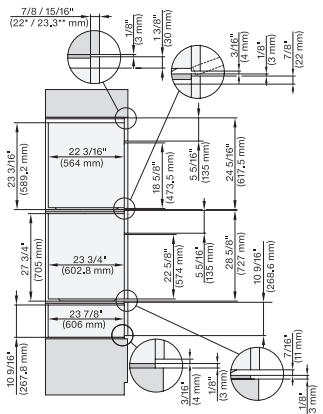

7/8" – 22" mm – Glass, 15/16" – 23.3" mm – Stainless steel

DGC7x8x, ESW7x70, EVS7670, side view, 30 Zoll, Flush inset, combi, XXL

7/8" – 22" mm – Glass, 15/16" – 23.3" mm – Stainless steel

DGC7x8x, ESW7x80, side view, 30 Zoll, Flush inset, combi, XXL

7/8" – 22" mm – Glass, 15/16" – 23.3" mm – Stainless steel

DGC786x+EBA7868, DGC7x8x, ESW7x70, EVS7670, side view, 30 Zoll, Flush inset, combi, XXL

7/8" – 22" mm – Glass, 15/16" – 23.3" mm – Stainless steel

DGC7x8(X), H2x80BP, H7x8xBP, ESW7x80, side view, 30 Zoll, Flush inset, combi, XXL, 650, ESW30

7/8" – 22" mm – Glass, 15/16" – 23.3" mm – Stainless steel

DC7x8x, ESW7x70, EVS7670 Einbau, 30 Zoll, Flush inset, combi, XXL,