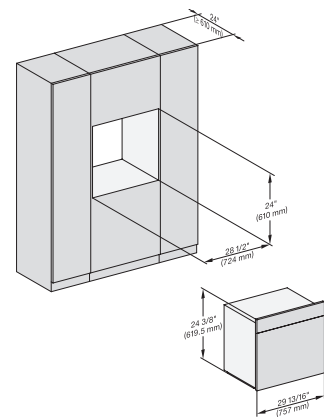

H 6x80 BP, ESW 6x80, H 6x80-2BP, DGC 7x8x, H 2x80BP, H 7x80 BP/BPX, ESW 7x80 Installation drawing, Flush inset, NA

H6x80BP, ESW6x80, H6x80-2BP, DGC7xxx, H2x80BP, H7x80BPX, ESW7x80, Fitting Combi, Installation drawing, Proud, NA

H 6x80 BP, ESW 6x80, H 6x80-2BP, NA7000 Fitting Combi wide front, Installation drawing, Proud, NA

DGC7x8x, side view, 30 Zoll, Proud

7/8" - 22\* mm - Glass, 15/16" - 23.3\*\* mm - Stainless steel

DGC7x8x(X), Einbau, 30 Zoll, Proud, XXL

DGC7x8x, Einbau, 30 Zoll, Proud, wide front, XXL,

DGC786x(+EBA6808), DGC7x8x, Installation, 30 Zoll, Proud, XXL,

A - Cut-out (1 9/16" x 11 11/16" / 40 mm x 500 mm) in the bottom of the cabinet for power cord and ventilation, - Electrical and water supplies are recommended to be placed in adjacent cabinetry., Additional cabinet depth is required when placing the electrical and water supplies behind the appliance., E = Electric connection