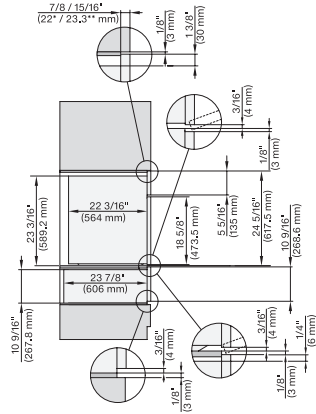

DGC7x8x, H7x6x+EBA7868, side view, 30 Zoll, Flush inset, combi, XXL, 650S

7/8" – 22" mm – Glass, 15/16" – 23.3\*\* mm – Stainless steel

7/8" – 22" mm – Glass, 15/16" – 23.3" mm – Stainless steel

DGC7x8x, ESW7x70, EVS7670, side view, 30 Zoll, Flush inset, combi, XXL

7/8" – 22" mm – Glass, 15/16" – 23.3" mm – Stainless steel

DGC7x8x, ESW7x80, side view, 30 Zoll, Flush inset, combi, XXL

7/8" – 22" mm – Glass, 15/16" – 23.3" mm – Stainless steel

DGC786x+EBA7868, DGC7x8x, ESW7x70, EVS7670, side view, 30 Zoll, Flush inset, combi, XXL

7/8" – 22" mm – Glass, 15/16" – 23.3" mm – Stainless steel

DGC7x8(X), H2x80BP, H7x8xBP, ESW7x80, side view, 30 Zoll, Flush inset, combi, XXL, 650, ESW30

7/8" – 22" mm – Glass, 15/16" – 23.3" mm – Stainless steel

DC7x8x, ESW7x70, EVS7670 Einbau, 30 Zoll, Flush inset, combi, XXL,