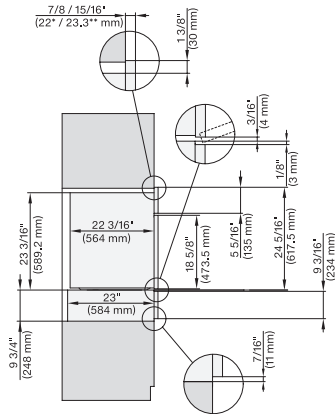

DGC 7885

30" Combi-Steam Oven XXL with DirectWater plus
for steam cooking, baking, roasting with roast probe + menu cooking.

DGC7x8x, ESW7x70, EVS7670, side view, 30 Zoll. Proud, combi, XXL

7/8" – 22" mm – Glass, 15/16" – 23.3" mm – Stainless steel