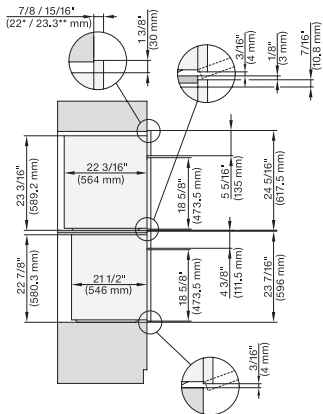

7/8" – 22" mm – Glass, 15/16" – 23.3" mm – Stainless steel

DGC7x8x, ESW7x70, EVS7670, side view, 30 Zoll, Flush inset, combi, XXL

7/8" – 22" mm – Glass, 15/16" – 23.3" mm – Stainless steel

DGC7x8x, ESW7x80, side view, 30 Zoll, Flush inset, combi, XXL

7/8" – 22" mm – Glass, 15/16" – 23.3" mm – Stainless steel

DGC786x+EBA7868, DGC7x8x, ESW7x70, EVS7670, side view, 30 Zoll, Flush inset, combi, XXL

7/8" – 22" mm – Glass, 15/16" – 23.3" mm – Stainless steel

DGC7x8(X), H2x80BP, H7x8xBP, ESW7x80, side view, 30 Zoll, Flush inset, combi, XXL, 650, ESW30

7/8" – 22" mm – Glass, 15/16" – 23.3" mm – Stainless steel

DC7x8x, ESW7x70, EVS7670 Einbau, 30 Zoll, Flush inset, combi, XXL,

7/8" – 22" mm – Glass, 15/16" – 23.3" mm – Stainless steel

DGC7x8x, ESW7x70, EVS7670, Einbau, 30 Zoll, Flush inset, combi, wide front, XXL

7/8" – 22" mm – Glass, 15/16" – 23.3" mm – Stainless steel

DGC7x8x, H7x6xBP+EBA7848, side view, 30 Zoll, Proud, combi, XXL, 650S