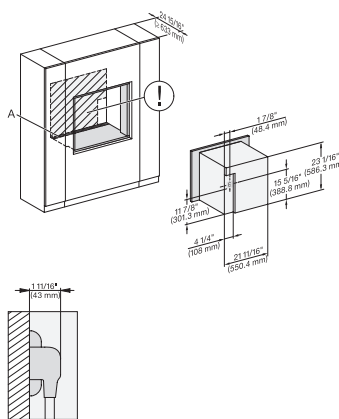

DGC786x(+EBA7848), DGC7x8x, Installation, 30 Zoll, Proud, wide front, XXL,

A - Cut-out (1 9/16" x 11 11/16" / 40 mm x 500 mm) in the bottom of the cabinet for power cord and ventilation, - Electrical and water supplies are recommended to be placed in adjacent cabinetry., Additional cabinet depth is required when placing the electrical and water supplies behind the appliance., E = Electric connection

DGC7x8x(X), Einbau, 30 Zoll, Flush inset, XXL

7/8" – 22" mm – Glass, 15/16" – 23.3\*\* mm – Stainless steel

DGC7x8x(X), Einbau, 30 Zoll, Flush inset, wide front, XXL

7/8" – 22" mm – Glass, 15/16" – 23.3\*\* mm – Stainless steel

DGC7x8x(X)+EBA6808, Installation, 30 Zoll, Flush inset, XXL

A – Cut-out (1 9/16" x 19 11/16" / 40 mm x 500 mm) in the bottom of the cabinet for power cord and ventilation, – Electrical and water supplies are recommended to be placed in adjacent cabinetry., Additional cabinet depth is required when placing the electrical and water supplies behind the appliance., E = Electric connection

DGX7xxx(+EBA7848), Installation, 30 Zoll, Flush inset, wide front, XXL

A – Cut-out (1 9/16" x 19 11/16" / 40 mm x 500 mm) in the bottom of the cabinet for power cord and ventilation, – Electrical and water supplies are recommended to be placed in adjacent cabinetry., Additional cabinet depth is required when placing the electrical and water supplies behind the appliance., E = Electric connection