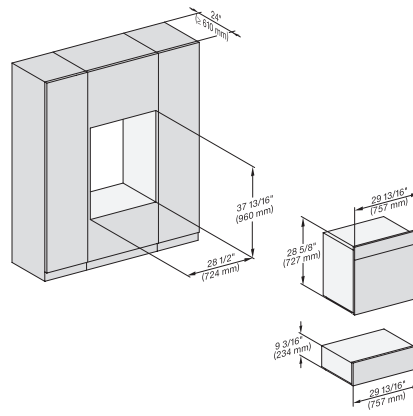

DGC7x8x, ESW7x80, side view, 30 Zoll, Proud, combi, XXL

7/8" – 22" mm – Glass, 15/16" – 23.3" mm – Stainless steel

DGC786x+EBA7868, DGC7x8x, ESW7x70, EVS7670, side view, 30 Zoll, Proud, combi, XXL

7/8" – 22" mm – Glass, 15/16" – 23.3" mm – Stainless steel

DGC7x8x(X), H2x80BP, H7x8xBP(X), ESW7x80, side view, 30 Zoll, Proud, combi, XXL, 650

7/8" – 22" mm – Glass, 15/16" – 23.3" mm – Stainless steel

DGC7x8x, ESW7x70, EVS7670, Einbau, 30 Zoll, Proud, combi, XXL