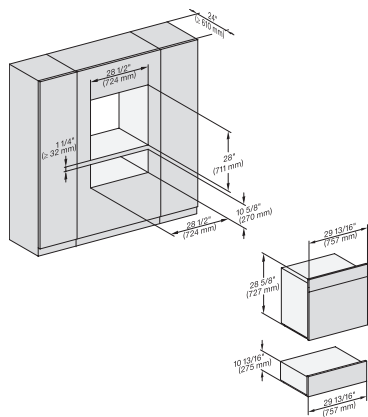

## DGC 7885

30" Combi-Steam Oven XXL with DirectWater plus  
for steam cooking, baking, roasting with roast probe + menu cooking.

H 6x80 BP, ESW 6x80, H 6x80-2BP, DGC7x8x, H7x8x, ESW7x80, H 2x8x Fitting Combi, Installation drawing, Flush inset, NA

H 6x80 BP, ESW 6x80, H 6x80-2BP, NA7000 Fitting Combi wide front, Installation drawing, Proud, NA

DGC7x8x, side view, 30 Zoll, Proud

7/8" - 22\* mm - Glass, 15/16" - 23.3\*\* mm - Stainless steel

DGC7x8x(X), Einbau, 30 Zoll, Proud, XXL

DGC7x8x, Einbau, 30 Zoll, Proud, wide front, XXL,

DGC786x(+EBA6808), DGC7x8x, Installation, 30 Zoll, Proud, XXL,

A - Cut-out (1 9/16" x 11 11/16" / 40 mm x 500 mm) in the bottom of the cabinet for power cord and ventilation, - Electrical and water supplies are recommended to be placed in adjacent cabinetry., Additional cabinet depth is required when placing the electrical and water supplies behind the appliance., E = Electric connection