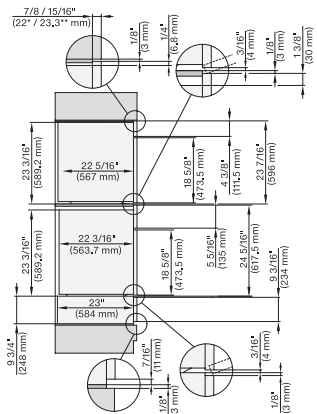

7/8" – 22" mm – Glass, 15/16" – 23.3" mm – Stainless steel

DGC7x8x, ESW7x70, EVS7670, side view, 30 Zoll, Flush inset, combi, XXL

7/8" – 22" mm – Glass, 15/16" – 23.3" mm – Stainless steel

DGC7x8x, ESW7x80, side view, 30 Zoll, Flush inset, combi, XXL

7/8" – 22" mm – Glass, 15/16" – 23.3" mm – Stainless steel

DGC786x+EBA7868, DGC7x8x, ESW7x70, EVS7670, side view, 30 Zoll, Flush inset, combi, XXL

7/8" – 22" mm – Glass, 15/16" – 23.3" mm – Stainless steel

DGC7x8(X), H2x80BP, H7x8xBP, ESW7x80, side view, 30 Zoll, Flush inset, combi, XXL, 650, ESW30

7/8" – 22" mm – Glass, 15/16" – 23.3" mm – Stainless steel

DC7x8x, ESW7x70, EVS7670 Einbau, 30 Zoll, Flush inset, combi, XXL,