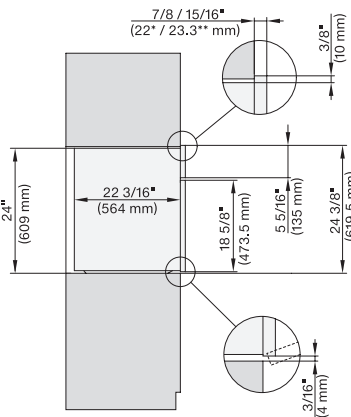

Safety	
Appliance cooling system and cool touch front	•
Safety cut-out	•
System lock	•
Vapor cooling system	•
Sensor lock	•
Technical data	
No. of rack levels	4
Appliance dimensions (W x H x D) in in. (mm)	29 7/8 (757) x 24 1/2 (620) x 22 5/8 (573)
Labeling of rack levels	•
Door hinge side	Bottom
Door hinge side	unten
Oven interior lighting	BrilliantLight
Oven mode temperatures in °F (°C)	85-575 °F (30-300 °C)
Niche width min. in inches (mm)	28 5/8 (724)
Niche width min. in inches (mm)	724
Niche width max. in inches (mm)	28 5/8 (724)
Niche width max. in inches (mm)	724
Niche height min. in inches (mm)	24 1/8 (610)
Niche height min. in inches (mm)	610
Niche height max. in inches (mm)	24 1/4 (615)
Niche height max. in inches (mm)	615
Niche depth in in. (mm)	610
Niche depth in in. (mm)	24 1/8 (610)
Appliance width in in. (mm)	29 7/8 (757)
Appliance width in in. (mm)	757
Appliance width in in. (mm)	29 7/8 (757)
Appliance height in in. (mm)	24 1/2 (620)
Appliance height in in. (mm)	619.5
Appliance height in in. (mm)	24 1/2 (620)
Appliance depth in in. (mm)	22 5/8 (573)
Appliance depth in in. (mm)	573
Appliance depth in in. (mm)	22 5/8 (573)
Dimensions (W x H x D) in mm	
Weight in lbs. (kg)	111 (50.1)
Weight in lbs. (kg)	110.45 (50.1)
Weight in lbs. (kg)	111 (50.1)
Total connected load in kW	2.80-3.70
Power Rating in V	0
Usable voltage range in V	240/208
Frequency in Hz	60
Number of phases	2
Fuse rating in A	20
Connection wire with plug	•
Length of power cord in in. (m)	2
Length of water inlet hose in ft. (m)	3.0
Length of water inlet hose in ft. (m)	9 (3.0)
Length of water drain hose in ft. (m)	3.0
Length of water drain hose in ft. (m)	9 (3.0)
Replacing bulbs	Customer Service

H 6x80 BP, ESW 6x80, H 6x80-2BP, NA7000 Fitting Combi wide front, Installation drawing, Proud, NA

DGC7x8x, side view, 30 Zoll, Proud

7/8" - 22\* mm - Glass, 15/16" - 23.3\*\* mm - Stainless steel

DGC7x8x(X), Einbau, 30 Zoll, Proud, XXL