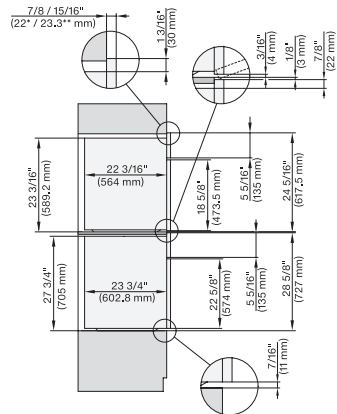

7/8" – 22" mm – Glass, 15/16" – 23.3" mm – Stainless steel

DGC786x+EBA7868, DGC7x8x, ESW7x70, EVS7670, side view, 30 Zoll, Flush inset, combi, XXL

7/8" – 22" mm – Glass, 15/16" – 23.3" mm – Stainless steel

DGC7x8(X), H2x80BP, H7x8xBP, ESW7x80, side view, 30 Zoll, Flush inset, combi, XXL, 650, ESW30

7/8" – 22" mm – Glass, 15/16" – 23.3" mm – Stainless steel

DC7x8x, ESW7x70, EVS7670 Einbau, 30 Zoll, Flush inset, combi, XXL,

7/8" – 22" mm – Glass, 15/16" – 23.3" mm – Stainless steel

DGC7x8x, ESW7x70, EVS7670, Einbau, 30 Zoll, Flush inset, combi, wide front, XXL

7/8" – 22" mm – Glass, 15/16" – 23.3" mm – Stainless steel

DGC7x8x, H7x6xBP+EBA7848, side view, 30 Zoll, Proud, combi, XXL, 650S

7/8" – 22" mm – Glass, 15/16" – 23.3" mm – Stainless steel

DGC7x8x, H2x80BP, H7x8xBP(X), side view, 30 Zoll, Proud, combi, XXL 650

7/8" – 22" mm – Glass, 15/16" – 23.3" mm – Stainless steel