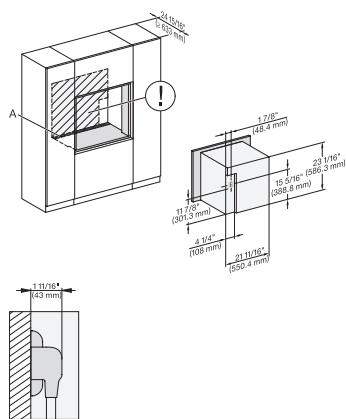

DGC786x(+EBA7848), DGC7x8x, Installation, 30 Zoll, Proud, wide front, XXL,

A - Cut-out (1 9/16" x 11 11/16" / 40 mm x 500 mm) in the bottom of the cabinet for power cord and ventilation, - Electrical and water supplies are recommended to be placed in adjacent cabinetry., Additional cabinet depth is required when placing the electrical and water supplies behind the appliance., E = Electric connection

## DGC 7885

30" Combi-Steam Oven XXL with DirectWater plus  
for steam cooking, baking, roasting with roast probe + menu cooking.

DGC7x8x(X), side view, 30 Zoll, Flush inset, XXL

7/8" – 22" mm – Glass, 15/16" – 23.3\*\* mm – Stainless steel

DGC7x8x(X), Einbau, 30 Zoll, Flush inset, XXL

7/8" – 22" mm – Glass, 15/16" – 23.3\*\* mm – Stainless steel

DGC7x8x(X), Einbau, 30 Zoll, Flush inset, wide front, XXL

7/8" – 22" mm – Glass, 15/16" – 23.3\*\* mm – Stainless steel

DGC7x8x(X)+EBA6808, Installation, 30 Zoll, Flush inset, XXL

A – Cut-out (1 9/16" x 19 11/16" / 40 mm x 500 mm) in the bottom of the cabinet for power cord and ventilation, – Electrical and water supplies are recommended to be placed in adjacent cabinetry., Additional cabinet depth is required when placing the electrical and water supplies behind the appliance., E = Electric connection