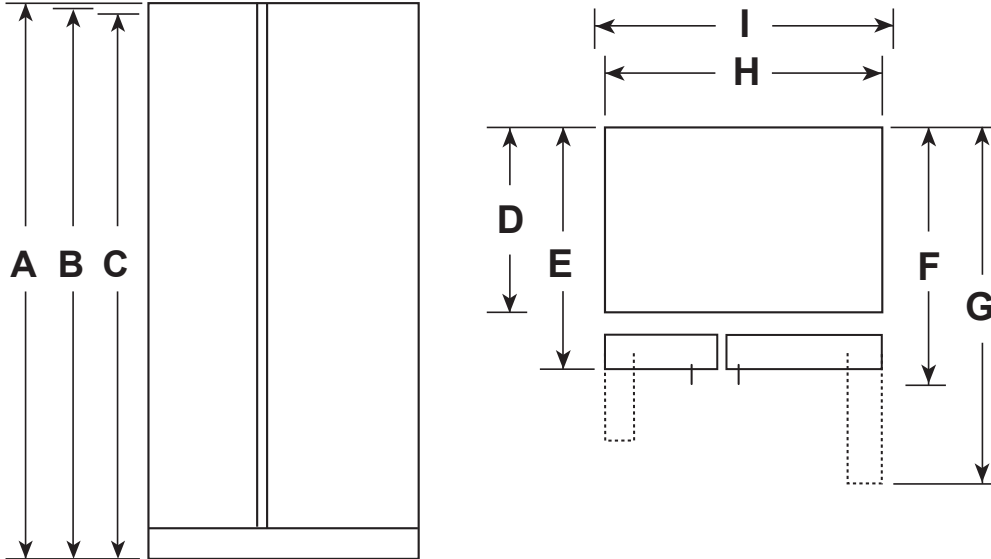

GSS23GGP/GYP/GMP

GE® 23.0 Cu. Ft. Side-By-Side Refrigerator

DIMENSIONS AND INSTALLATION INFORMATION (IN INCHES)

OVERALL DIMENSIONS	Height to top of hinge (in.) A	69-7/8
	Height to top of door (in.) B	69-5/8
	Height to top of case (in.) C	69
	Case depth without door (in.) D	28-1/2
	Case depth less door handle (in.) E	32-3/4
	Case depth with door handle (in.) F	34-3/4
	Depth with fresh food door open 90° (in.) G	50-1/2
	Width (in.) H	32-3/4
	Width with door open 90° inc. door handle (in.) I	42-1/4
AIR	Each side (in.)	1/8
	Top (in.)	1
	Back (in.)	2

GSS23GGP/GYP/GMP

GE® 23.0 Cu. Ft. Side-By-Side Refrigerator

FEATURES AND BENEFITS

Total Capacity: 23 Cu. Ft.

FF Capacity: 16.07 Cu. Ft.

FZ Capacity: 6.94 Cu. Ft.

ADA Compliant: No

Energy Star: No