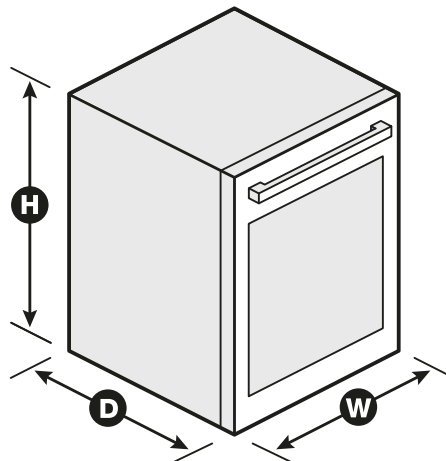

Control Location	Interior Up Front
------------------	-------------------

Installation Option	Freestanding or Built-In
---------------------	--------------------------

Dimensions

Product Dimensions (H x W x D)	34-1/4" x 15" x 25-1/2"
--------------------------------	-------------------------

Cutout Dimensions (H x W)	34-1/4" x 15-3/4"
---------------------------	-------------------

Reference Material

[Dimension Guide](#)

[Use & Care Guide](#)

[Warranty](#)

Key Features & Benefits

Single-Temperature Controlled Zone

Wine Storage

Conveniently store up to 34 bottles of wine in a designated area.

NOTE: Dimensions are for planning purposes only. For complete details, see Installation Instructions packed with product. Specifications subject to change without notice.