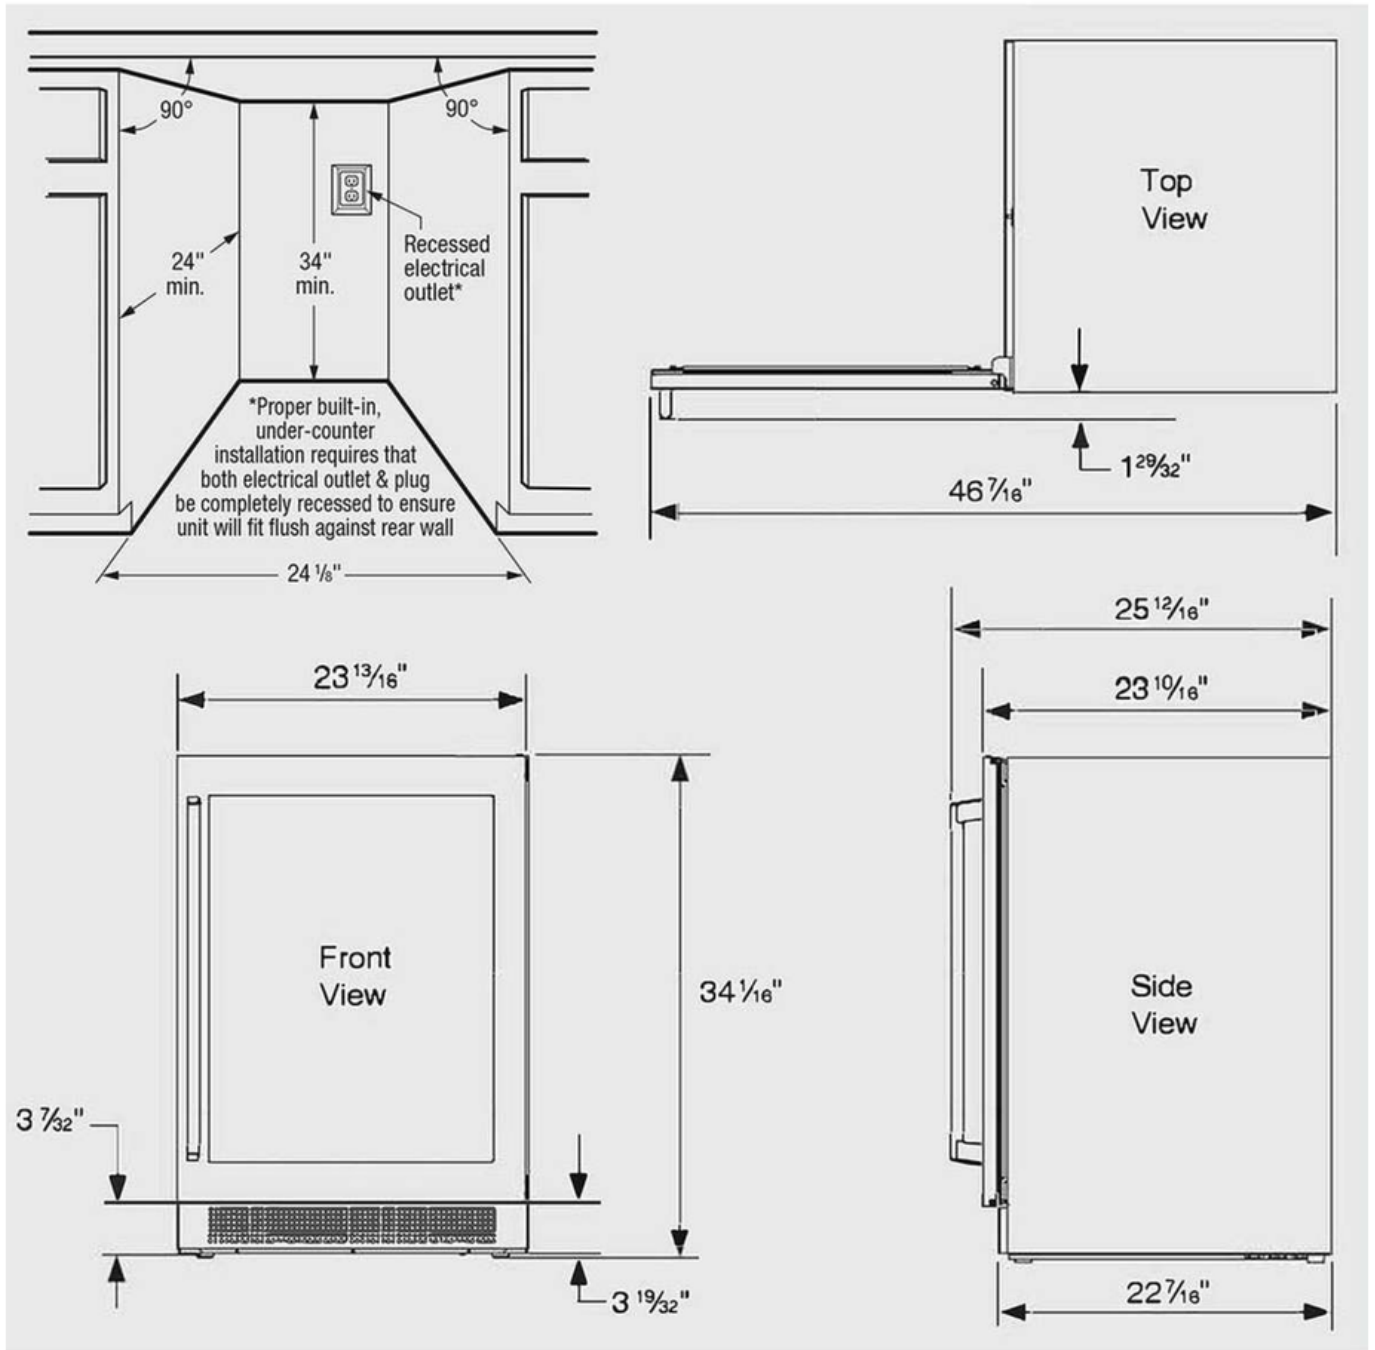

Installation Diagram

Installation Drawing

We reserve the right to change specifications or discontinue models without notice.

Electrolux Major Appliances, N.A.

USA • 10200 David Taylor Drive • Charlotte, NC 28262 • Charlotte, NC 28262 • 1-877-4electrolux (1-877-435-3287) • electrolux.com/en

CANADA • 5855 Terry Fox Way • Mississauga, ON L5V 3E4 • 1-800-265-8352 • electrolux.ca