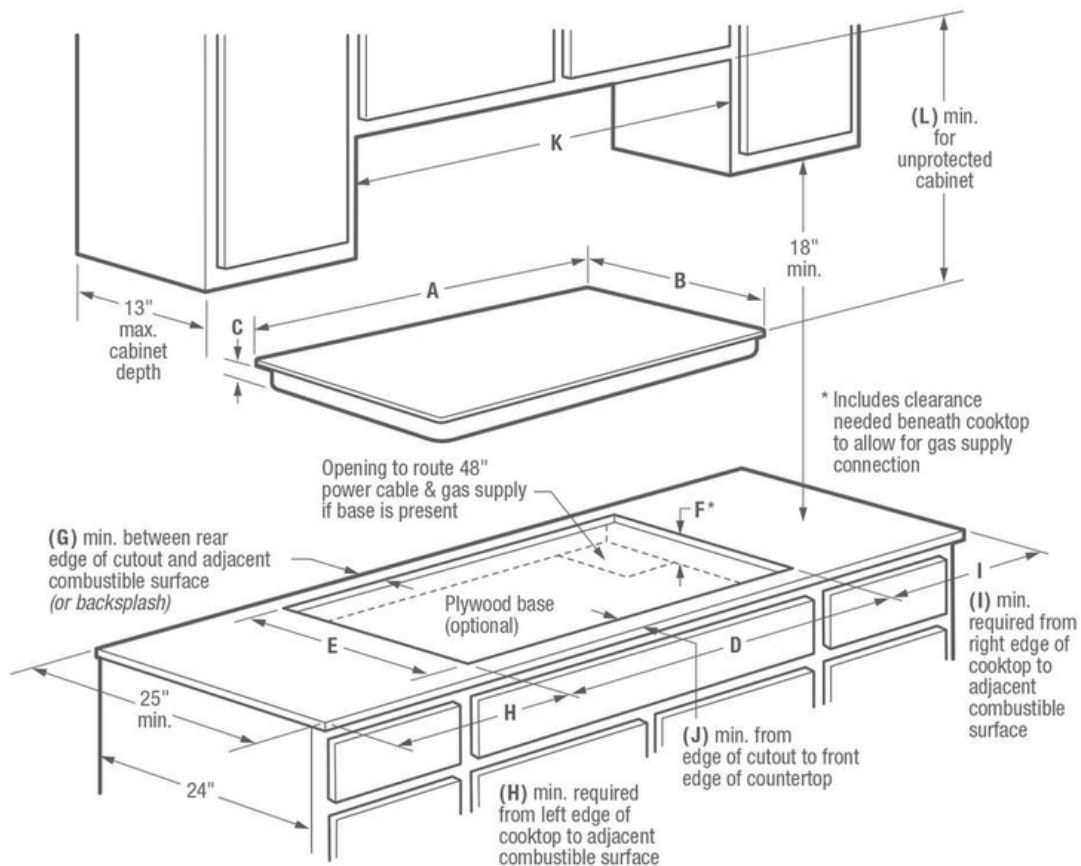

**Controls**

Sabbath Mode	No
--------------	----

**Dimensions and Volume**

Height	4 1/4"
Width	36"
Depth	21 3/4"

**Installation**

Gas Supply Connection Location	Right Center
Installed Over a Wall Oven	Yes
LP Conversion Kit Included	Yes
Power Supply Connection Location	Right Center

## Installation Diagram

Product Dimensions			Required Clearances			
A - Width	B - Depth	C - Height	G (min.)	H (min.)	I (min.)	J (min.)
36"	21-3/4"	4-1/4"	2"	12"	12"	2-1/4"
Product Cutout Dimensions			K - Cabinet Opening Width (min.)	L - For Unprotected Cabinet (min.)	Utility Connection Locations	
D - Width (min. - max.)	E - Depth (min. - max.)	F - Height (min.)*			Power Supply	Gas Supply
33-7/8" - 34-1/4"	19-3/8" - 19-3/4"	8"	36"	34"	Right Rear	Right Rear