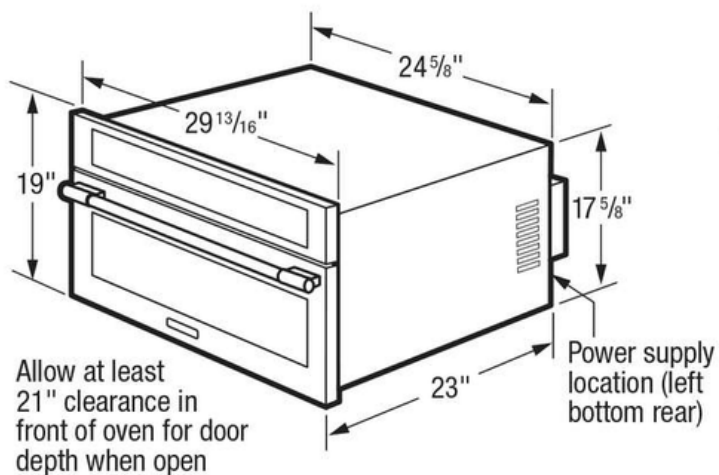

Installation Diagram