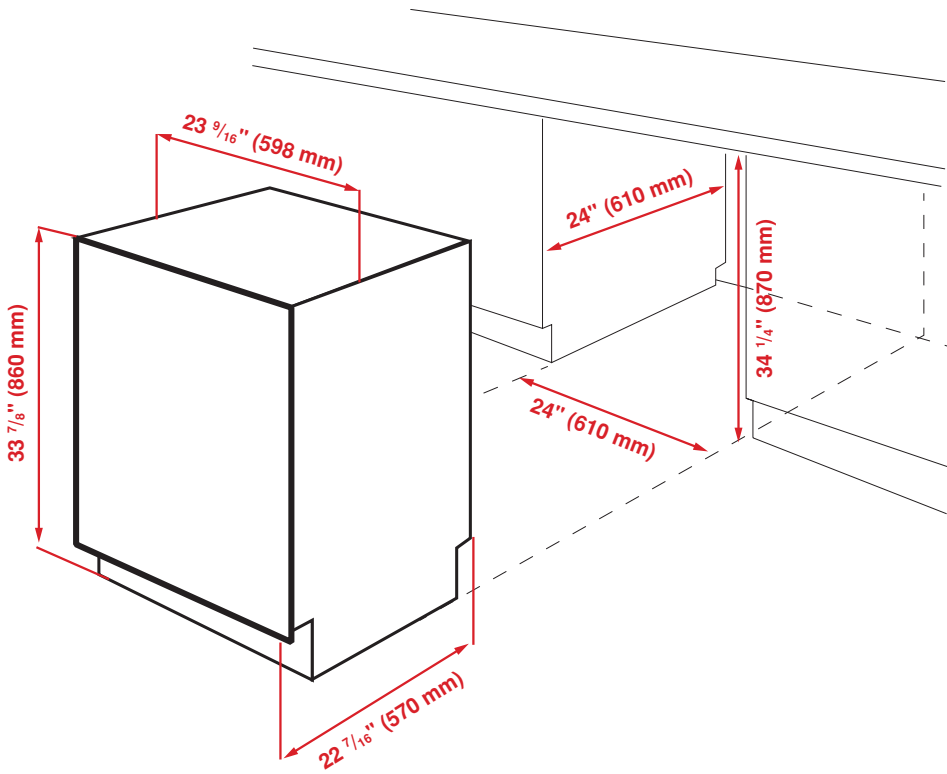

IN HARMONY WITH NATURE,
YOUR LIFE, AND YOU.

Blomberg
seit 1883

24" Tall Tub, Top Control Dishwasher

DWT81800SSIH

FEATURES

- Touch Control Direct Access
- 8 Programs
- 5 Functions
- Silent Operation: 45 dBA
- Full-size 3rd Rack
- Flexible Rack Loading
- Easy Installation
- Concealed Heating Element
- Adjustable Feet and Self-adjustable Hinge

Panel Ready Recommended Door Panel Size and Thickness:

DIMENSIONS (DWT81800SSIH, INTEGRATED HANDLE)	
H x W x D	33 7/8 x 23 9/16 x 22 7/16 in. (86.1 x 59.8 x 57 cm)
Product Weight	96.12 lb. (43.6 kg)
Packed H x W x D	35 x 25 3/8 x 26 in. (88.9 x 64.4 x 66.1 cm)
Packed Weight	102.73 lb. (46.6 kg)