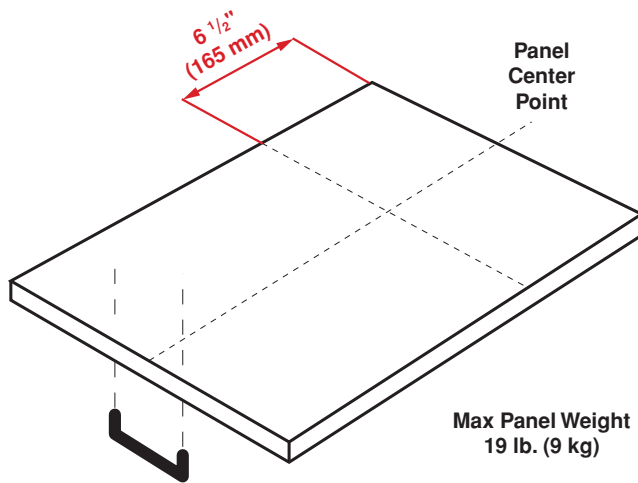

CONTROLS	
Control Type	Electronic Direct Access Touch Control
Position	Top
Finish	Stainless Steel
MAIN FEATURES	
Loading Capacity (Place Settings)	16
Tube Material	Stainless Steel
Interior Illumination	Top
DMFS Overflow Protection	Overflow Safety
5 Level Wash	Yes
Delay Timer	1/2 – 24 hours
Drying System	Active Ventilation
Brushless DC™ Motor	Yes
Turbidity Sensor	Yes
Silent Operation	45 dBA
All-in-1 Tablet Function	Yes
Interior High Loop with Air Gap	Yes
Detergent Dispenser Type	Sliding Lid
FUNCTIONS	
Half Load Function	Yes
Sanitize Function	Yes
SuperGloss Function	Yes
RapidClean Function	Yes
PowerWash Function with Extra Spray Arm	Yes
PROGRAMS	
Number of Programs	8
Pots and Pans+ (167°F)	Yes
Auto Program (131 – 149°F)	Yes
MixWash+ (131 – 149°F)	Yes
Regular Wash (142 – 145°F)	Yes
Express Dry	Yes
GlassCare	Yes
Quick Wash (131°F)	Yes
Rinse & Hold	Yes
DISPLAY	
Rinse Aid Indicator	Yes
RACK SYSTEM	
SmartFold Lower Rack Folding Tines	4
Cutlery Basket	Sliding
Upper Rack (Inset Shelves)	2
SmartFold Upper Rack Folding Tines	3
Adjustable Upper Rack	3 Positions, Adjustable When Loaded
3 rd Rack	Full-size
DIMENSIONS (DWT81800SSIH)	
H x W x D	33 7/8 x 23 9/16 x 22 7/16 in. (86.1 x 59.8 x 57 cm)
Product Weight	96.1 lb. (43.6 kg)
Packed H x W x D	35 x 25 3/8 x 26 in. (88.9 x 64.4 x 66.1 cm)
Packed Weight	102.7 lb. (46.6 kg)
ENVIRONMENTAL STANDARDS	
ENERGY STAR® Qualified	Yes — Most Energy Efficient 2018
Energy Consumption	225 kWh / year
Water Consumption	2.4–4.7 gal. / cycle (2.91–6.07 gal./cycle DWT81800SSWS only)

Panel Ready Recommended Door Panel Size and Thickness:

DIMENSIONS (DWT81800SSIH, INTEGRATED HANDLE)	
H x W x D	33 7/8 x 23 9/16 x 22 7/16 in. (86.1 x 59.8 x 57 cm)
Product Weight	96.12 lb. (43.6 kg)
Packed H x W x D	35 x 25 3/8 x 26 in. (88.9 x 64.4 x 66.1 cm)
Packed Weight	102.73 lb. (46.6 kg)