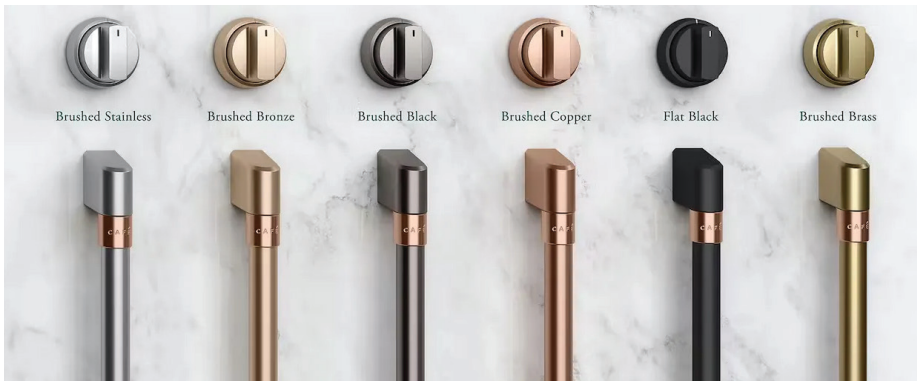

Pick any two and get your $300 Café Visa* Prepaid Card

BUILT-IN COOKING

SINGLE WALL OVENS

- ☐ CKS70DP2NS1
- ☐ CTS70DP2NS1
- ☐ CTS70DM2NS5
- ☐ CTS90DP2NS1
- ☐ CTS90DP3ND1
- ☐ CTS90DP4NW2
- ☐ CTS90DM2NS5
- ☐ CTS90FP2NS1
- ☐ CTS90FP3ND1
- ☐ CTS90FP4NW2
- ☐ CTS92DM2NS5

SERIAL NUMBER

DOUBLE WALL OVENS

- ☐ CKD70DP2NS1
- ☐ CTD70DP2NS1
- ☐ CTD90DP2NS1
- ☐ CTD90DP3ND1
- ☐ CTD90DP4NW2
- ☐ CTD90DM2NS5
- ☐ CTD90FP2NS1
- ☐ CTD90FP3ND1
- ☐ CTD90FP4NW2

SERIAL NUMBER

WALL OVEN/ MICROWAVE COMBO

- ☐ CTC912P2NS1

SERIAL NUMBER

COMPANION STEAM OVEN

- ☐ CMB903P2NS1

SERIAL NUMBER

ELECTRIC COOKTOPS

- ☐ CEP90301NBB
- ☐ CEP90301TBB
- ☐ CEP90302NSS
- ☐ CEP90302TSS
- ☐ CHP95302MSS
- ☐ CHP90301TBB
- ☐ CEP90361NBB
- ☐ CEP90361TBB
- ☐ CEP90362NSS
- ☐ CEP90362TSS
- ☐ CHP95362MSS
- ☐ CHP90302TSS
- ☐ CHP90302TSS
- ☐ CHP90362TSS
- ☐ CHP90361TBB
- ☐ CGP60302TS1
- ☐ CGP60362TS1

SERIAL NUMBER

GAS COOKTOPS

- ☐ CGP70302NS1
- ☐ CGP95302MS1
- ☐ CGP70362NS1
- ☐ CGP95362MS1
- ☐ CGU366P2TS1
- ☐ CGU366P3TD1
- ☐ CGU366P4TW2
- ☐ CGU486P2TS1
- ☐ CGU486P3TD1
- ☐ CGU486P4TW2
- ☐ CGU486P35D1

SERIAL NUMBER

CLEANING

DISHWASHERS

- ☐ CDT845P2NS1
- ☐ CDT845P3ND1
- ☐ CDT845P4NW2
- ☐ CDT875M5NS5
- ☐ CDT875P2NS1
- ☐ CDT875P4NW2

DISHWASHER DRAWER

- ☐ CDD420P2TS1
- ☐ CDD420P3TD1
- ☐ CDD420P4TW2

Customize your purchase with one of six stunning finishes.

Explore our designer options
cafeappliances.com/collections

By submitting this form you represent that up to two (2) qualifying Café Appliances (see eligible models on this form) were purchased new for personal use and not for resale. Rebate must be redeemed on appliances purchased only for personal use. Multiple sales to apartments, builders, condominiums, subdivisions and wholesalers do not qualify.

Offer excludes "as-is" only resellers. Up to one (1) rebate claim per household. Offer void where prohibited, taxed, or restricted by law. Not transferable or redeemable for cash. Fraudulent submission of form could result in

federal prosecution for mail fraud under the U.S. Mail Fraud Statutes (18 USC Section 1341 and 1342). This form must be included with your request.

Omission of sales receipt or any other required information will result in a declined claim. For online submissions, expect 6 to 8 weeks for delivery of rebate card. For mail submission, expect 8 to 10 weeks.

If not received after ten weeks, check online at www.CafeAppliancesPromotions.com.

If you have any questions or require assistance with your rebate, please email GEAPromotions@360Incentives.com or call 1-888-336-5073 Monday-Friday 9 AM-9 PM EST; Saturday 9 AM-5 PM EST.

Rebate is paid in the form of a Visa prepaid card. Card is issued by Pathward, N.A., Member FDIC, pursuant to a license from Visa U.S.A. Inc. No cash access or recurring payments. Can be used everywhere Visa debit cards are accepted. Card valid for up to 6 months, unused funds will forfeit after the valid thru date. Card terms and conditions apply.

CAFÉ

Join our Café community for more design tips and trends.

cafeappliances.com

[@cafeappliances](https://www.instagram.com/cafeappliances)

[@cafeappliances](https://www.pinterest.com/cafeappliances)

[@cafeappliances](https://www.tiktok.com/cafeappliances)

GE is a trademark of the General Electric Company.
Manufactured under trademark license.
©2023 GE Appliances PS125440