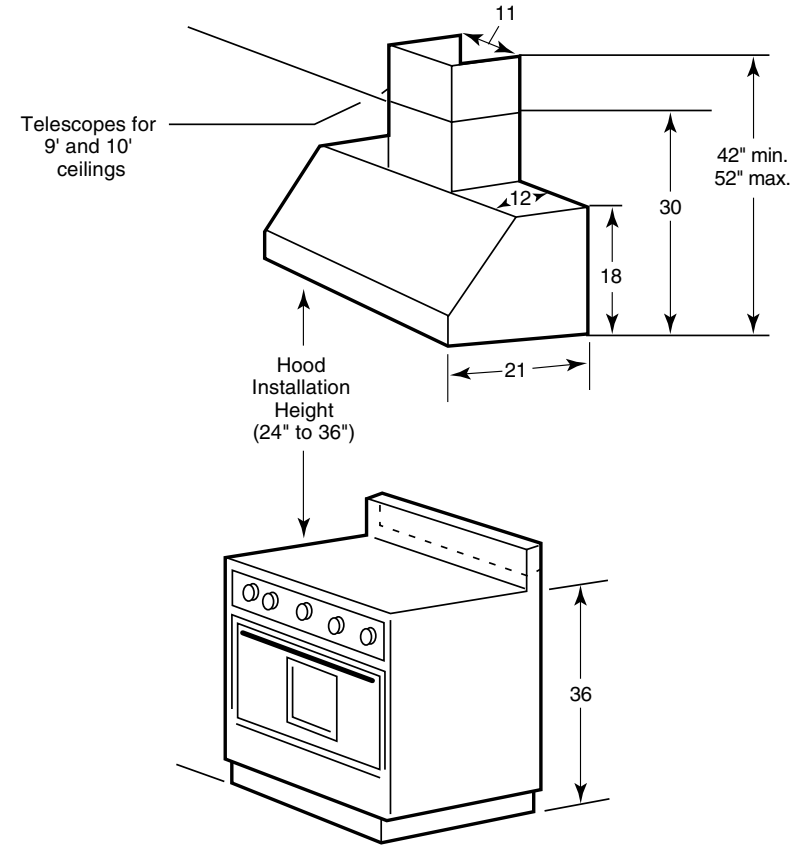

Installed above a range (shown with optional chimney kit)