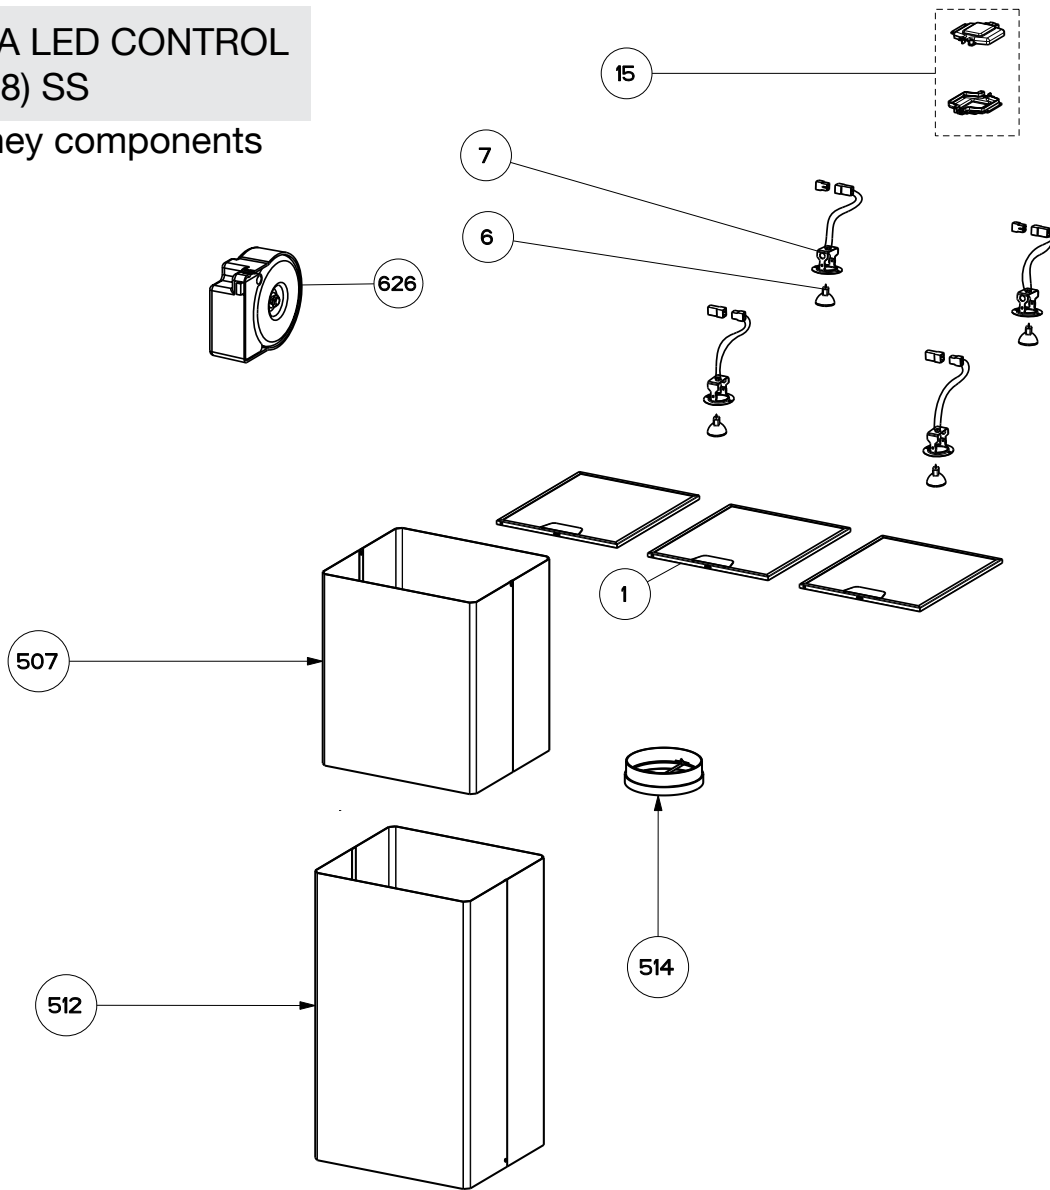

**STILO ISOLA LED CONTROL
STILIS (36,48) SS**

body / chimney components

| | Model Number | STILIS36SS | STILIS48SS | |
|-----|---------------|--------------|--------------|-------------|
| Key | Description | 36 | 48 | Qty Req. |
| 1 | Grease Filter | 133.0018.482 | 133.0018.482 | 3=36 / 4=48 |
| 6 | Halogen Lamps | 133.0046.418 | 133.0046.418 | 4 |
| 7 | Lamp Holder | 133.0052.517 | 133.0052.517 | 4 |
| 15 | Connector Box | 133.0016.977 | 133.0016.977 | 1 |
| 512 | Lower Chimney | 133.0062.473 | 133.0062.473 | 1 |
| 507 | Upper Chimney | 133.0062.273 | 133.0062.273 | 1 |
| 514 | Damper | 133.0055.994 | 133.0055.994 | 1 |
| 626 | Transformer | 133.0052.578 | 133.0052.578 | 1 |

**STILO ISOLA LED CONTROL
STILIS (36,48) SS**

motor / control components

| | Model Number | | |
|------------|---------------------|--------------|-----------------|
| Key | Description | | Qty Req. |
| 101 | Control Button Kit | 133.0179.011 | 1 |
| 190 | Switchboard Kit | 133.0179.013 | 1 |
| 303 | Capacitor | 133.0060.648 | 1 |
| 399 | Motor Kit | 133.0174.148 | 1 |

STILO ISOLA LED CONTROL
STILIS (36,48) SS

motor / control components

| | Model Number | STILIS36SS | STILIS48SS | |
|-----|-------------------------------------|--------------|--------------|----------|
| Key | Description | 36 | 48 | Qty Req. |
| | Mounting Kit Island | 133.0084.479 | 133.0084.479 | 1 |
| A | 4 Bolts to Attach Canopy to Chimney | | | 1 |
| B | Wood Shelf Nut | | | 1 |
| C | Wood Shelf Washer | | | 1 |
| D | Wood Shelf Bolt | | | 1 |
| E | Wood Screw | | | 1 |
| F | Connector Box w/screws | | | 1 |
| G | Chimney Screws | | | 1 |