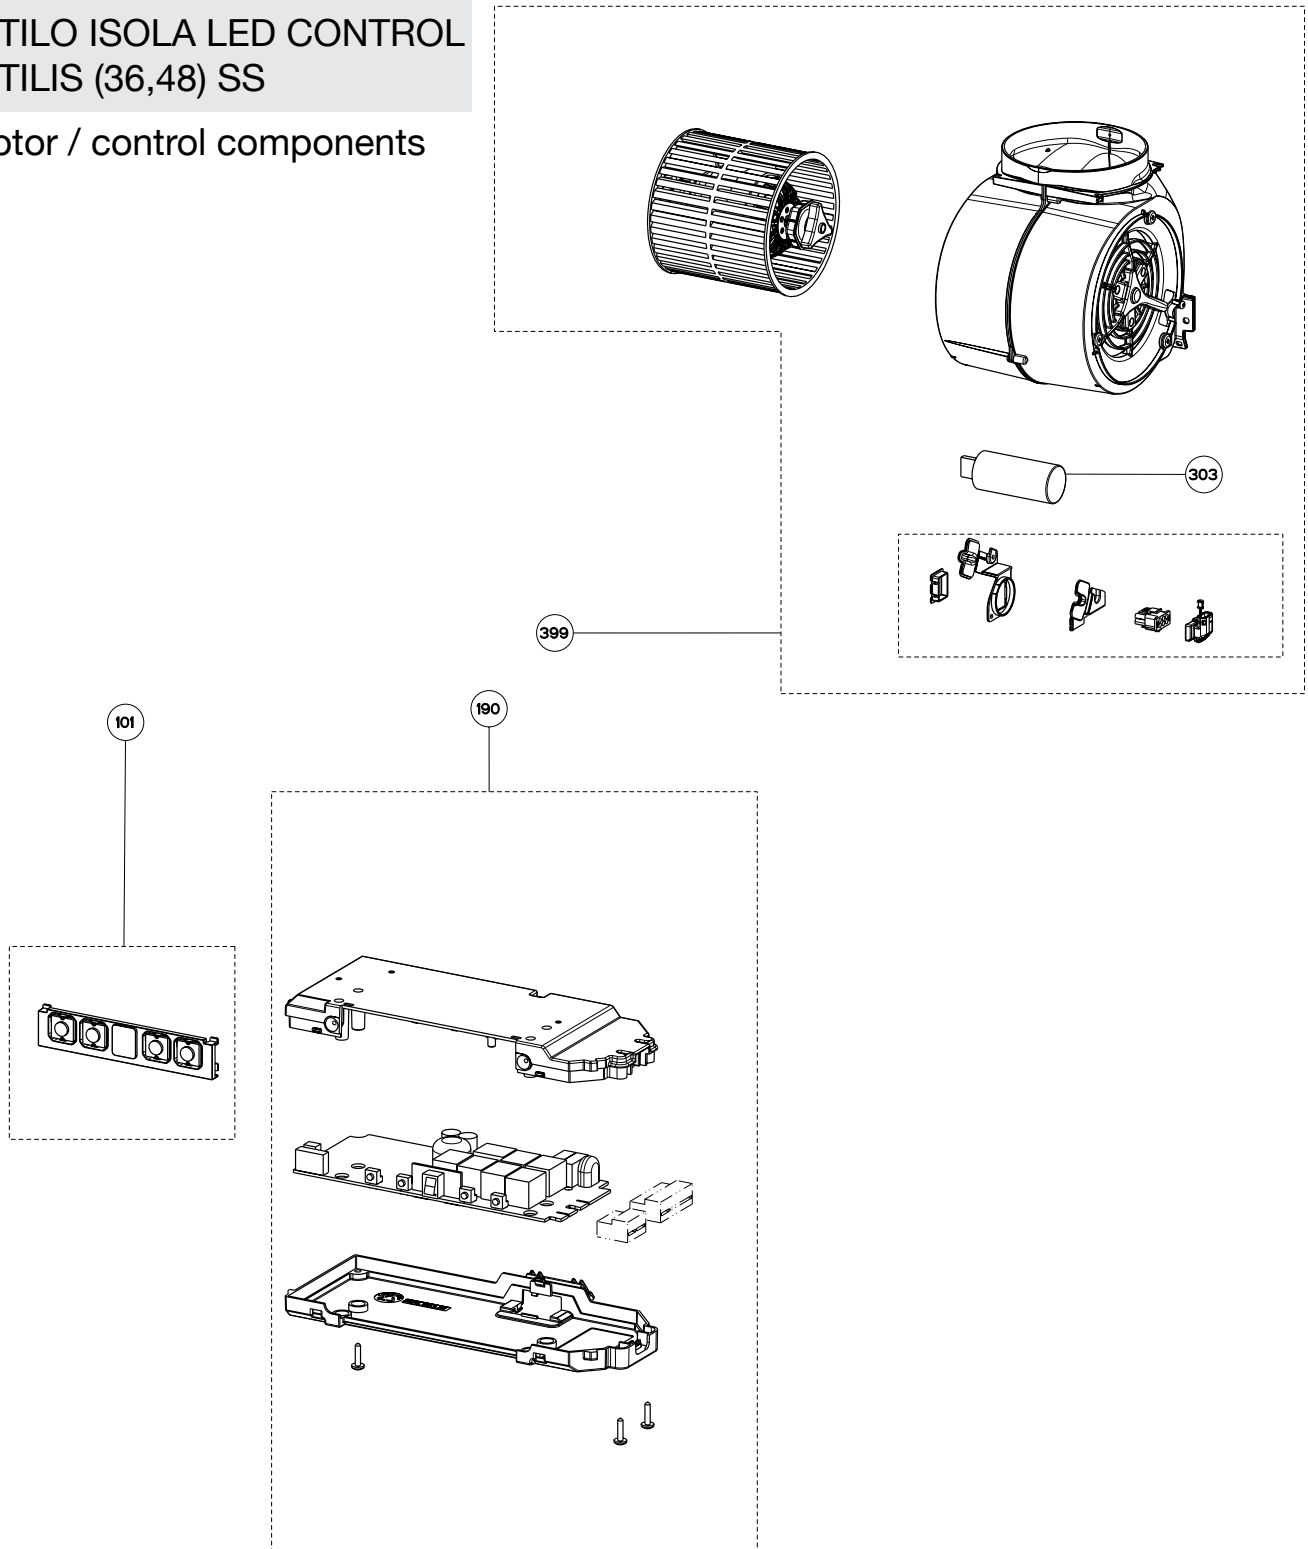

**STILO ISOLA LED CONTROL
STILIS (36,48) SS**

body / chimney components

| | Model Number | STILIS36SS | STILIS48SS | |
|-----|---------------|--------------|--------------|-------------|
| Key | Description | 36 | 48 | Qty Req. |
| 1 | Grease Filter | 133.0018.482 | 133.0018.482 | 3=36 / 4=48 |
| 6 | Halogen Lamps | 133.0046.418 | 133.0046.418 | 4 |
| 7 | Lamp Holder | 133.0052.517 | 133.0052.517 | 4 |
| 15 | Connector Box | 133.0016.977 | 133.0016.977 | 1 |
| 512 | Lower Chimney | 133.0062.473 | 133.0062.473 | 1 |
| 507 | Upper Chimney | 133.0062.273 | 133.0062.273 | 1 |
| 514 | Damper | 133.0055.994 | 133.0055.994 | 1 |
| 626 | Transformer | 133.0052.578 | 133.0052.578 | 1 |

**STILO ISOLA LED CONTROL
STILIS (36,48) SS**

motor / control components

| | Model Number | | |
|------------|---------------------|--------------|-----------------|
| Key | Description | | Qty Req. |
| 101 | Control Button Kit | 133.0179.011 | 1 |
| 190 | Switchboard Kit | 133.0179.013 | 1 |
| 303 | Capacitor | 133.0060.648 | 1 |
| 399 | Motor Kit | 133.0174.148 | 1 |

STILO ISOLA LED CONTROL
STILIS (36,48) SS

motor / control components

| | Model Number | STILIS36SS | STILIS48SS | |
|-----|-------------------------------------|--------------|--------------|----------|
| Key | Description | 36 | 48 | Qty Req. |
| | Mounting Kit Island | 133.0084.479 | 133.0084.479 | 1 |
| A | 4 Bolts to Attach Canopy to Chimney | | | 1 |
| B | Wood Shelf Nut | | | 1 |
| C | Wood Shelf Washer | | | 1 |
| D | Wood Shelf Bolt | | | 1 |
| E | Wood Screw | | | 1 |
| F | Connector Box w/screws | | | 1 |
| G | Chimney Screws | | | 1 |